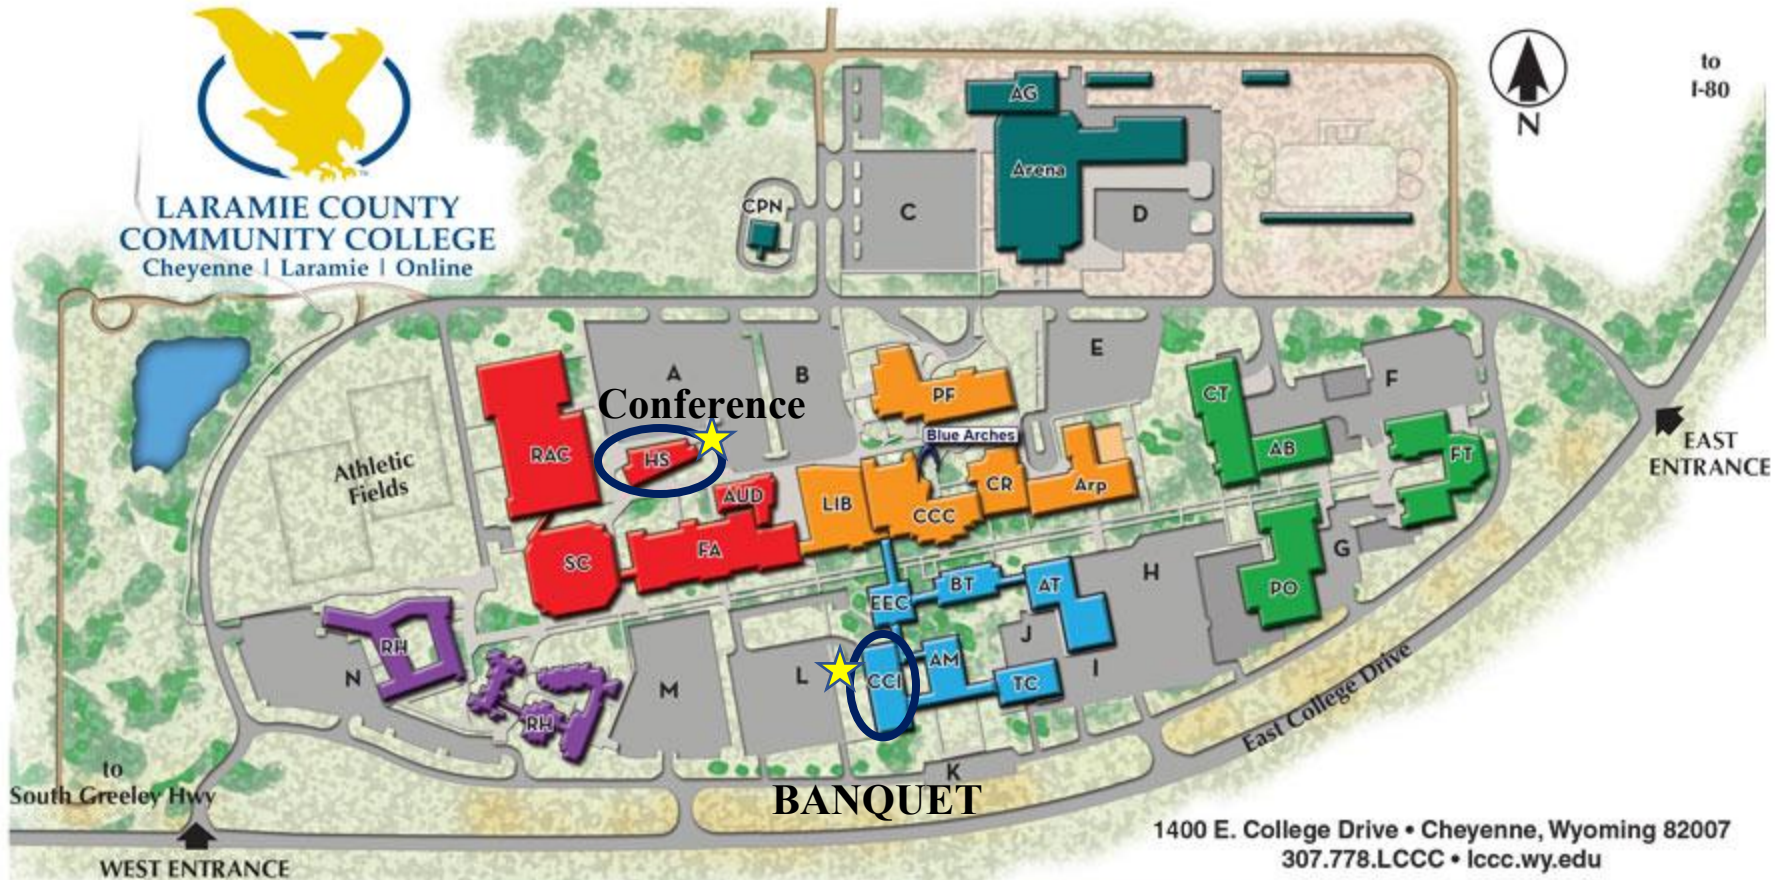

**LARAMIE COUNTY
COMMUNITY COLLEGE**
Cheyenne | Laramie | Online

to
I-80

1400 E. College Drive • Cheyenne, Wyoming 82007
307.778.LCCC • lccc.wy.edu

Administration (AM)
Business Services
Human Resources
President's Office

Andrikopoulos Business & Technology (BT)

Arena (Aren)

Arp (Arp)
Children's Discovery Center

Auto Body (AB)
UW SBDC

Auto Tech (AT)

Boyd Agriculture (AG)

Career & Technical (CT)
ACES

Center for Conferences & Institutes (CCI)
Boys & Girls Club

College Community Ctr (CCC)
Dining Room
Playhouse
Student Lounge

Crossroads (CR)
GEAR UP
Student Computer Ctr/Support Desk
Student Engagement & Diversity

Education & Enrichment Ctr (EEC)

Fine Arts (FA)
LCCC Foundation
Marketing & Communications

Flex Tech (FT)
WHP Academy

Ludden Library (LIB)

Plant Operations (PO)

Prentice/Surbrugg Health Sciences (HS)

Recreation & Athletic Complex (RAC)

Residence Halls (RH)
Merrell Student Activity Lounge

Science Ctr (SC)
Dental Hygiene Clinic