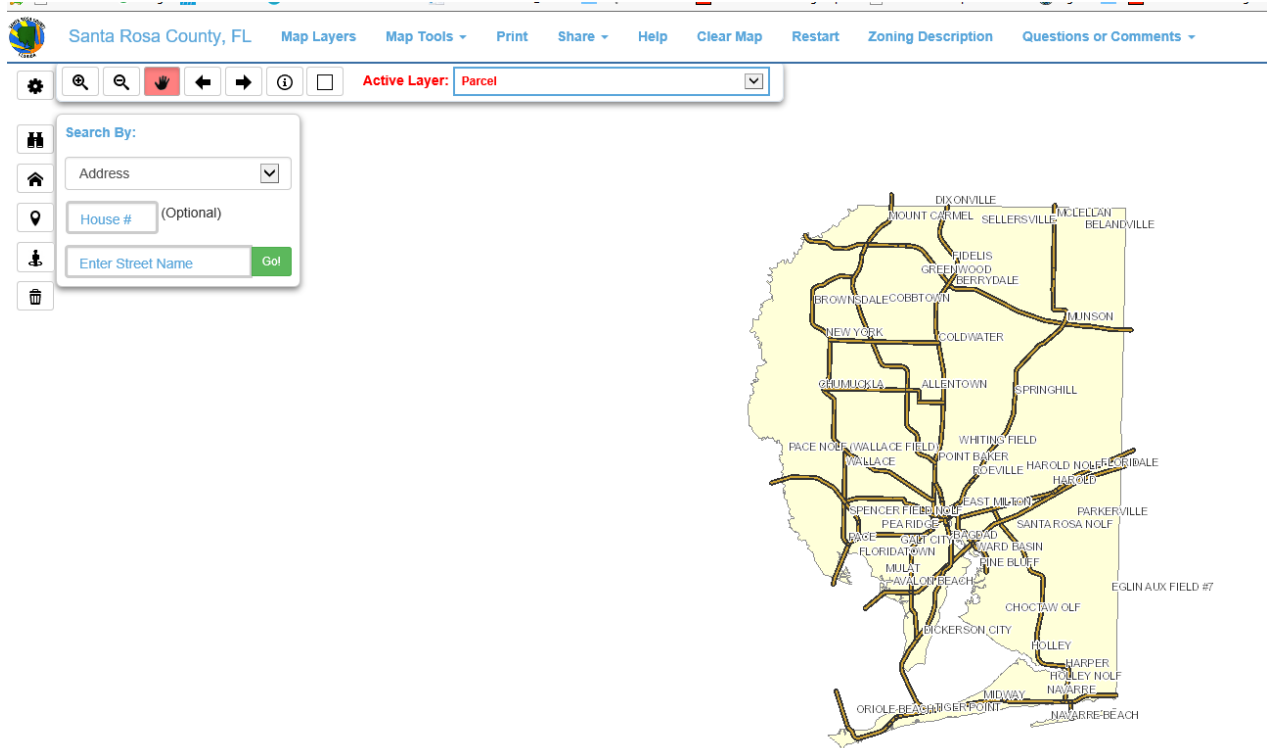

Interactive mapping system

<https://cloud.santarosa.fl.gov/Gomaps/>

This is a layered system. Click on Map Layers

For questions, please feel free to contact me.

Karen Thornhill

850-981-7029

[karent@santarosa.fl.gov](mailto:karent@santarosa.fl.gov)