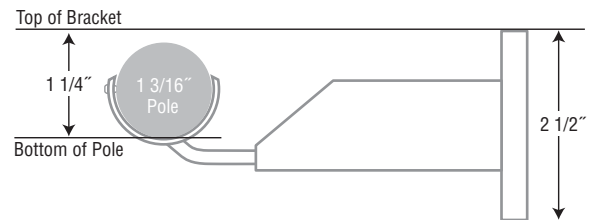

# Select Metal - Brass *Measurements and Details*

3/4" Standard Single, Double, Extended and By-Pass Brackets

1 3/16" Standard Single, Double, Extended and By-Pass Brackets

3/4" Square Single, Double and Extended Brackets

1 3/16" Square Single, Double and Extended Brackets

3/4" Urban Single Bracket with By-Pass Option

1 3/16" Urban Single Bracket with By-Pass Option

3/4" Urban Double Bracket with By-Pass Option

1 3/16" Urban Double Bracket with By-Pass Option

<b>A =</b> Top of Pole to Bottom of Ring	1 1/2"	2"	1 1/2"	1 7/8"	1 1/4"	1 7/8"	1 3/8"	1 7/8"
<b>B =</b> Bottom of Pole to Bottom of Ring	5/8"	7/8"	5/8"	5/8"	1/2"	3/4"	5/8"	5/8"