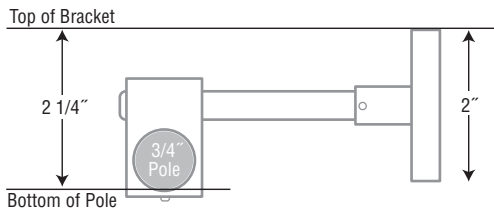

# Select Metal - Brass *Measurements and Details*

3/4" Standard Single, Double, Extended and By-Pass Brackets

1 3/16" Standard Single, Double, Extended and By-Pass Brackets

3/4" Square Single, Double and Extended Brackets

1 3/16" Square Single, Double and Extended Brackets

3/4" Urban Single Bracket with By-Pass Option

1 3/16" Urban Single Bracket with By-Pass Option

3/4" Urban Double Bracket with By-Pass Option

1 3/16" Urban Double Bracket with By-Pass Option

<b>A =</b> Top of Pole to Bottom of Ring	1 1/2"	2"	1 1/2"	1 7/8"	1 1/4"	1 7/8"	1 3/8"	1 7/8"
<b>B =</b> Bottom of Pole to Bottom of Ring	5/8"	7/8"	5/8"	5/8"	1/2"	3/4"	5/8"	5/8"