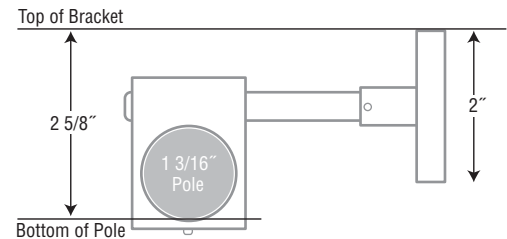

# Select Metal - Brass *Measurements and Details*

3/4" Standard Single, Double, Extended and By-Pass Brackets

1 3/16" Standard Single, Double, Extended and By-Pass Brackets

3/4" Square Single, Double and Extended Brackets

1 3/16" Square Single, Double and Extended Brackets

3/4" Urban Single Bracket with By-Pass Option

1 3/16" Urban Single Bracket with By-Pass Option

3/4" Urban Double Bracket with By-Pass Option

1 3/16" Urban Double Bracket with By-Pass Option

<b>A =</b> Top of Pole to Bottom of Ring	1 1/2"	2"	1 1/2"	1 7/8"	1 1/4"	1 7/8"	1 3/8"	1 7/8"
<b>B =</b> Bottom of Pole to Bottom of Ring	5/8"	7/8"	5/8"	5/8"	1/2"	3/4"	5/8"	5/8"