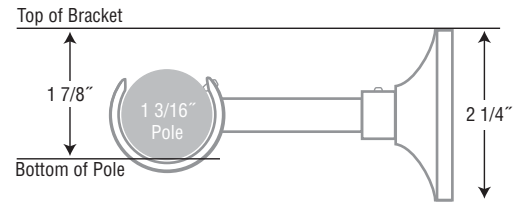

# Select Metal - Brass *Measurements and Details*

3/4" Standard Single, Double, Extended and By-Pass Brackets

1 3/16" Standard Single, Double, Extended and By-Pass Brackets

3/4" Square Single, Double and Extended Brackets

1 3/16" Square Single, Double and Extended Brackets

3/4" Urban Single Bracket with By-Pass Option

1 3/16" Urban Single Bracket with By-Pass Option

3/4" Urban Double Bracket with By-Pass Option

1 3/16" Urban Double Bracket with By-Pass Option

<b>A =</b> Top of Pole to Bottom of Ring	1 1/2"	2"	1 1/2"	1 7/8"	1 1/4"	1 7/8"	1 3/8"	1 7/8"
<b>B =</b> Bottom of Pole to Bottom of Ring	5/8"	7/8"	5/8"	5/8"	1/2"	3/4"	5/8"	5/8"