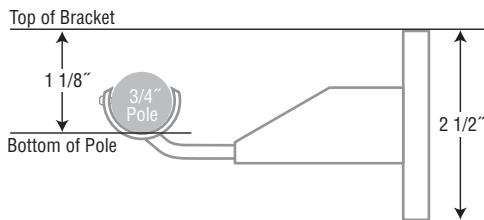

# Select Metal - Brass *Measurements and Details*

3/4" Standard Single, Double, Extended and By-Pass Brackets

1 3/16" Standard Single, Double, Extended and By-Pass Brackets

3/4" Square Single, Double and Extended Brackets

1 3/16" Square Single, Double and Extended Brackets

3/4" Urban Single Bracket with By-Pass Option

1 3/16" Urban Single Bracket with By-Pass Option

3/4" Urban Double Bracket with By-Pass Option

1 3/16" Urban Double Bracket with By-Pass Option

<b>A =</b> Top of Pole to Bottom of Ring	1 1/2"	2"	1 1/2"	1 7/8"	1 1/4"	1 7/8"	1 3/8"	1 7/8"
<b>B =</b> Bottom of Pole to Bottom of Ring	5/8"	7/8"	5/8"	5/8"	1/2"	3/4"	5/8"	5/8"