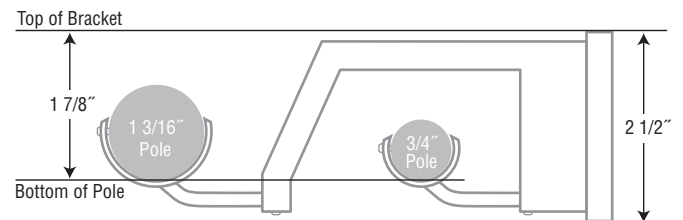

# Select Metal - Brass *Measurements and Details*

3/4" Standard Single, Double, Extended and By-Pass Brackets

1 3/16" Standard Single, Double, Extended and By-Pass Brackets

3/4" Square Single, Double and Extended Brackets

1 3/16" Square Single, Double and Extended Brackets

3/4" Urban Single Bracket with By-Pass Option

1 3/16" Urban Single Bracket with By-Pass Option

3/4" Urban Double Bracket with By-Pass Option

1 3/16" Urban Double Bracket with By-Pass Option

<b>A =</b> Top of Pole to Bottom of Ring	1 1/2"	2"	1 1/2"	1 7/8"	1 1/4"	1 7/8"	1 3/8"	1 7/8"
<b>B =</b> Bottom of Pole to Bottom of Ring	5/8"	7/8"	5/8"	5/8"	1/2"	3/4"	5/8"	5/8"