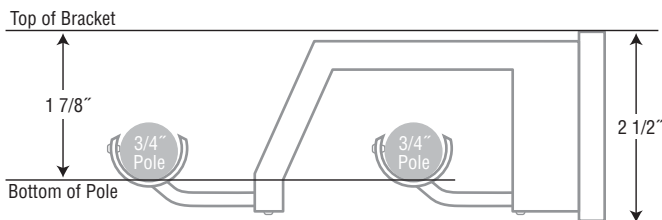

# Select Metal - Brass *Measurements and Details*

3/4" Standard Single, Double, Extended and By-Pass Brackets

1 3/16" Standard Single, Double, Extended and By-Pass Brackets

3/4" Square Single, Double and Extended Brackets

1 3/16" Square Single, Double and Extended Brackets

3/4" Urban Single Bracket with By-Pass Option

1 3/16" Urban Single Bracket with By-Pass Option

3/4" Urban Double Bracket with By-Pass Option

1 3/16" Urban Double Bracket with By-Pass Option

<b>A =</b> Top of Pole to Bottom of Ring	1 1/2"	2"	1 1/2"	1 7/8"	1 1/4"	1 7/8"	1 3/8"	1 7/8"
<b>B =</b> Bottom of Pole to Bottom of Ring	5/8"	7/8"	5/8"	5/8"	1/2"	3/4"	5/8"	5/8"