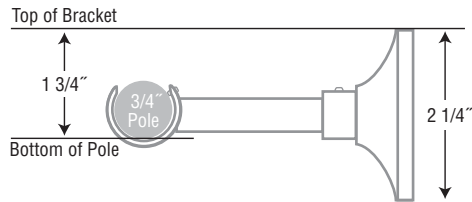

# Select Metal - Brass *Measurements and Details*

3/4" Standard Single, Double, Extended and By-Pass Brackets

1 3/16" Standard Single, Double, Extended and By-Pass Brackets

3/4" Square Single, Double and Extended Brackets

1 3/16" Square Single, Double and Extended Brackets

3/4" Urban Single Bracket with By-Pass Option

1 3/16" Urban Single Bracket with By-Pass Option

3/4" Urban Double Bracket with By-Pass Option

1 3/16" Urban Double Bracket with By-Pass Option

<b>A =</b> Top of Pole to Bottom of Ring	1 1/2"	2"	1 1/2"	1 7/8"	1 1/4"	1 7/8"	1 3/8"	1 7/8"
<b>B =</b> Bottom of Pole to Bottom of Ring	5/8"	7/8"	5/8"	5/8"	1/2"	3/4"	5/8"	5/8"