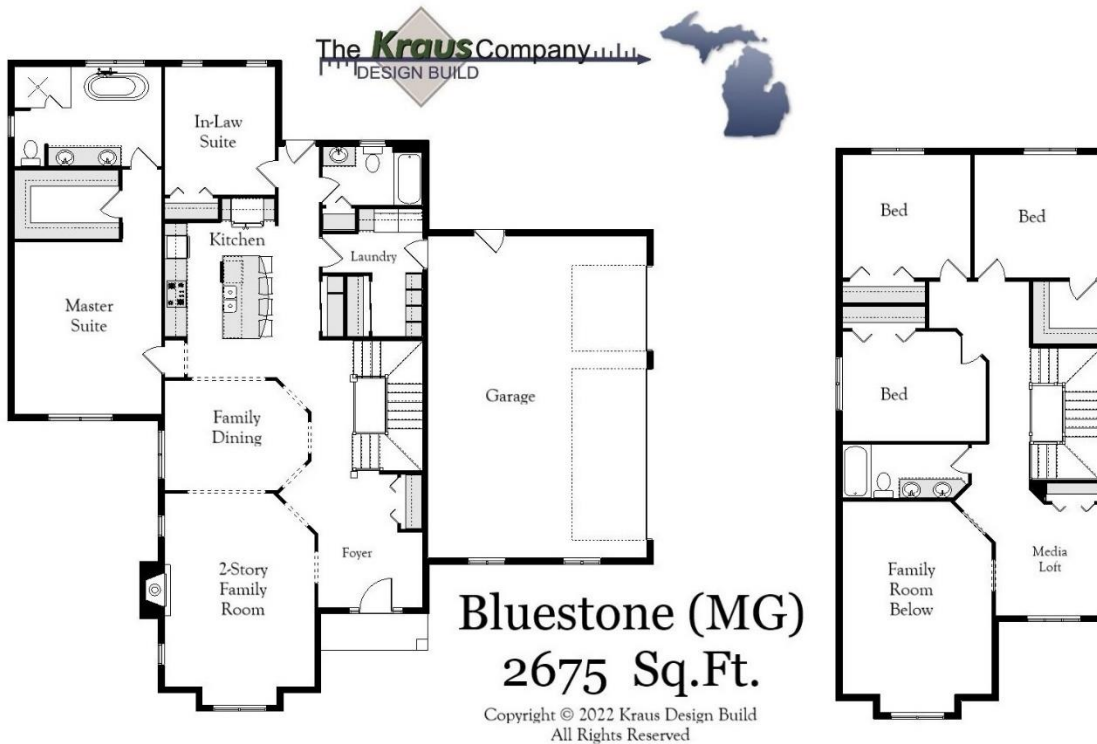

Setting the New Standard