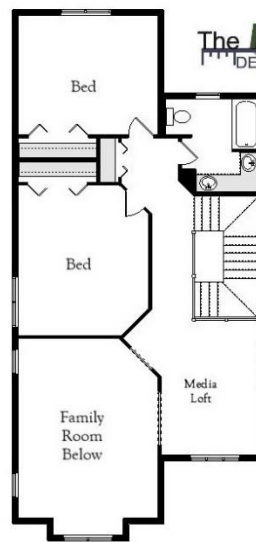

Your Land Your Style Your Home Your Way  
Design + Build = Your Best Value

[www.krausbuild.com](http://www.krausbuild.com)

The **Kraus** Company  
DESIGN BUILD

**Bluestone I**  
**2400 Sq.Ft.**

Copyright © 2022 Kraus Design Build  
All Rights Reserved

# Your Land Your Style Your Home Your Way

Design + Build = Your Best Value

The **Kraus** Company  
DESIGN BUILD

**Bluestone II**  
w/Home Office  
2400 Sq.Ft.

Office + 450 Sq.Ft.  
Copyright © 2022 Kraus Design Build  
All Rights Reserved