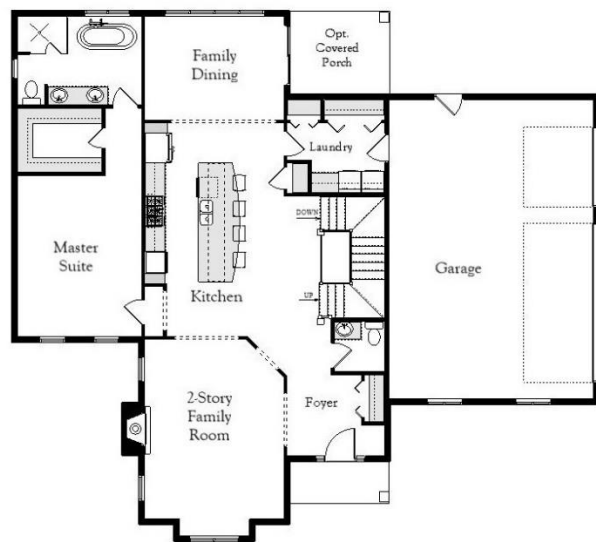

Your Land Your Style Your Home Your Way  
Design + Build = Your Best Value

[www.krausbuild.com](http://www.krausbuild.com)

The **Kraus** Company  
DESIGN BUILD

**Bluestone I**  
**2400 Sq.Ft.**

Copyright © 2022 Kraus Design Build  
All Rights Reserved

# Your Land Your Style Your Home Your Way

Design + Build = Your Best Value

The **Kraus** Company  
DESIGN BUILD

**Bluestone II**  
w/Home Office  
2400 Sq.Ft.

Office + 450 Sq.Ft.  
Copyright © 2022 Kraus Design Build  
All Rights Reserved