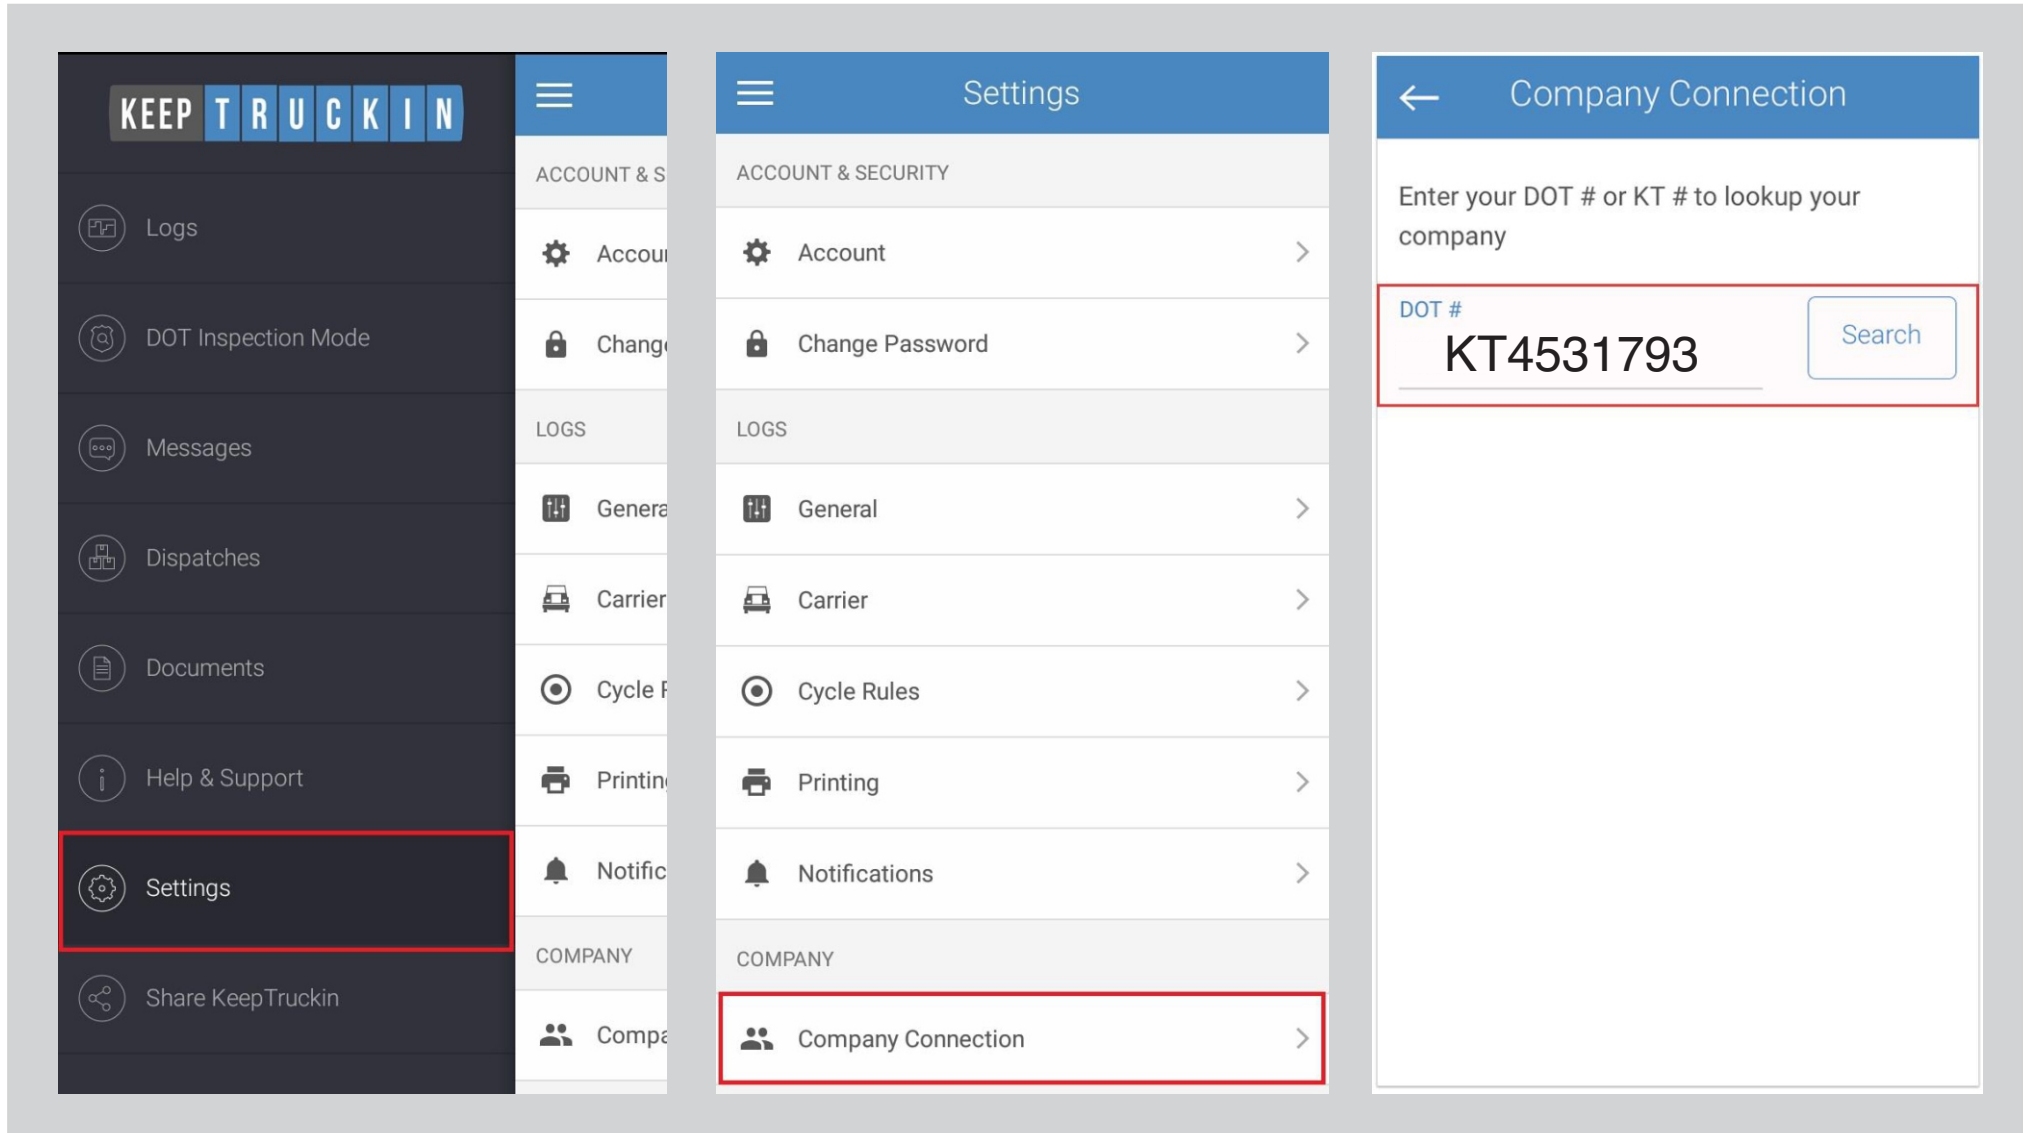

Connecting with Werkman Transport on the KeepTruckin' App

Complete all daily logs and inspections and we will download them at month end