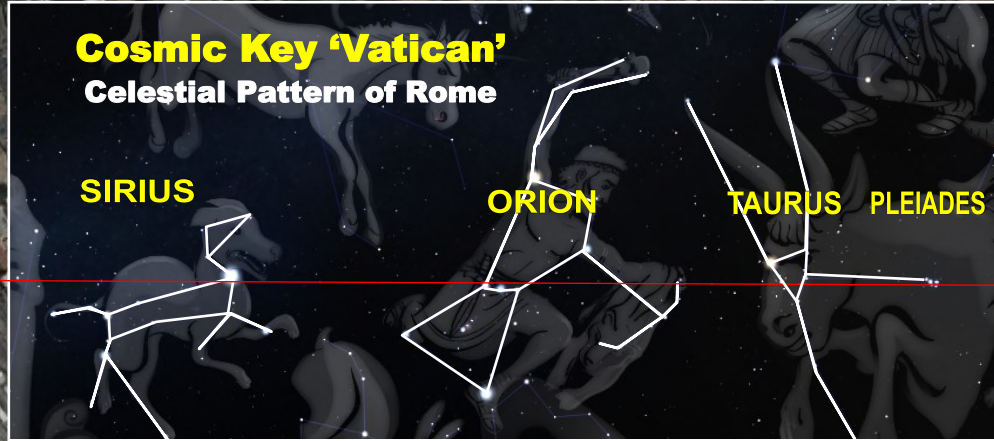

Google earth

© Composition and Some Graphics by
LUIS B. VEGA
vegapost@hotmail.com
www.PostScripst.org
FOR ILLUSTRATION PURPOSES ONLY

MAIN SOURCES
Earth.Google.com
Stellarium.org
Wikipedia.com