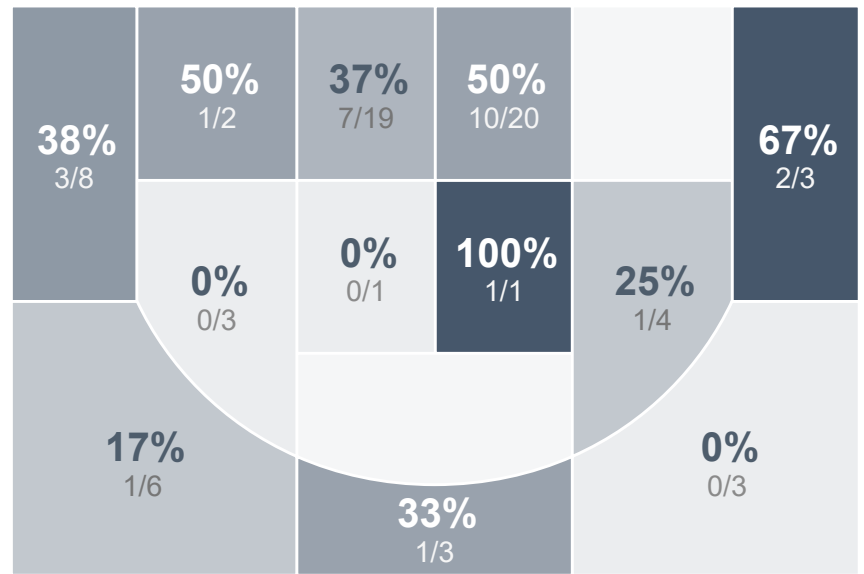

Girls Varsity Basketball