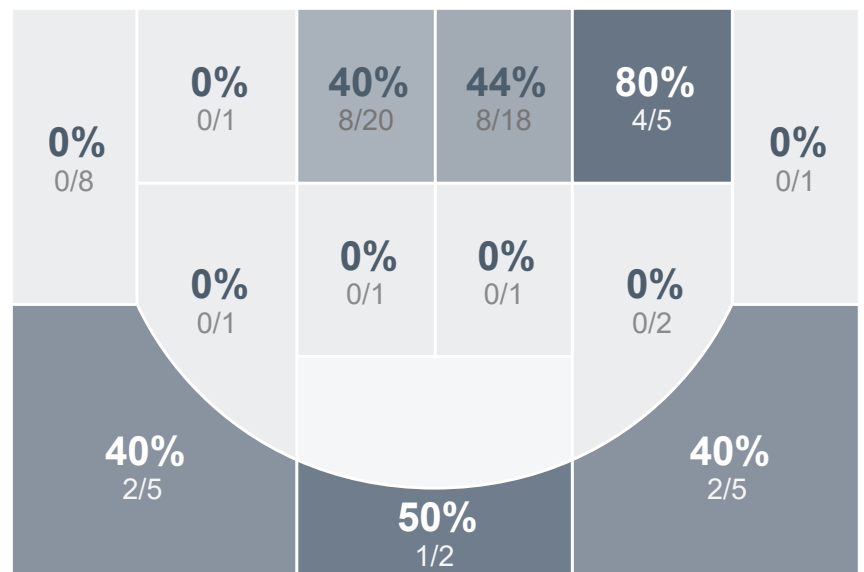

Mandan High School