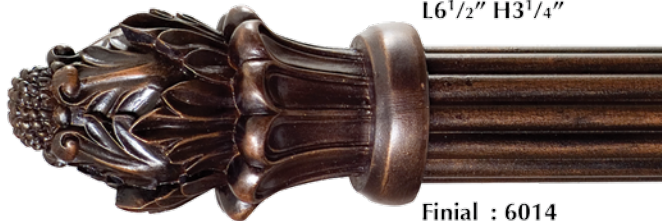

## Decorative Resin Finials

To fit 2" and 2 1/4" Wood Poles.

Finial : 6009  
Finish : 05 AUTUMN  
L6" H3 1/4"

Finial : 6011  
Finish : 15 BRONZE VECCHIO  
L6" H3"

Finial : 6012  
Finish : 28 VECCHIO PATINA  
L6 1/2" H3 1/4"

Finial : 6013  
Finish : WC 103 MAHOGANY  
L6" H3 1/4"

Finial : 6014  
Finish : 15 BRONZE VECCHIO  
L6" H3 1/4"

Finial : 6015  
Finish : 28 VECCHIO PATINA  
L6 1/4" H3"

Finial : 6016  
Finish : 26 BRONZE PATINA  
L5" H2 3/4"