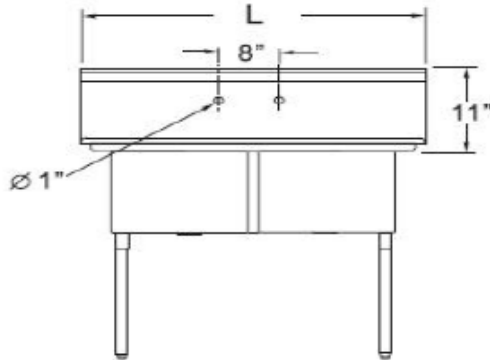

WICKETTS STAINLESS SPECIFICATION

Stainless Steel Sink
2-TUB No DB

- ALL MADE OF TYPE 304 STAINLESS STEEL
- STAINLESS STEEL LEGS WITH CROSS BRACING FOR FIRM SUPPORT
- EXTRA WELDED UNDER TUBS FOR LONGEVITY.
- STRAINERS INCLUDED

N
(None Board)

Product Number	Ga	Bowl Size (Inch)			Overall Size (Inch)		
		W	L	D	W	L	H
WE 1515-2N	18	15	15	12	21	36	45
WE 1818-2N	18	18	18	12	24	42	45
WH 2424-2N	16	24	24	14	30	54	45

Wicketts Stainless, LLC.
2618 San Miguel Dr. Bldg.# 376
Newport Beach, CA 92660
Tel: 951-858-2548
Fax: 951-638-9059
sales@wickettssstainless.com
www.wickettssstainless.com

Approved for Manufacturing
Company: _____
Signature: _____
Print: _____ Date: ____/____/____