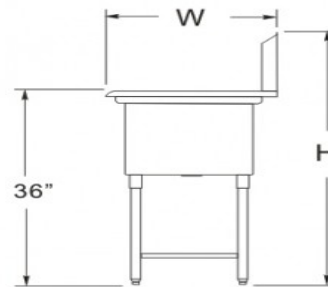

WICKETTS STAINLESS SPECIFICATION

Stainless Steel Sink
2-TUB No DB

- ALL MADE OF TYPE 304 STAINLESS STEEL
- STAINLESS STEEL LEGS WITH CROSS BRACING FOR FIRM SUPPORT
- EXTRA WELDED UNDER TUBS FOR LONGEVITY.
- STRAINERS INCLUDED