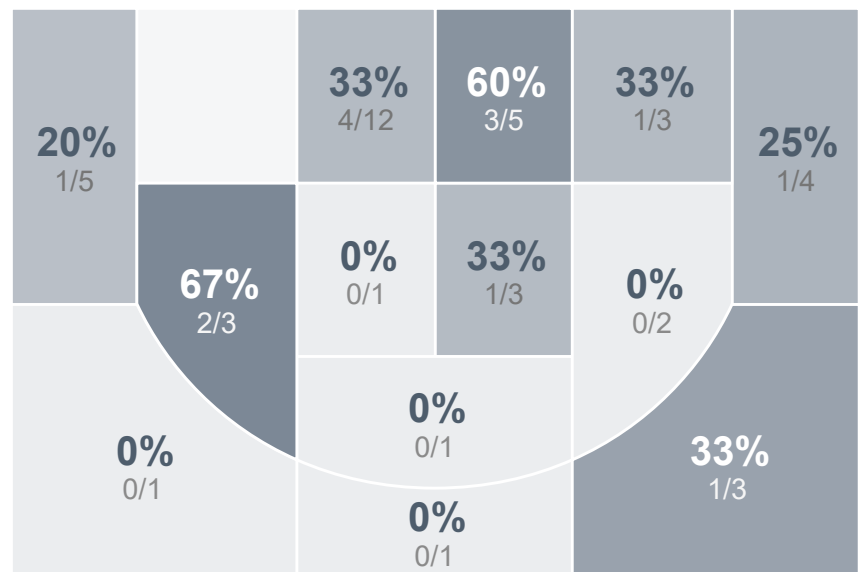

Minot High School