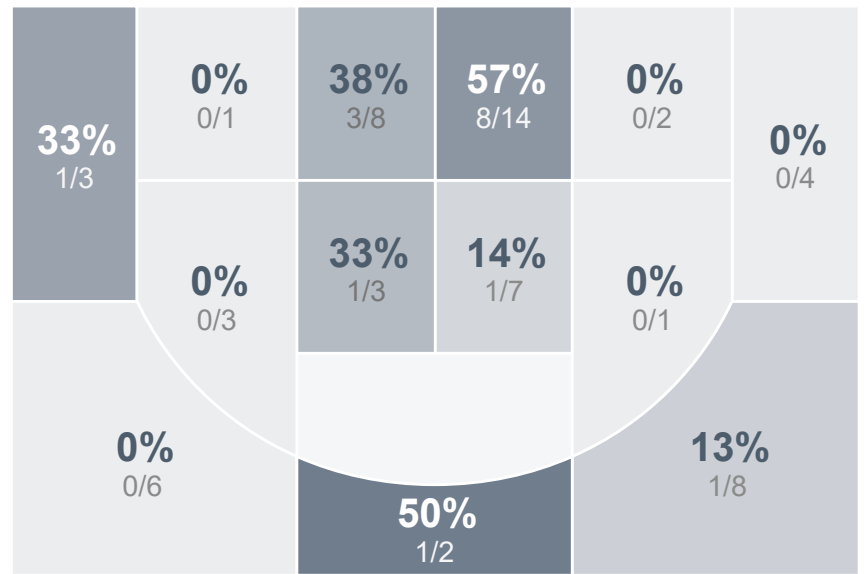

Girls Varsity Basketball