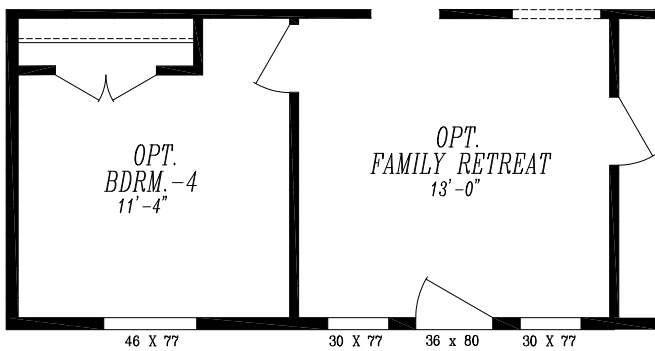

MAJESTIC 9593-S

40'-0" x 64'-0"
APPROX. 2,482 SQ. FT.

BDRM. 4 OPT.

OPT. 48" x 72" SHOWER