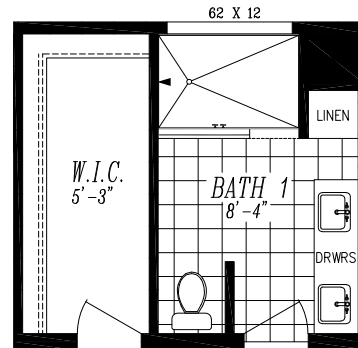

MAJESTIC 9593-S

40'-0" x 64'-0"
APPROX. 2,482 SQ. FT.

BDRM. 4 OPT.

OPT. 48" x 72" SHOWER