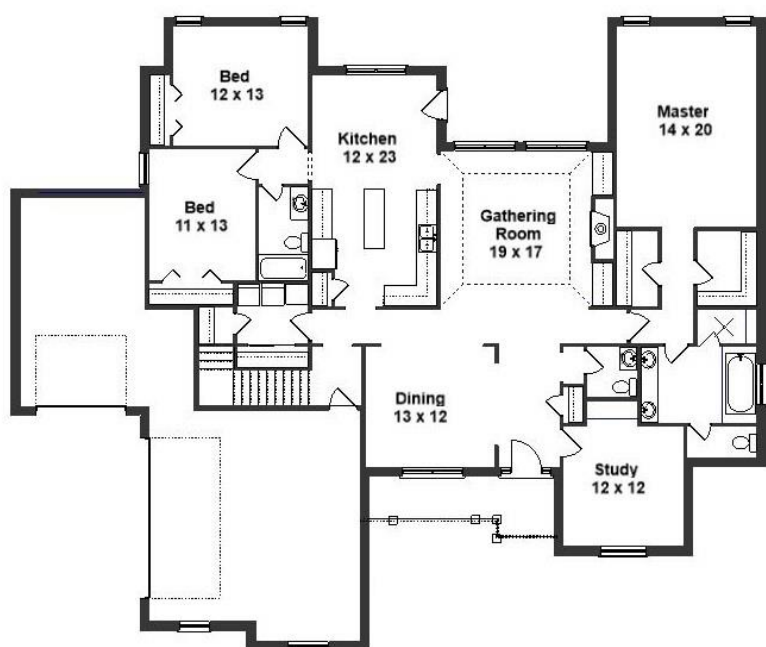

Your Land Your Style Your Home Your Way
Design + Build = Your Best Value

KRAUS
DESIGN + BUILD
248.494.1822

The Richmond
2460 Sq. Ft.