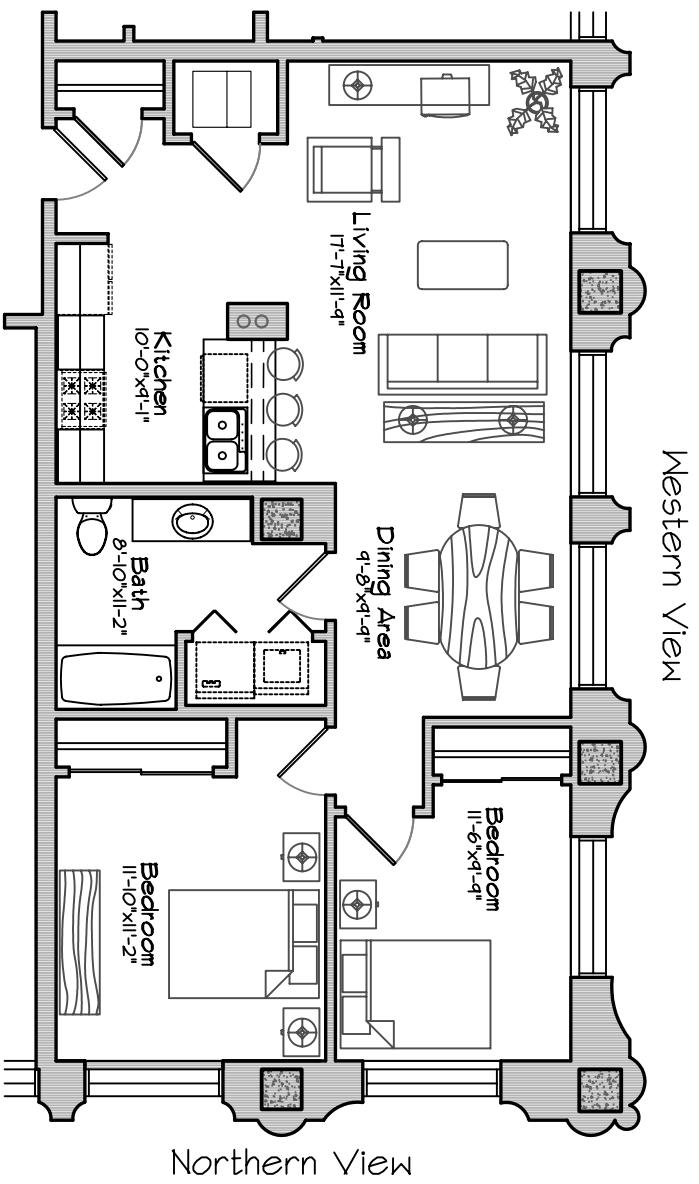

# PLANKINTON LOFT APARTMENTS - 3rd FLOOR

Unit #339 = 944 sq ft  
Two Bedroom, 1 Bath

Scale : 1/8" = 1'-0"  
Square Footage taken from center of corridor/party walls  
to exterior of furred walls.