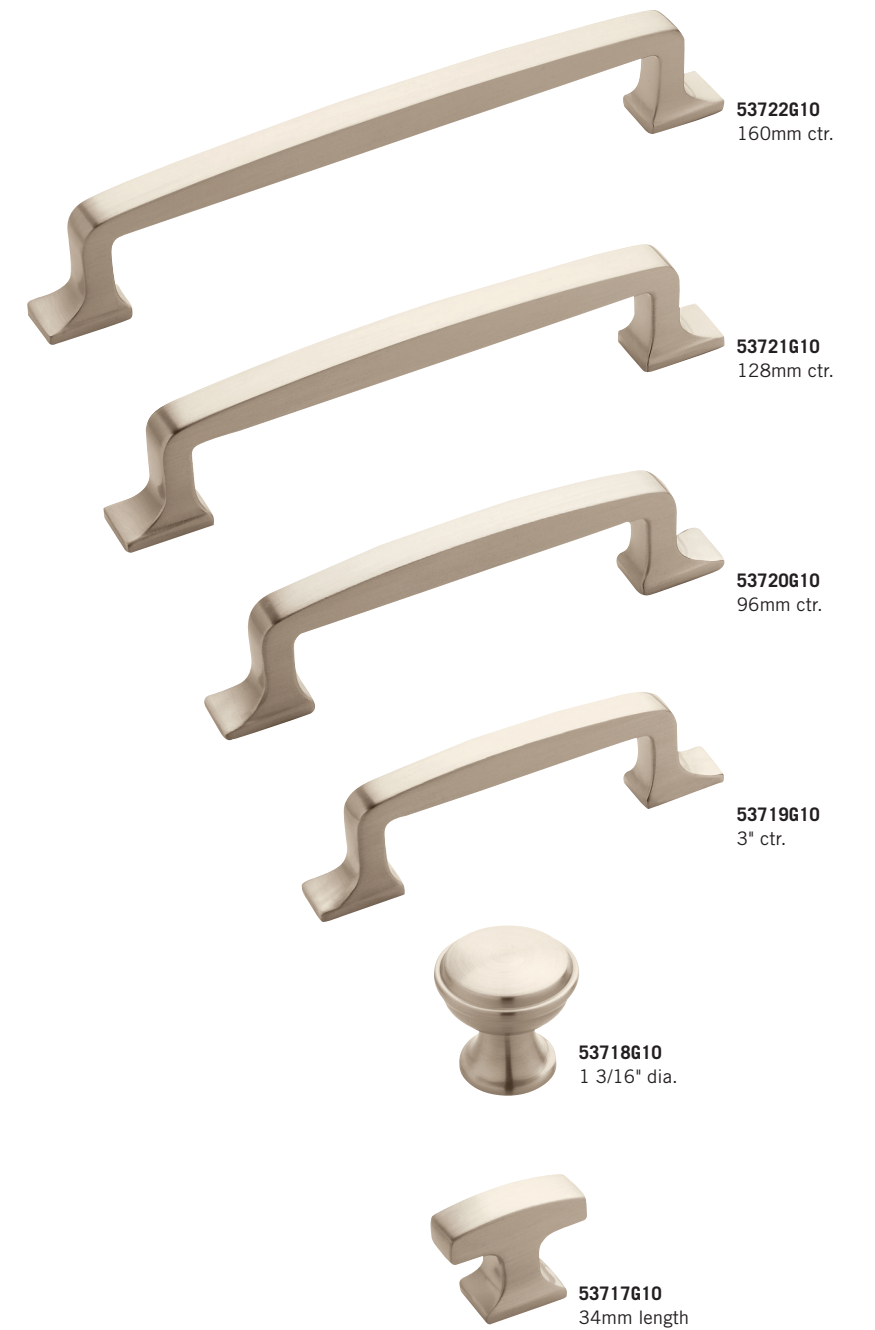

53722G10
160mm ctr.

53721G10
128mm ctr.

53720G10
96mm ctr.

53719G10
3" ctr.

53718G10
1 3/16" dia.

53717G10
34mm length