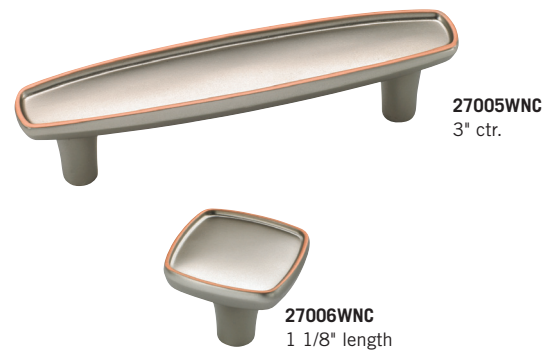

27005WNC
3" ctr.

27006WNC
1 1/8" length

CROSLEY™

Available Finishes

G10 ORB PWT

A full finish index is located on pages 8-11.

Product Number	Type of Hardware
53705G10	Pull – 96mm
53704G10	Pull – 3"
53703G10	Knob – 1"
53705ORB <i>(shown)</i>	Pull – 96mm
53704ORB <i>(shown)</i>	Pull – 3"
53703ORB <i>(shown)</i>	Knob – 1"
53705PWT	Pull – 96mm
53704PWT	Pull – 3"
53703PWT	Knob – 1"

Pack type information can be located in the Product Index that begins on page 213.