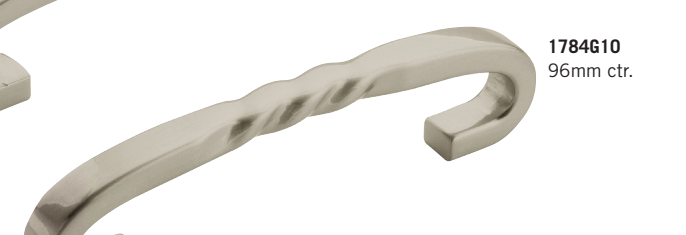

1584G10
3" ctr.

1784G10
96mm ctr.