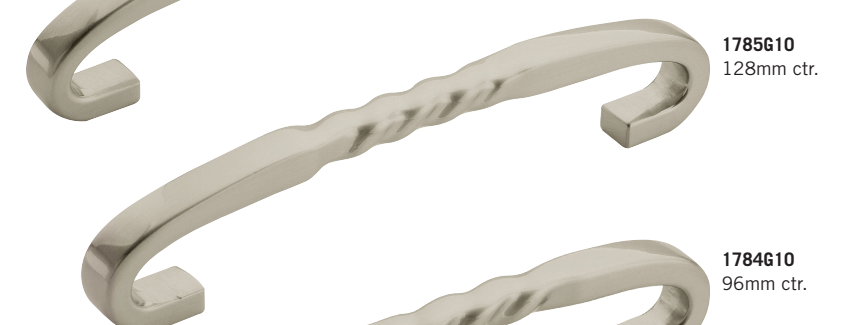

1784G10
96mm ctr.

1785G10
128mm ctr.