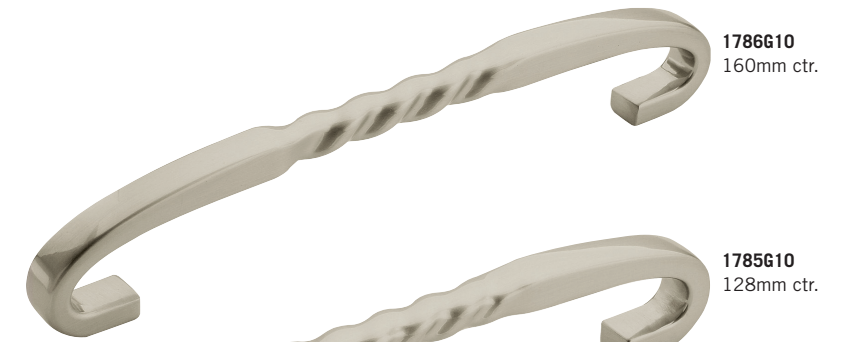

1785G10
128mm ctr.

1786G10
160mm ctr.