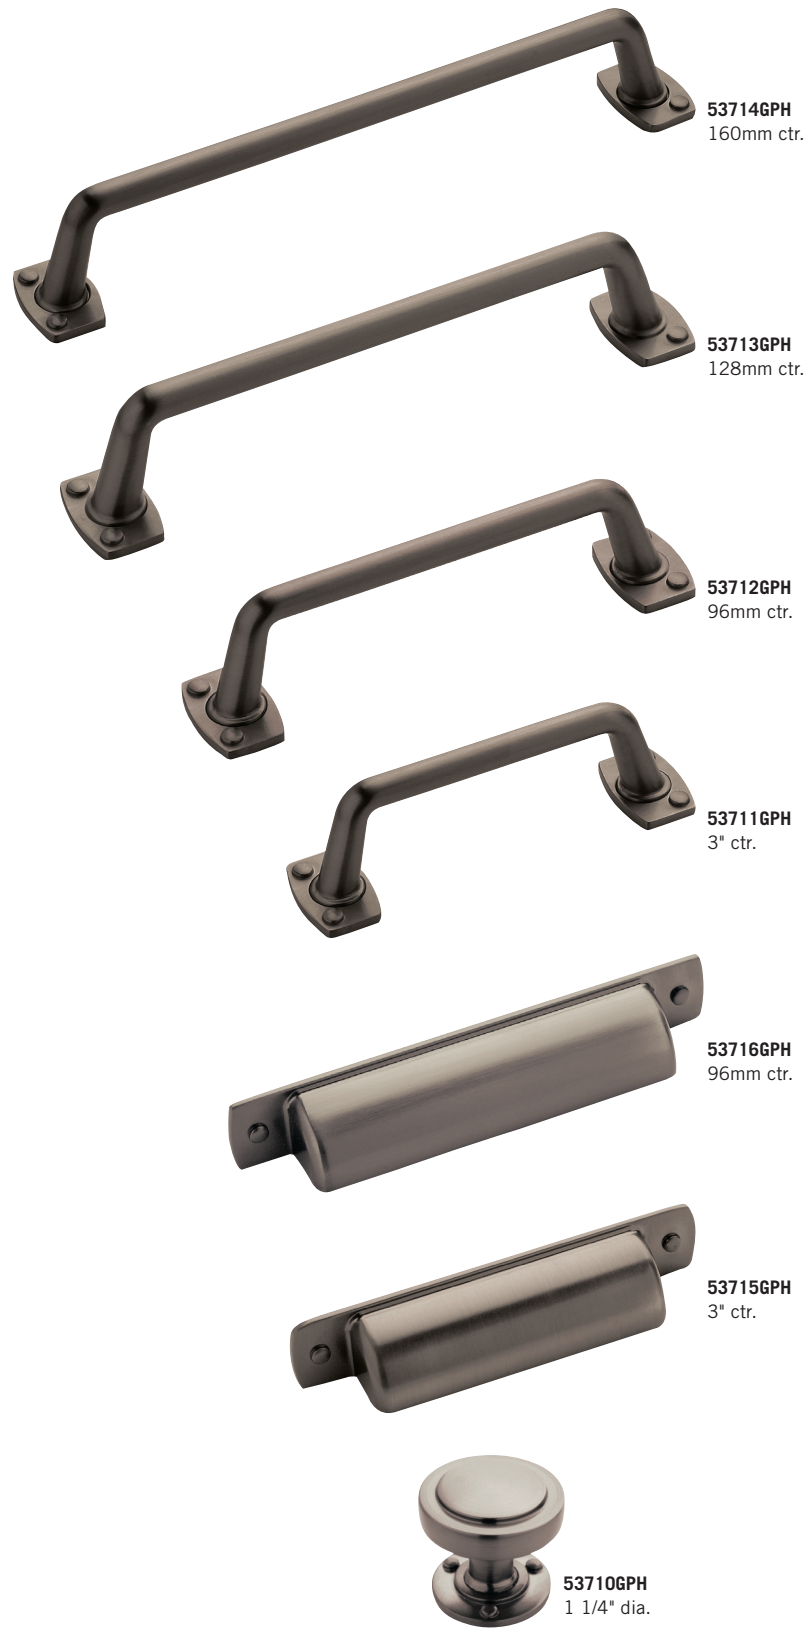

ROCHDALE™

Available Finishes

G10 GPH

A full finish index is located on pages 8-11.

Product Number	Type of Hardware
54022G10*	Oversized Pull* – 18"
54021G10*	Oversized Pull* – 12"
53714G10	Pull – 160mm
53713G10	Pull – 128mm
53712G10	Pull – 96mm
53711G10	Pull – 3"
53716G10	Cup Pull – 96mm
53715G10	Cup Pull – 3"
53710G10	Knob – 1 1/4"
54022GPH*	Oversized Pull* – 18"
54021GPH*	Oversized Pull* – 12"
53714GPH (shown)	Pull – 160mm
53713GPH (shown)	Pull – 128mm
53712GPH (shown)	Pull – 96mm
53711GPH (shown)	Pull – 3"
53716GPH (shown)	Cup Pull – 96mm
53715GPH (shown)	Cup Pull – 3"
53710GPH (shown)	Knob – 1 1/4"

*Image can be located in Oversized section that begins on page 92.
Pack type information can be located in the Product Index that begins on page 213.