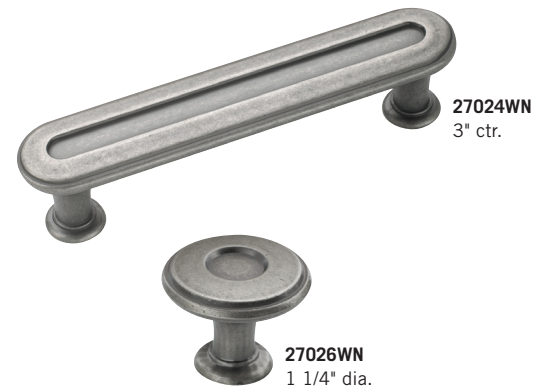

Pack type information can be located in the Product Index that begins on page 213.

24002WNC
128mm ctr.

24001WNC
40mm dia.

Available Finishes

G10 ART ORB

A full finish index is located on pages 8-11.

Product Number	Type of Hardware
9365G10	Cup Pull – 64mm
9365ART	Cup Pull – 64mm
9365ORB (shown)	Cup Pull – 64mm

Pack type information can be located in the Product Index that begins on page 213.

9365ORB
64mm ctr.

PORTER™

Available Finishes

G10 WN ART ORB

A full finish index is located on pages 8-11.

Product Number	Type of Hardware
27024G10	Pull – 3"
27026G10	Knob – 1 1/4"
27024WN <i>(shown)</i>	Pull – 3"
27026WN <i>(shown)</i>	Knob – 1 1/4"
27024ART	Pull – 3"
27026ART	Knob – 1 1/4"
27024ORB	Pull – 3"
27026ORB	Knob – 1 1/4"

Pack type information can be located in the Product Index that begins on page 213.

27024WN
3" ctr.

27026WN
1 1/4" dia.

Available Finishes

G10 WN WNC ART

A full finish index is located on pages 8-11.

Product Number	Type of Hardware
27005G10	Pull – 3"
27006G10	Square Knob – 1 1/8"
27005WN	Pull – 3"
27006WN	Square Knob – 1 1/8"
27005WNC <i>(shown)</i>	Pull – 3"
27006WNC <i>(shown)</i>	Square Knob – 1 1/8"
27005ART	Pull – 3"
27006ART	Square Knob – 1 1/8"