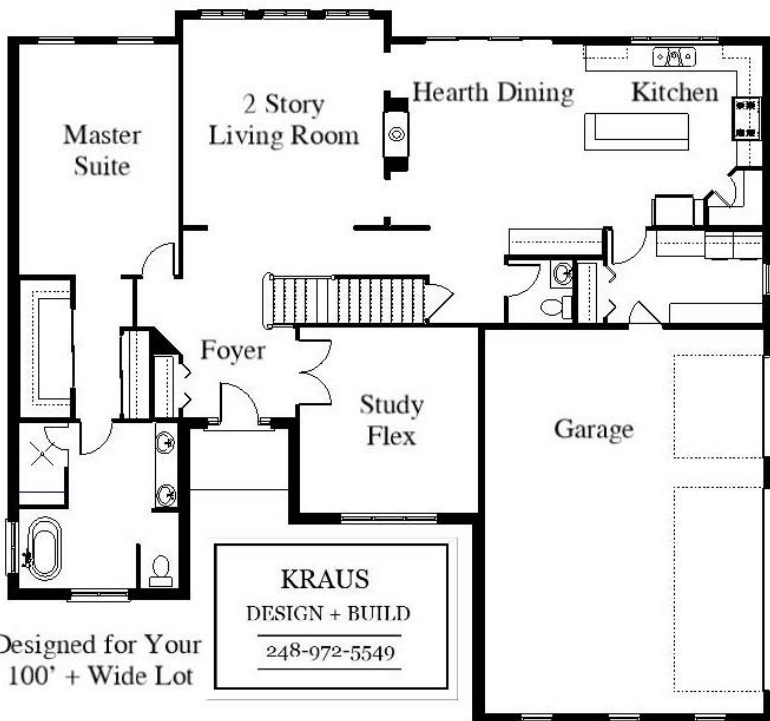

Your Land Your Style Your Home Your Way
Design + Build = Your Best Value

Designed for Your
100' + Wide Lot

Somerset III SE
2750 Sq.Ft.

Copyright © 2018 Kraus Design
All Rights Reserved

We Welcome Your Changes
to All of Our Plans