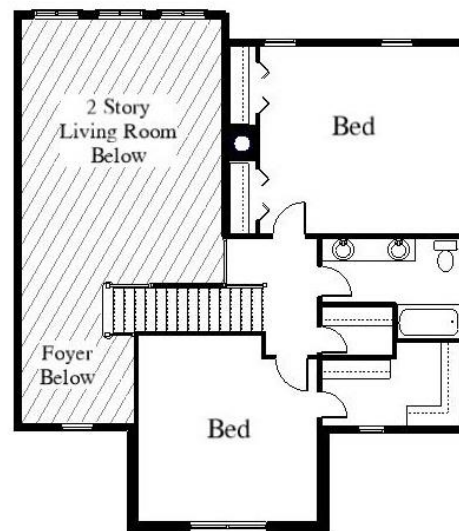

Your Land Your Style Your Home Your Way
Design + Build = Your Best Value

Designed for Your
100' + Wide Lot

Somerset III SE
2750 Sq.Ft.

Copyright © 2018 Kraus Design
All Rights Reserved

We Welcome Your Changes
to All of Our Plans