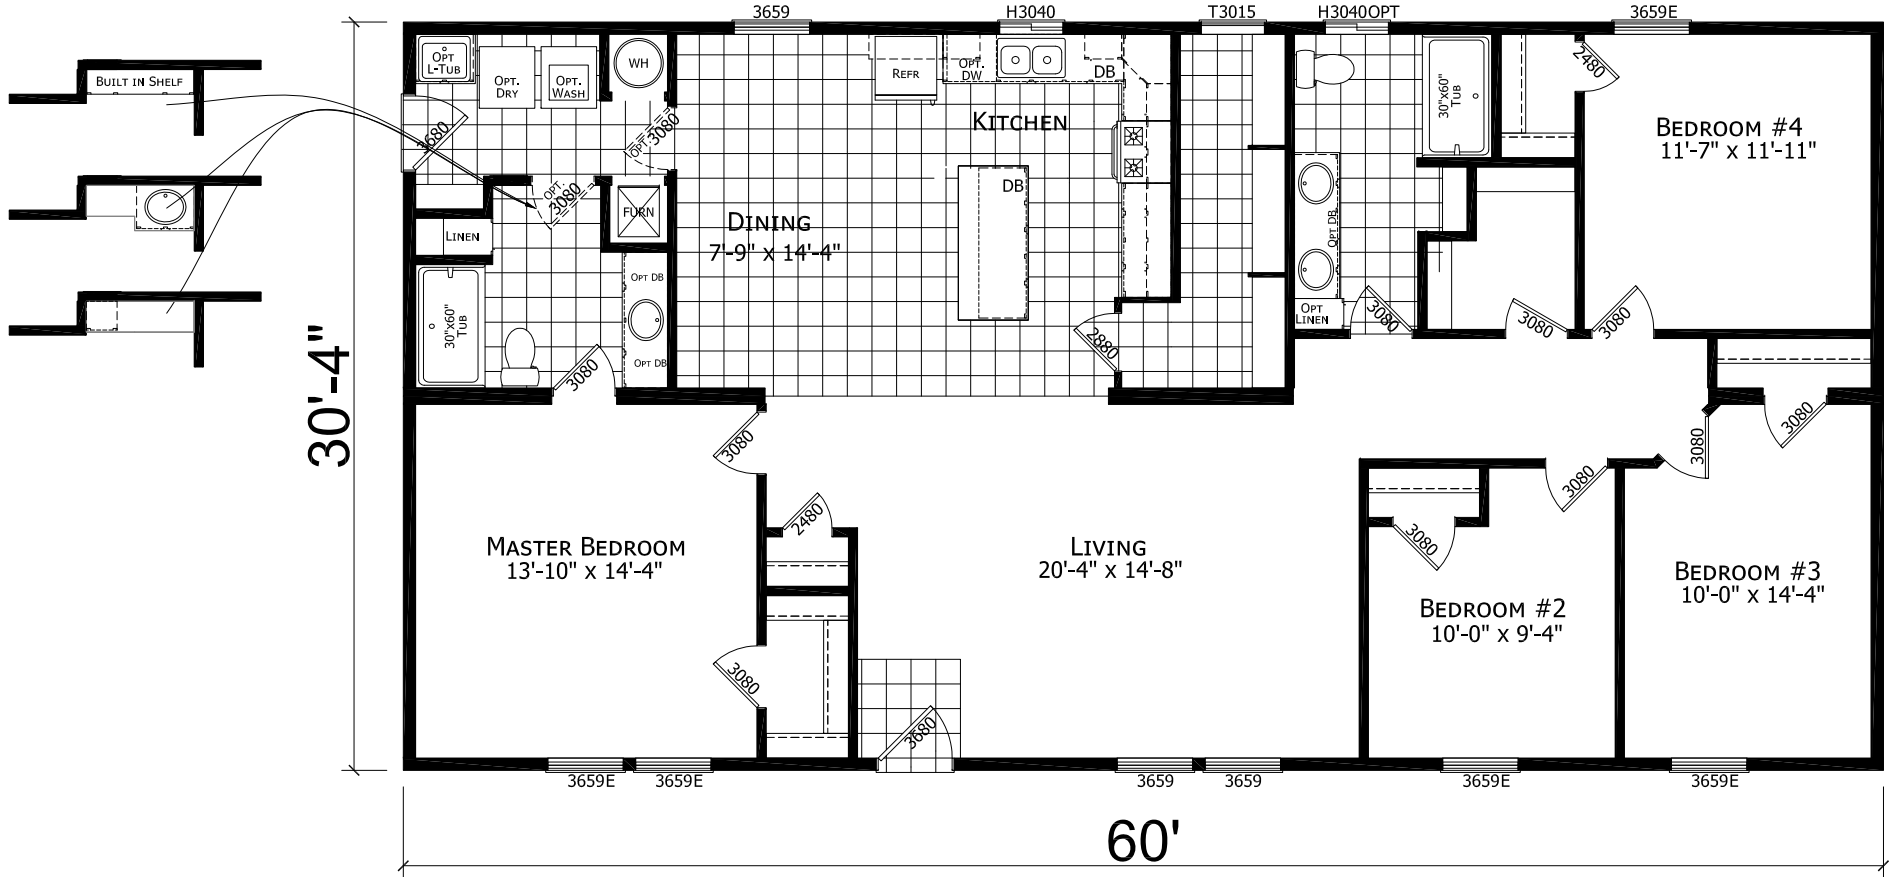

MODEL 17-HC-6604P

4 BEDROOM, 2 BATH

ACTUAL SIZE: 60' x 30'-4"

TOTAL AREA: 1,820 SQ. FT.

CHAMPION
 MANUFACTURED BEAUTIFULLY™
 1425 SUNNYSIDE RD. WEISER, ID 83672

MODIFICATIONS

PROJECT:	17-HC6604P 60' x 30'-4" 4 BD 2 BTH
DRAWN BY:	J. ALDRICH
DATE:	06-01-18
SCALE:	3/16" = 1'-0"

TITLE:	LITERATURE PLAN
FILENAME:	17-HC6604P NOT FINISHED

SHEET:	L-101
<small>PROPRIETARY AND CONFIDENTIAL THESE DRAWINGS AND SPECIFICATIONS ARE ORIGINAL PROPRIETARY AND CONFIDENTIAL MATERIALS OF CHAMPION. COPYRIGHT © 1976-2017 BY CHAMPION</small>	