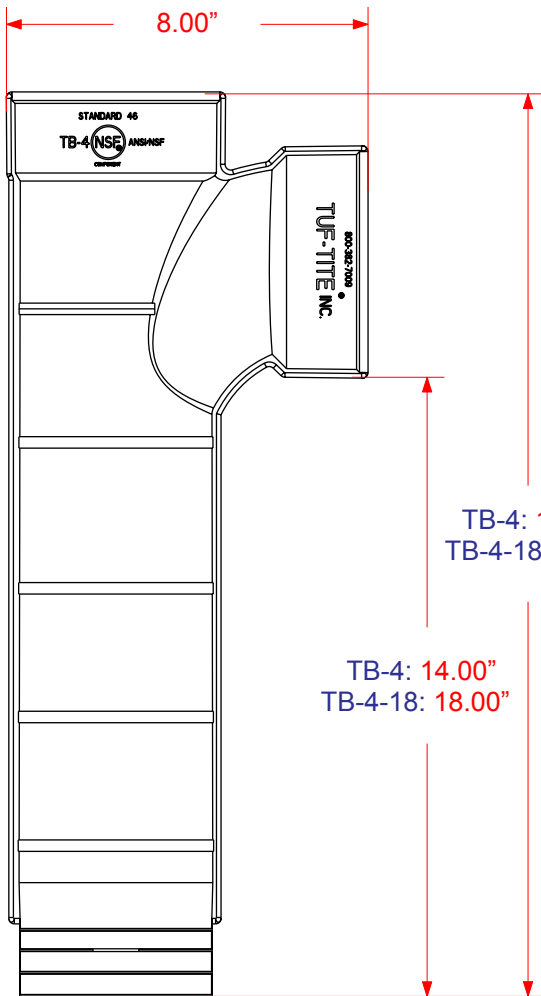

Ø 4.25"

Ø 4.25" Bushing
(SDR35)

Ø 4.50"
(SCH40)

TB-4: 19.75"
TB-4-18: 23.75"

TB-4: 14.00"
TB-4-18: 18.00"

Drainage and Septic Products

Tuf-Tite, Inc.
1200 Flex Court
Lake Zurich, Illinois 60047

TELEPHONE: 847.550.1011
TOLL FREE: 800.382.7009
FAX: 847.550.8004

PART: 4" T-BAFFLES

PART #: TB-4/TB-4-18