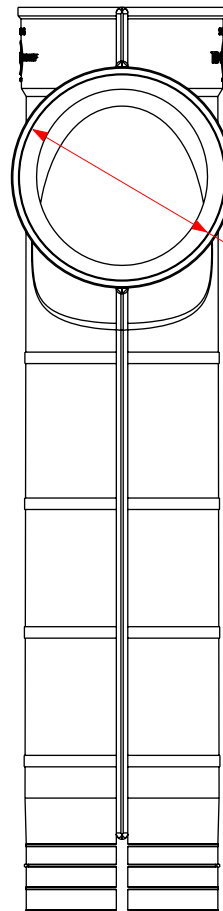

Ø 4.25"

Ø 4.25" Bushing
(SDR35)

Ø 4.50"
(SCH40)

TB-4: 19.75"
TB-4-18: 23.75"

TB-4: 14.00"
TB-4-18: 18.00"

Drainage and Septic Products

Tuf-Tite, Inc.
1200 Flex Court
Lake Zurich, Illinois 60047

TELEPHONE: 847.550.1011
TOLL FREE: 800.382.7009
FAX: 847.550.8004

PART: 4" T-BAFFLES

PART #: TB-4/TB-4-18