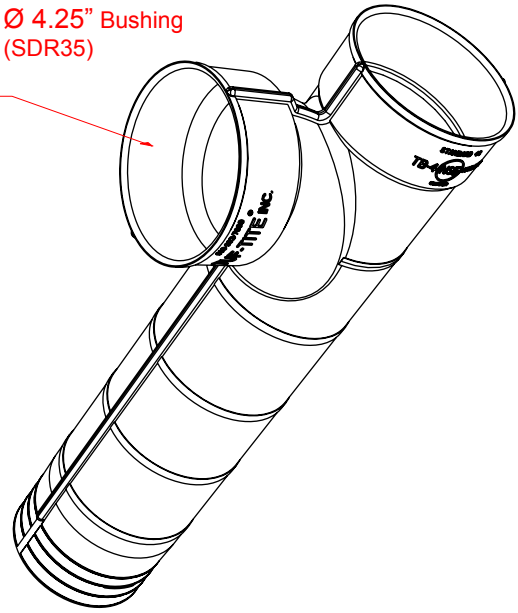

Ø 4.25"

Ø 4.25" Bushing
(SDR35)

Ø 4.50"
(SCH40)

TB-4: 19.75"
TB-4-18: 23.75"

TB-4: 14.00"
TB-4-18: 18.00"

Drainage and Septic Products

Tuf-Tite, Inc.
1200 Flex Court
Lake Zurich, Illinois 60047

TELEPHONE: 847.550.1011
TOLL FREE: 800.382.7009
FAX: 847.550.8004

PART: 4" T-BAFFLES

PART #: TB-4/TB-4-18