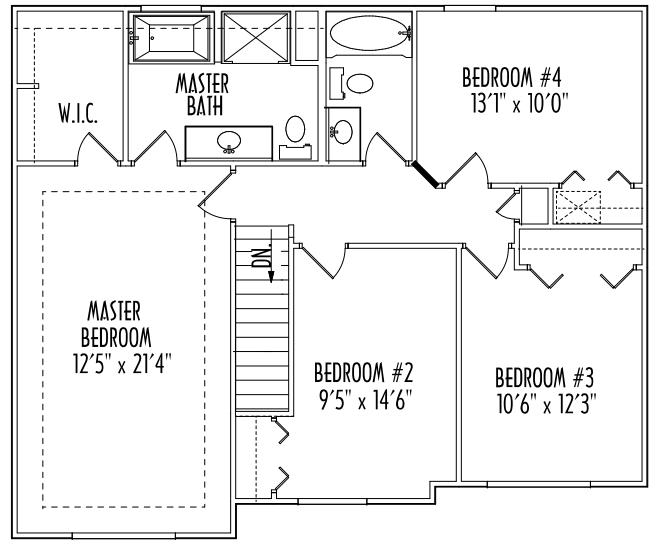

COLONIAL | 4 BED | 2.5 BATH | 2,354 SQ FT

SECOND FLOOR