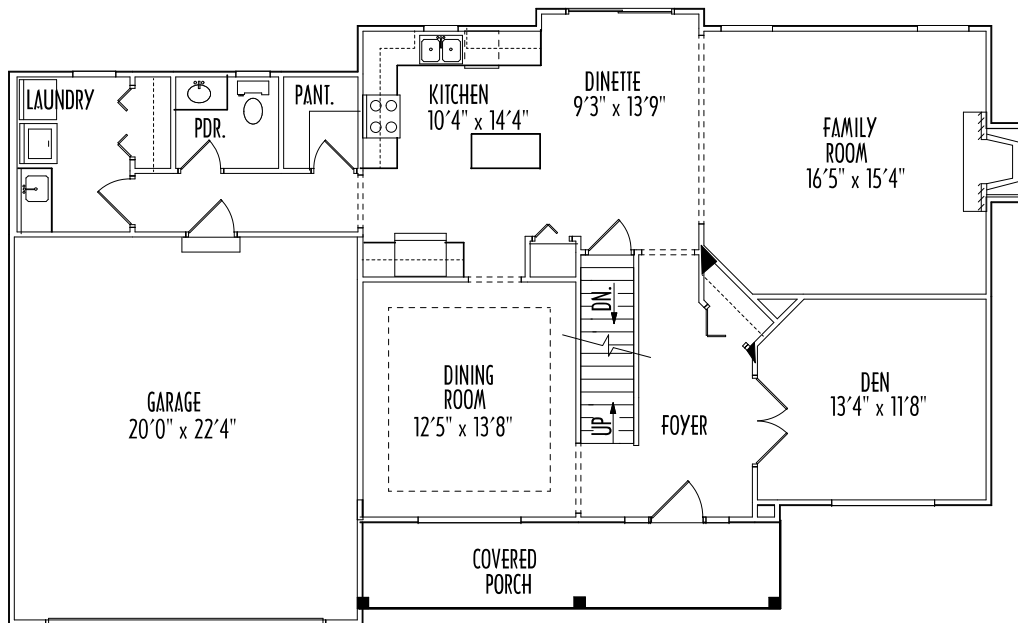

COLONIAL | 4 BED | 2.5 BATH | 2,354 SQ FT

SECOND FLOOR