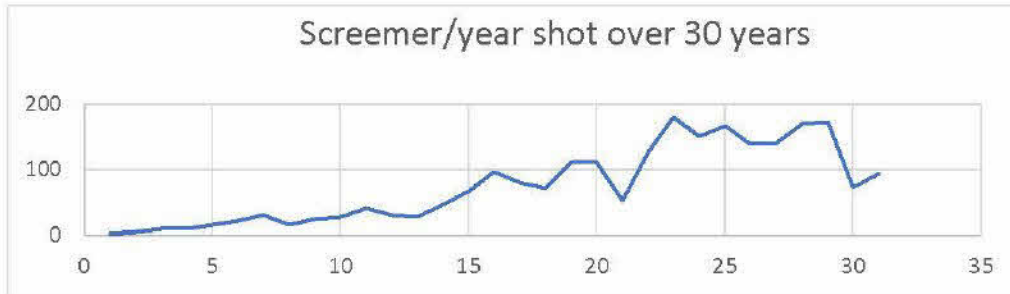

.1 MOA .2 MOA .3 MOA .4 MOA .5 MOA
 1 19 104 302 713

.6 MOA .7 MOA .8 MOA .9 MOA
 1262

1986 through 7-4-1990 .9 MOA
 1990 TO PRESENT .6 MOA
 1996-1 P.6

SCREAMERS				
A. EARL CLARK	6.3125"	U	2004	2004-3
A. EARL CLARK	5.875"	H	2007	2007-3
A.W. LARSON	6.625"	H	2009	2009-3
AARON BREDA	5.375"	U	2021	2021-3
AARON BREDA	6.75"	HTR	2022	2022-3
ALEX CORDESMAN	4.500"	U	2010	2010-3
ALEX CORDESMAN	5.250"	L	2010	2010-3
ALEX CORDESMAN	6.75"	HTR	2014	2014-3
ALEX CORDESMAN	5.625"	H	2017	2017-3
ALLEN EARL	6.3125"	H	2011	2011-3
ALLEN EARL	6.4375"	H	2011	2011-3
ALLEN EARL	3.875"	H	2013	2013-3
ALLEN EARL	6.563"	H	2018	2019-1
ALLEN EARL	6.688"	H	2018	2019-1
ALLEN EARL	6.75"	H	2019	2020-1
ANDREW POWELL	3.625"		2013	2013-4
ANDREW POWELL	5.375"	J	2013	2013-4
ANDREW POWELL	5.813"		2013	2013-4
ANDREW POWELL	6.500"		2013	2013-4
ANDREW POWELL	5.625"		2014	2014-3
ANDREW POWELL	6.750"		2014	2014-3
ANDREW POWELL	5.25"		2014	2015-1
ANDREW POWELL	5.25"		2014	2015-2
ANDREW POWELL	5.688"	JR	2015	2015-3
ANDREW POWELL	5.563"	H	2015	2015-3
ANDREW POWELL	5.563"	H	2015	2015-3
ANDREW POWELL	5.625"	U	2016	2016-3
ARCHA HAYMAKER	6.25"	U	2018	50-5X 35 2018-3
ARCHA HAYMAKER	6.5"	H	2018	2019-1
ARCHA HAYMAKER	6.063"	U	2019	2019-3