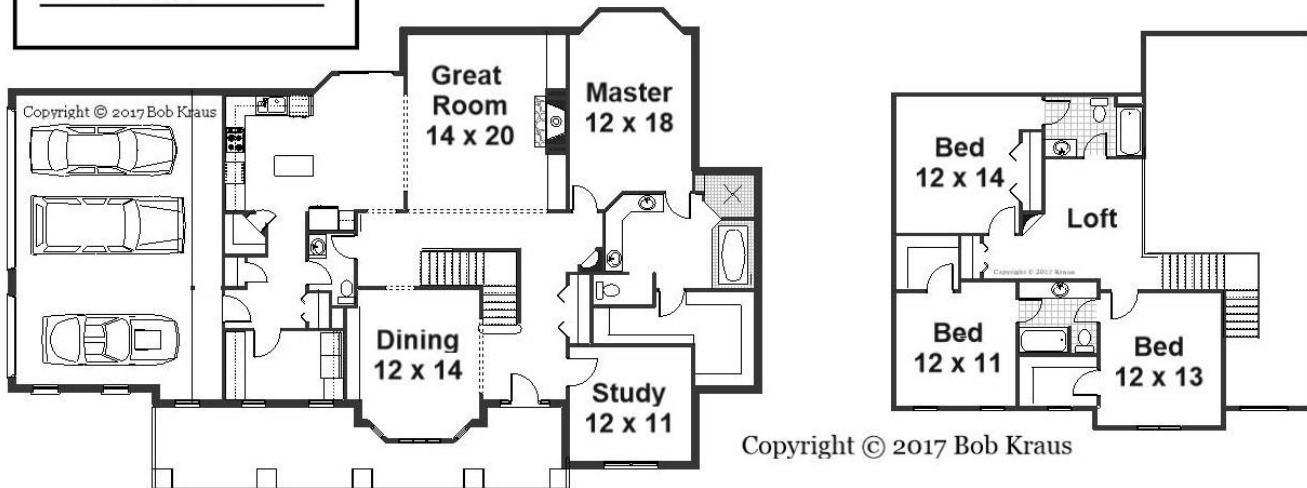

# Your Land Your Style Your Home Your Way Design + Build = Your Best Value

**KRAUS**  
DESIGN + BUILD  
248.494.1822

The Dunwoody  
3050 Sq. Ft.

Setting the New Standard Since 1987

**Dunwoody A**

**Dunwoody B**