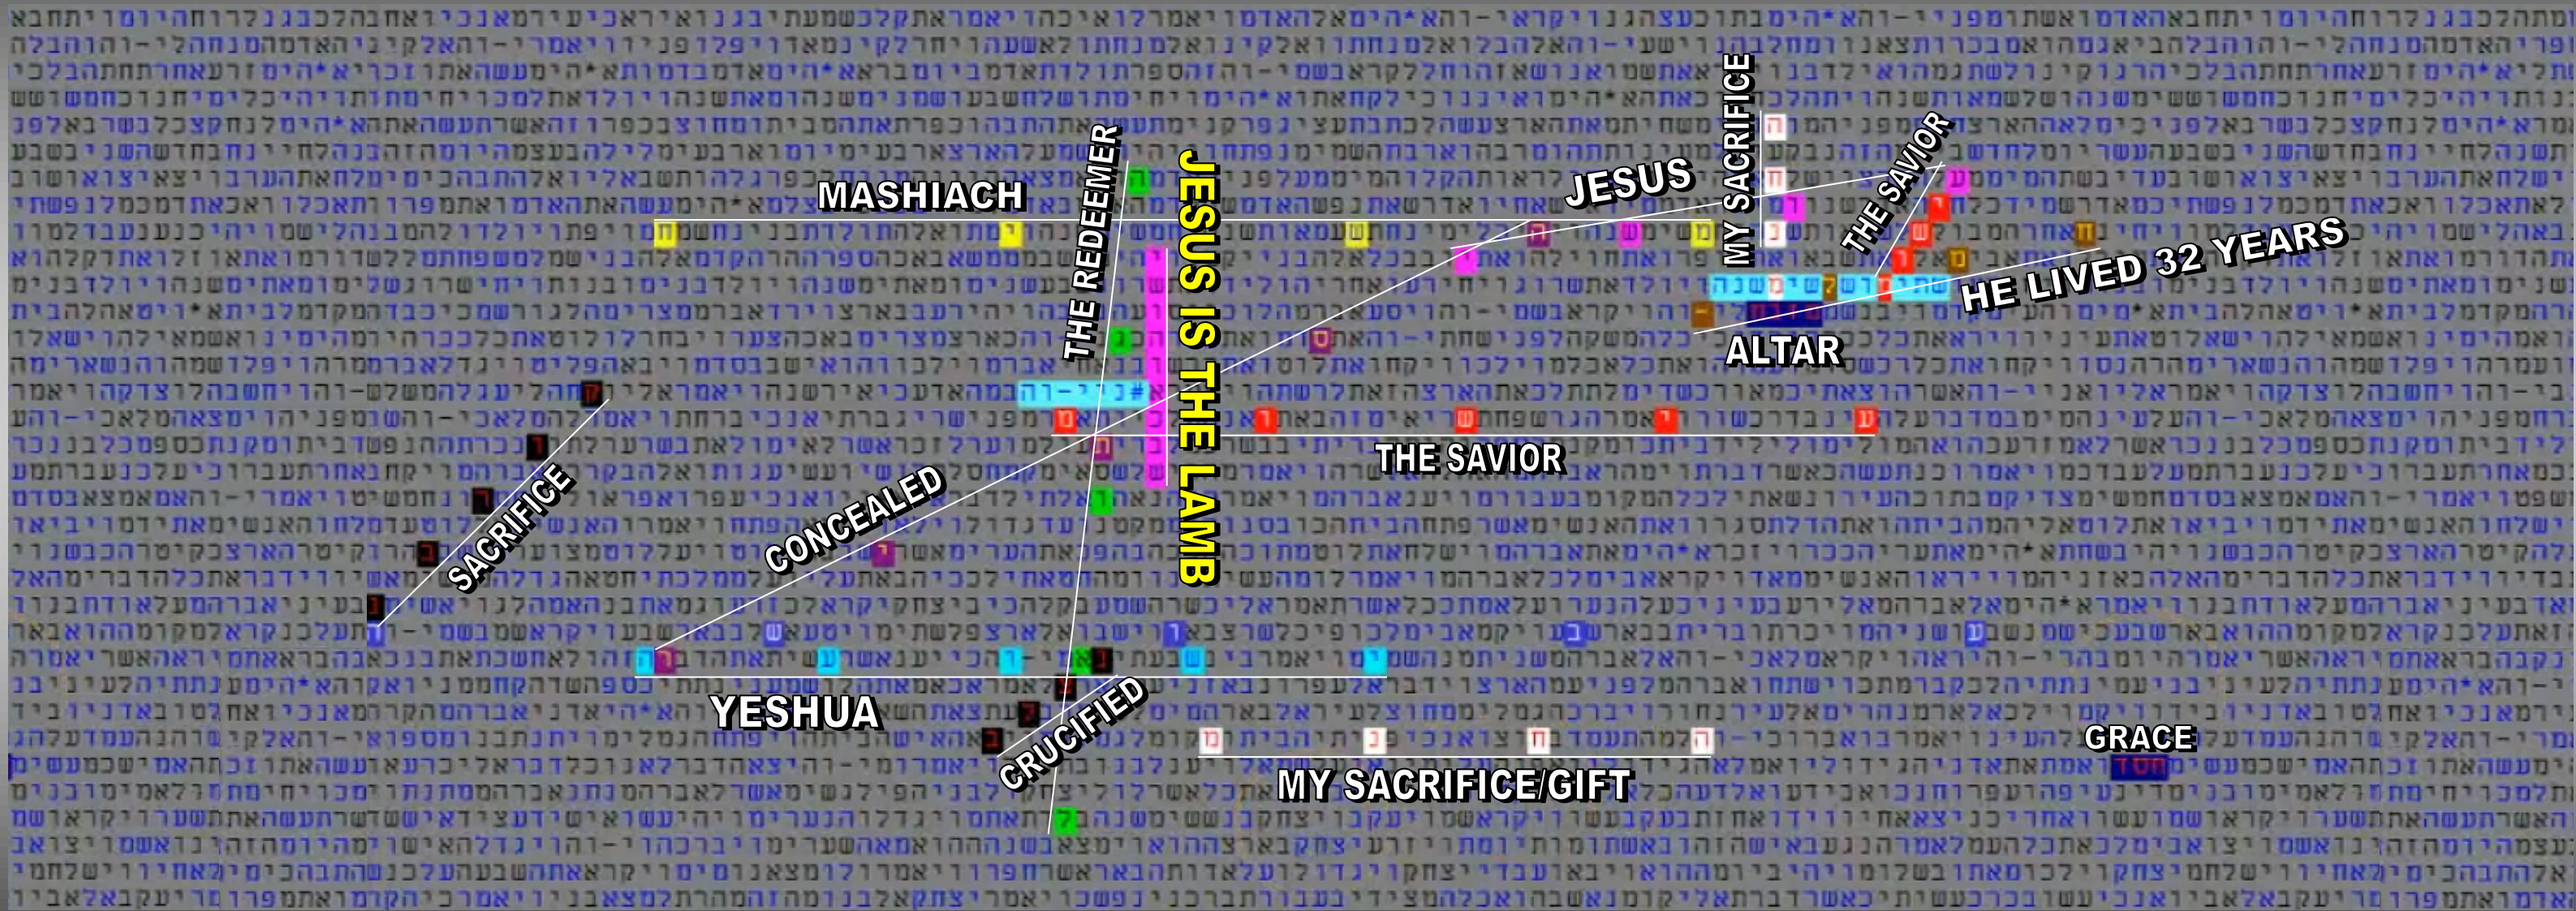

GOD'S APPOINTED TIMES - PLAN I

Bible Code Matrix of Prophecy in Scripture

© MATTHEW WRIGHT MINISTRIES
Graphic layout by Luis B. Vega

RESOURCES
youtube.com/user/TheMatt71269
biblecodenow1@gmail.com
biblecodenow.com
facebook.com/groups/code searcher

SCRIPTURE SOURCE(S)
 Old & New Testament
 TorahSoft

FOR AN EXPLANATION - STUDY OF THE CHART CODE MATRIX, VISIT THE YOUTUBE CHANNEL VIDEO SERIES.
WIDTH: 1022 CENTER: 12581