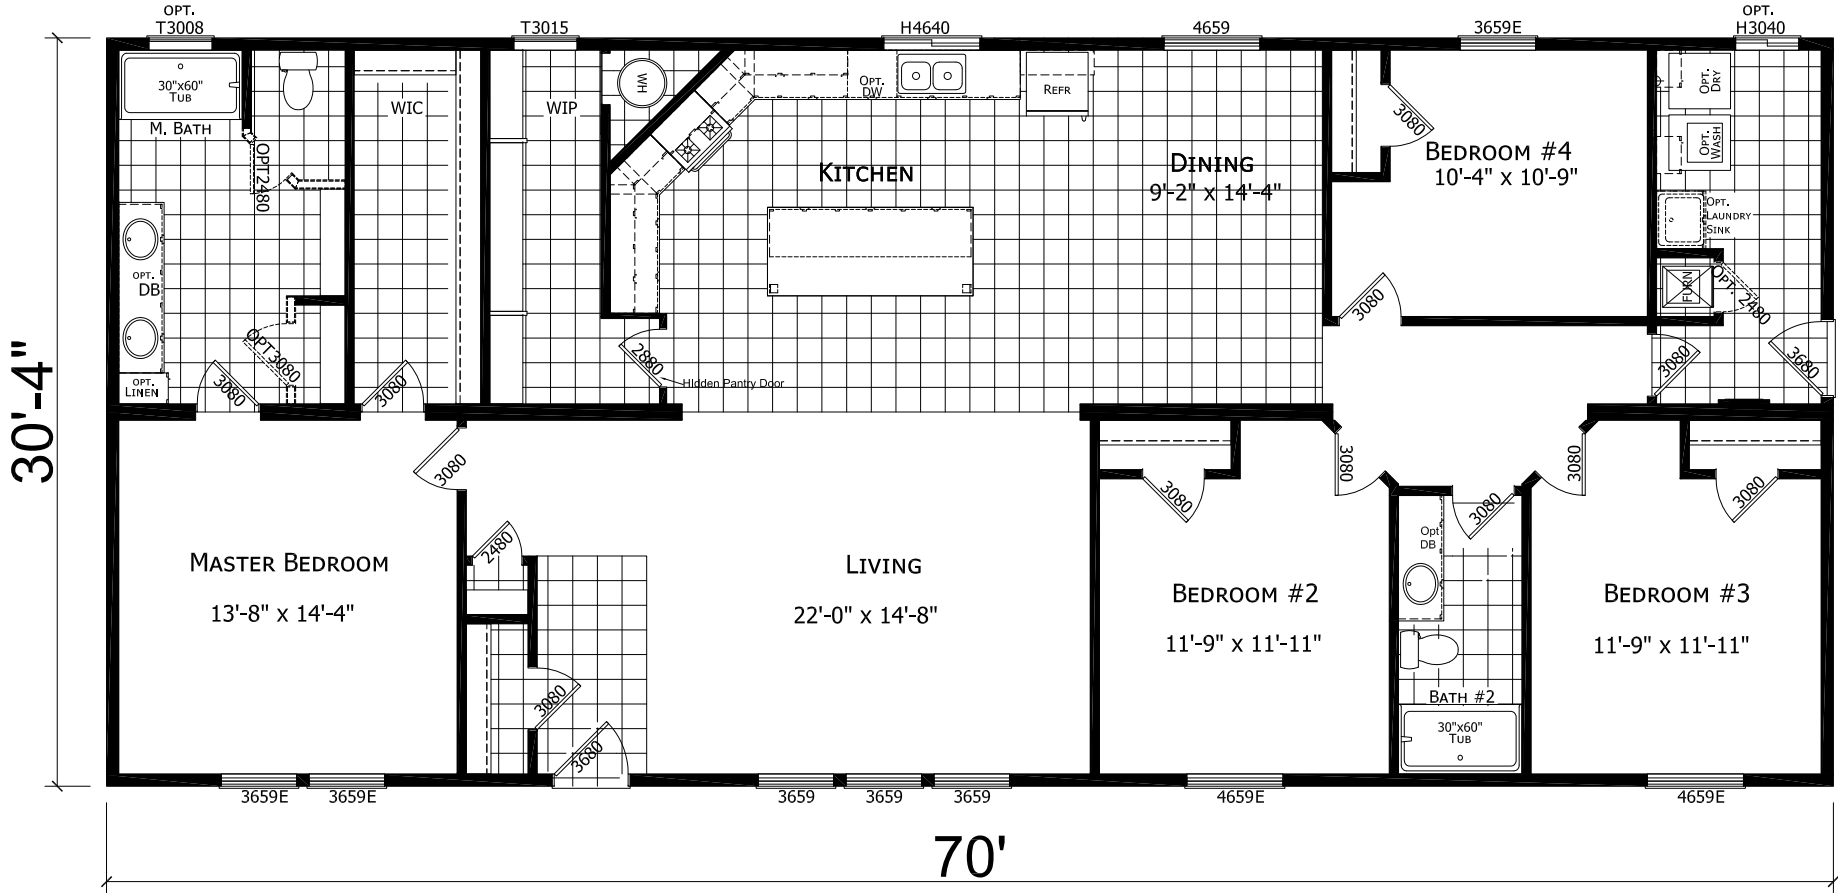

MODEL 17-HV-6704M

4 BEDROOM, 2 BATH
ACTUAL SIZE: 70' x 30'-4"
TOTAL AREA: 2,124 SQ. FT.

OPT. 9696SGD

OPT. 7280SGD

CHAMPION

MANUFACTURED BEAUTIFULLY™

1425 SUNNYSIDE RD. WEISER, ID 83672

MODIFICATIONS

PROJECT: 17-HV6704M
70' x 30'-4" 4 BD 2 BTH

DRAWN BY:
DATE: 05-30-18
SCALE: 3/16" = 1'-0"

TITLE: LITERATURE PLAN

FILENAME: 17-HV6704M PFS APPROVAL

SHEET: L-101