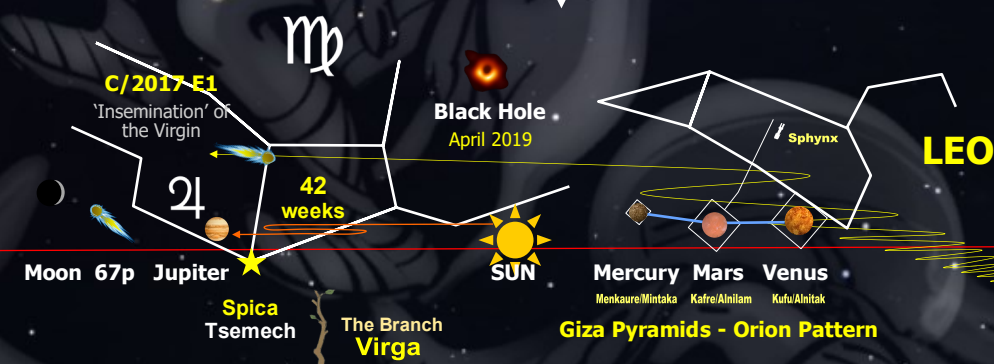

MARS 'RED DRAGON' OF REVELATION 12

The purpose of this illustration is to bring to one's attention how the astronomical alignment of Mars with the Pleiades will look like on the 1260th day, out from the now infamous Revelation 12 Sign. The Sign occurred astronomically on September 23, 2017. What this this study is strongly suggesting and has since the Sign occurred, its significance and/or effect or message is still in play. The Sign's prophetic shelf-life is not over yet. This is one notion that will be discussed. Another assertion is what was, is or will be the 'Red Dragon' that occurs subsequent with the Sign? It is really the 2nd half of the story as they say. Many had and have come up with exorbitant amounts of theories since 2017 as to what the Red Dragon is or will be, from the constellation Draco, the Draconid meteors, and Mars. But the purpose of this study is to ask, what does the sky look like on this 1260th day of March 6, 2021 since the Sign? Why 1260 days? It is because the Sign came in tact with such a numerical count that his study strongly suggests is the key to the Sign and its expiration day or perhaps its fulfillment and alluding to the year of when the Rapture event is to take place even. That will remain to be seen though. The question is asked nonetheless, would any of these or more factors come into focus based on this 1260-day factor? Yes. Mars.

ON THE 1260TH DAY TIME MARKER OF THE GREAT SIGN OF THE MAN-CHILD RAPTURE

SEED OF THE WOMAN GOOGLE COVER-UPS

666 STAR QUADRANT

2008

FROM THE DA VINCI-CODE MOVIE

May 2006

24 Elders around Throne

February 2017

March 2017

June 2017

'Mars - Bride of Christ?'

April 2019

Messier 87 Black Hole
'OPEN DOOR'

Time of Jacob's Trouble* Genesis 37-Sons of Jacob

VIRGO

September 23, 2017