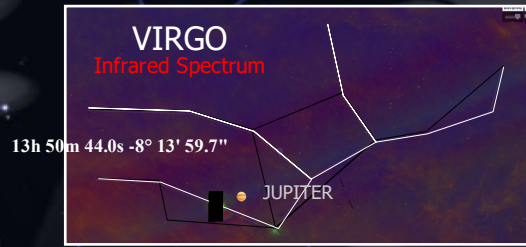

MARS 'RED DRAGON' OF REVELATION 12

The purpose of this illustration is to bring to one's attention how the astronomical alignment of Mars with the Pleiades will look like on the 1260th day, out from the now infamous Revelation 12 Sign. The Sign occurred astronomically on September 23, 2017. What this this study is strongly suggesting and has since the Sign occurred, its significance and/or effect or message is still in play. The Sign's prophetic shelf-life is not over yet. This is one notion that will be discussed. Another assertion is what was, is or will be the 'Red Dragon' that occurs subsequent with the Sign? It is really the 2nd half of the story as they say. Many had and have come up with exorbitant amounts of theories since 2017 as to what the Red Dragon is or will be, from the constellation Draco, the Draconid meteors, and Mars. But the purpose of this study is to ask, what does the sky look like on this 1260th day of March 6, 2021 since the Sign? Why 1260 days? It is because the Sign came in tact with such a numerical count that his study strongly suggests is the key to the Sign and its expiration day or perhaps its fulfillment and alluding to the year of when the Rapture event is to take place even. That will remain to be seen though. The question is asked nonetheless, would any of these or more factors come into focus based on this 1260-day factor? Yes. Mars.

ON THE 1260TH DAY TIME MARKER OF THE GREAT SIGN OF THE MAN-CHILD RAPTURE

SEED OF THE WOMAN GOOGLE COVER-UPS

666 STAR QUADRANT

2008

FROM THE DA VINCI-CODE MOVIE

May 2006

24 Elders around Throne

February 2017