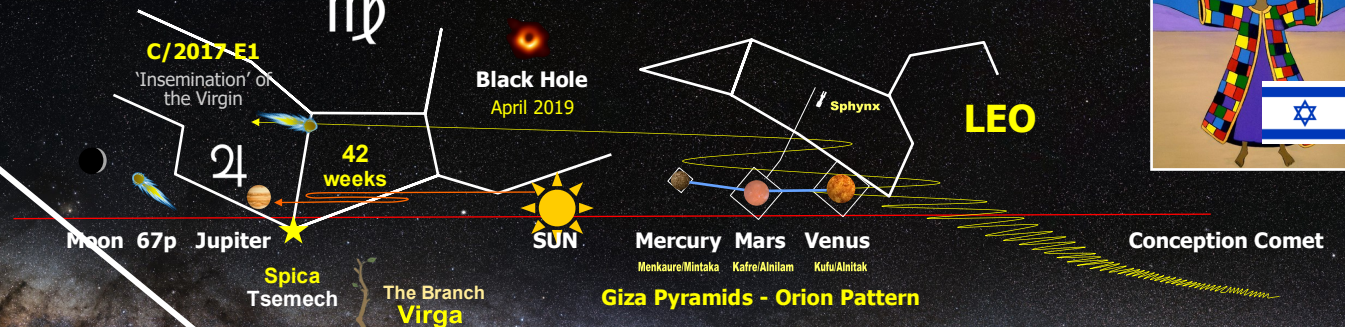

MARS 'RED DRAGON' OF REVELATION 12

The purpose of this illustration is to bring to one's attention how the astronomical alignment of Mars with the Pleiades will look like on the 1260th day, out from the now infamous Revelation 12 Sign. The Sign occurred astronomically on September 23, 2017. What this this study is strongly suggesting and has since the Sign occurred, its significance and/or effect or message is still in play. The Sign's prophetic shelf-life is not over yet. This is one notion that will be discussed. Another assertion is what was, is or will be the 'Red Dragon' that occurs subsequent with the Sign? It is really the 2nd half of the story as they say. Many had and have come up with exorbitant amounts of theories since 2017 as to what the Red Dragon is or will be, from the constellation Draco, the Draconid meteors, and Mars. But the purpose of this study is to ask, what does the sky look like on this 1260th day of March 6, 2021 since the Sign? Why 1260 days? It is because the Sign came in tact with such a numerical count that his study strongly suggests is the key to the Sign and its expiration day or perhaps its fulfillment and alluding to the year of when the Rapture event is to take place even. That will remain to be seen though. The question is asked nonetheless, would any of these or more factors come into focus based on this 1260-day factor? Yes. Mars.

ON THE 1260TH DAY TIME MARKER OF THE GREAT SIGN OF THE MAN-CHILD RAPTURE

SEED OF THE WOMAN
GOOGLE COVER-UPS

TAURUS

March 6, 2021
1260th Day

VIRGO
September 23, 2017

Beginning End of Mazzaroth

Time of Jacob's Trouble
Genesis 37-Sons of Jacob