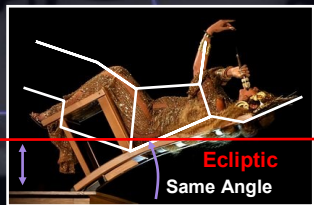

MARS 'RED DRAGON' OF REVELATION 12

The purpose of this illustration is to bring to one's attention how the astronomical alignment of Mars with the Pleiades will look like on the 1260th day, out from the now infamous Revelation 12 Sign. The Sign occurred astronomically on September 23, 2017. What this this study is strongly suggesting and has since the Sign occurred, its significance and/or effect or message is still in play. The Sign's prophetic shelf-life is not over yet. This is one notion that will be discussed. Another assertion is what was, is or will be the 'Red Dragon' that occurs subsequent with the Sign? It is really the 2nd half of the story as they say. Many had and have come up with exorbitant amounts of theories since 2017 as to what the Red Dragon is or will be, from the constellation Draco, the Draconid meteors, and Mars. But the purpose of this study is to ask, what does the sky look like on this 1260th day of March 6, 2021 since the Sign? Why 1260 days? It is because the Sign came in tact with such a numerical count that his study strongly suggests is the key to the Sign and its expiration day or perhaps its fulfillment and alluding to the year of when the Rapture event is to take place even. That will remain to be seen though. The question is asked nonetheless, would any of these or more factors come into focus based on this 1260-day factor? Yes. Mars.

ON THE 1260TH DAY TIME MARKER OF THE GREAT SIGN OF THE MAN-CHILD RAPTURE

SEED OF THE WOMAN GOOGLE COVER-UPS

666 STAR QUADRANT

2008

FROM THE DA VINCI-CODE MOVIE

May 2006

24 Elders around Throne

February 2017

March 2017

June 2017

'Mars - Bride of Christ?'

April 2019

Messier 87 Black Hole
'OPEN DOOR'

Time of Jacob's Trouble* Genesis 37-Sons of Jacob

VIRGO

September 23, 2017