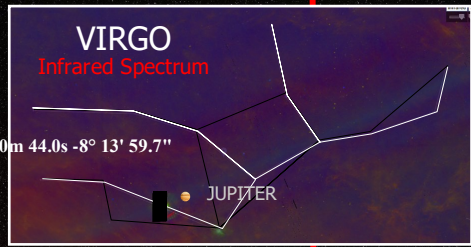

FOV 43°

17.9 FPS

2021-03-06 04:00:22 UTC-03:30 (LMST)

MARS 'RED DRAGON' OF REVELATION 12

The purpose of this illustration is to bring to one's attention how the astronomical alignment of Mars with the Pleiades will look like on the 1260th day, out from the now infamous Revelation 12 Sign. The Sign occurred astronomically on September 23, 2017. What this this study is strongly suggesting and has since the Sign occurred, its significance and/or effect or message is still in play. The Sign's prophetic shelf-life is not over yet. This is one notion that will be discussed. Another assertion is what was, is or will be the 'Red Dragon' that occurs subsequent with the Sign? It is really the 2nd half of the story as they say. Many had and have come up with exorbitant amounts of theories since 2017 as to what the Red Dragon is or will be, from the constellation Draco, the Draconid meteors, and Mars. But the purpose of this study is to ask, what does the sky look like on this 1260th day of March 6, 2021 since the Sign? Why 1260 days? It is because the Sign came in tact with such a numerical count that his study strongly suggests is the key to the Sign and its expiration day or perhaps its fulfillment and alluding to the year of when the Rapture event is to take place even. That will remain to be seen though. The question is asked nonetheless, would any of these or more factors come into focus based on this 1260-day factor? Yes. Mars.

ON THE 1260TH DAY TIME MARKER OF THE GREAT SIGN OF THE MAN-CHILD RAPTURE

SEED OF THE WOMAN
GOOGLE COVER-UPS

TAURUS

March 6, 2021
1260th Day

VIRGO
September 23, 2017

Beginning End of Mazzaroth

Time of Jacob's Trouble
Genesis 37-Sons of Jacob