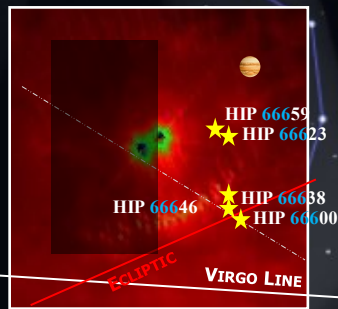

MARS 'RED DRAGON' OF REVELATION 12

The purpose of this illustration is to bring to one's attention how the astronomical alignment of Mars with the Pleiades will look like on the 1260th day, out from the now infamous Revelation 12 Sign. The Sign occurred astronomically on September 23, 2017. What this this study is strongly suggesting and has since the Sign occurred, its significance and/or effect or message is still in play. The Sign's prophetic shelf-life is not over yet. This is one notion that will be discussed. Another assertion is what was, is or will be the 'Red Dragon' that occurs subsequent with the Sign? It is really the 2nd half of the story as they say. Many had and have come up with exorbitant amounts of theories since 2017 as to what the Red Dragon is or will be, from the constellation Draco, the Draconid meteors, and Mars. But the purpose of this study is to ask, what does the sky look like on this 1260th day of March 6, 2021 since the Sign? Why 1260 days? It is because the Sign came in tact with such a numerical count that his study strongly suggests is the key to the Sign and its expiration day or perhaps its fulfillment and alluding to the year of when the Rapture event is to take place even. That will remain to be seen though. The question is asked nonetheless, would any of these or more factors come into focus based on this 1260-day factor? Yes. Mars.

ON THE 1260TH DAY TIME MARKER OF THE GREAT SIGN OF THE MAN-CHILD RAPTURE

SEED OF THE WOMAN GOOGLE COVER-UPS

666 STAR QUADRANT

2008

FROM THE DA VINCI-CODE MOVIE

May 2006

24 Elders around Throne

February 2017