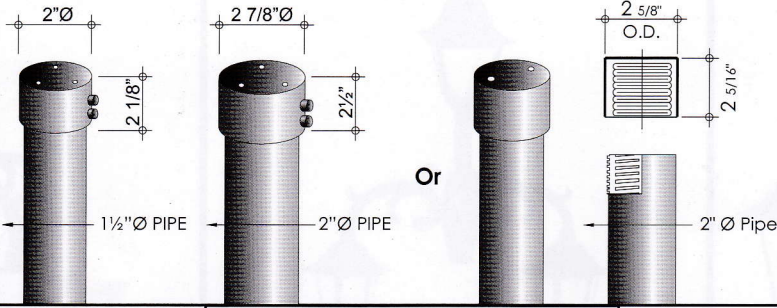

1 1/2" & 2" Ø STRAIGHT STEEL POST

1 1/2" Ø PIPE STRAIGHT STEEL POST

MODEL NO. **S-A-8**

8ft. (2.44M)

MODEL NO. **S-A-7**

7ft. (2.13M)

MODEL NO. **S-A-6**

6ft. (1.83M)

MODEL NO. **S-A-5**

5ft. (1.52M)

MODEL NO. **S-A-4**

4ft. (1.22M)

MODEL NO. **S-A-3**

3ft. (0.91M)

MODEL NO. **S-A-2**

2ft. (0.61M)

MODEL NO. **S-A-1**

1ft. (0.305M)

COUPLING ADAPTER

2" Ø PIPE STRAIGHT STEEL POST

MODEL NO. **S-2-10**

10ft. (3.05M)

MODEL NO. **S-2-9**

9ft. (2.74M)

MODEL NO. **S-2-4**

4ft. (1.22M)

MODEL NO. **S-2-3**

3ft. (0.91M)

MODEL NO. **S-2-2**

2ft. (0.61M)

Specification other than the above standard models are made to order.