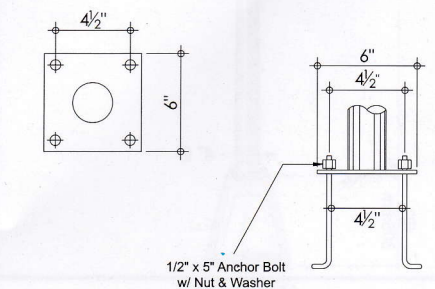

MODEL NO. **S-A-5**

5ft. (1.52M)

MODEL NO. **S-A-4**

4ft. (1.22M)

MODEL NO. **S-A-3**

3ft. (0.91M)

MODEL NO. **S-A-2**

2ft. (0.61M)

MODEL NO. **S-A-1**

1ft. (0.305M)

COUPLING ADAPTER

2" Ø PIPE STRAIGHT STEEL POST

MODEL NO. **S-2-10**

10ft. (3.05M)

MODEL NO. **S-2-9**

9ft. (2.74M)

MODEL NO. **S-2-8**

8ft. (2.44M)

MODEL NO. **S-2-7**

7ft. (2.13M)

MODEL NO. **S-2-6**

6ft. (1.83M)

MODEL NO. **S-2-5**

5ft. (1.52M)

MODEL NO. **S-2-4**

4ft. (1.22M)

MODEL NO. **S-2-3**

3ft. (0.91M)

MODEL NO. **S-2-2**

2ft. (0.61M)

Specification other than the above standard models are made to order.