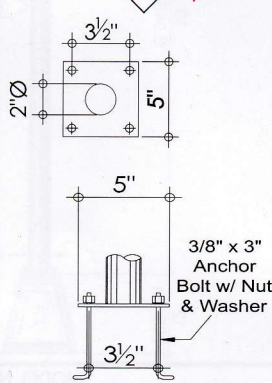

MODEL NO. **S-A-5**

5ft. (1.52M)

MODEL NO. **S-A-4**

4ft. (1.22M)

MODEL NO. **S-A-3**

3ft. (0.91M)

MODEL NO. **S-A-2**

2ft. (0.61M)

MODEL NO. **S-A-1**

1ft. (0.305M)

COUPLING ADAPTER

2" Ø PIPE STRAIGHT STEEL POST

MODEL NO. **S-2-10**

10ft. (3.05M)

MODEL NO. **S-2-9**

9ft. (2.74M)

MODEL NO. **S-2-8**

8ft. (2.44M)

MODEL NO. **S-2-7**

7ft. (2.13M)

MODEL NO. **S-2-6**

6ft. (1.83M)

MODEL NO. **S-2-5**

5ft. (1.52M)

MODEL NO. **S-2-4**

4ft. (1.22M)

MODEL NO. **S-2-3**

3ft. (0.91M)

MODEL NO. **S-2-2**

2ft. (0.61M)

Specification other than the above standard models are made to order.