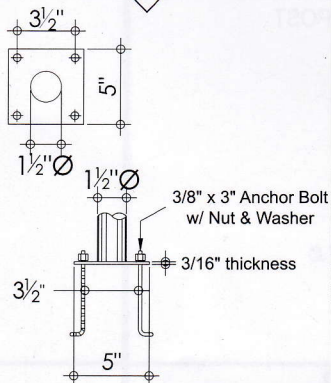

MODEL NO. **S-A-5**

5ft. (1.52M)

MODEL NO. **S-A-4**

4ft. (1.22M)

MODEL NO. **S-A-3**

3ft. (0.91M)

MODEL NO. **S-A-2**

2ft. (0.61M)

MODEL NO. **S-A-1**

1ft. (0.305M)

COUPLING ADAPTER

2" Ø PIPE STRAIGHT STEEL POST

MODEL NO. **S-2-10**

10ft. (3.05M)

MODEL NO. **S-2-9**

9ft. (2.74M)

MODEL NO. **S-2-8**

8ft. (2.44M)

MODEL NO. **S-2-7**

7ft. (2.13M)

MODEL NO. **S-2-6**

6ft. (1.83M)

MODEL NO. **S-2-5**

5ft. (1.52M)

MODEL NO. **S-2-4**

4ft. (1.22M)

MODEL NO. **S-2-3**

3ft. (0.91M)

MODEL NO. **S-2-2**

2ft. (0.61M)

Specification other than the above standard models are made to order.