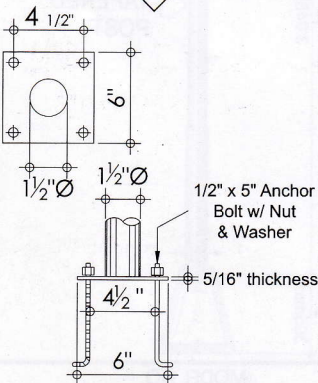

MODEL NO. **S-A-5**

5ft. (1.52M)

MODEL NO. **S-A-4**

4ft. (1.22M)

MODEL NO. **S-A-3**

3ft. (0.91M)

MODEL NO. **S-A-2**

2ft. (0.61M)

MODEL NO. **S-A-1**

1ft. (0.305M)

COUPLING ADAPTER

2" Ø PIPE STRAIGHT STEEL POST

MODEL NO. **S-2-10**

10ft. (3.05M)

MODEL NO. **S-2-9**

9ft. (2.74M)

MODEL NO. **S-2-8**

8ft. (2.44M)

MODEL NO. **S-2-7**

7ft. (2.13M)

MODEL NO. **S-2-6**

6ft. (1.83M)

MODEL NO. **S-2-5**

5ft. (1.52M)

MODEL NO. **S-2-4**

4ft. (1.22M)

MODEL NO. **S-2-3**

3ft. (0.91M)

MODEL NO. **S-2-2**

2ft. (0.61M)

Specification other than the above standard models are made to order.