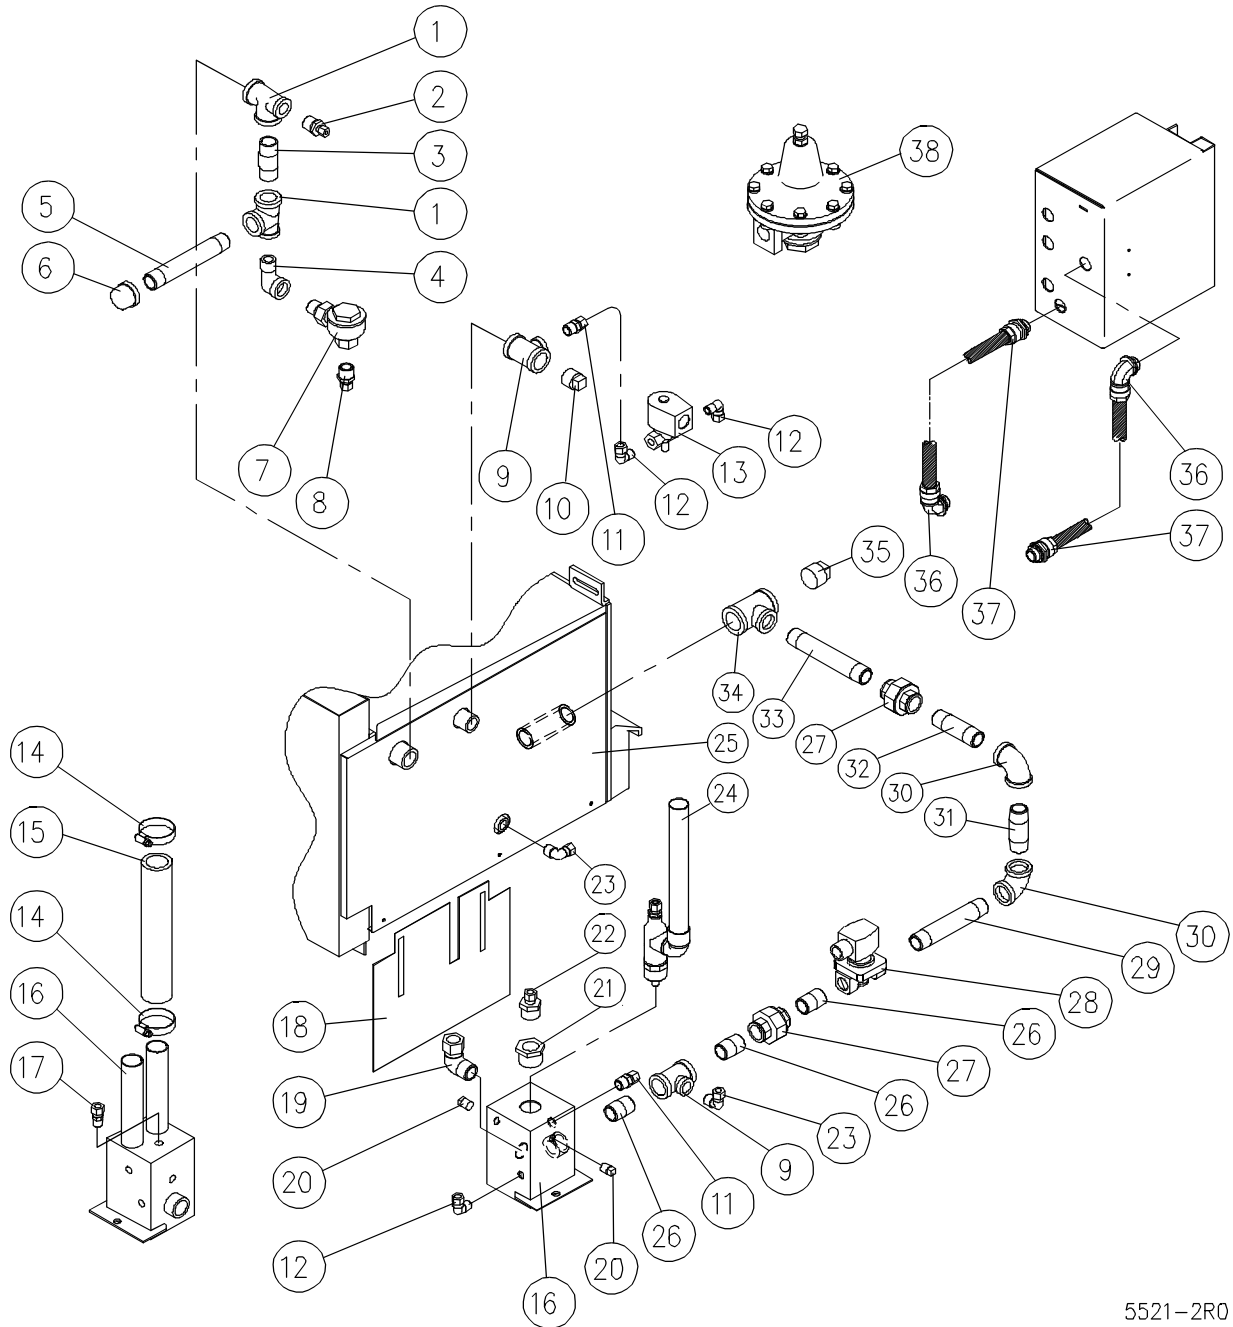

PARTS LIST, GAS BOILERS, MODELS CG320 (E), CG325 (E), CG330 (E)

<u>ITEM</u>	<u>PART No.</u>	<u>DESCRIPTION</u>	<u>CG320</u>	<u>CG325</u>	<u>CG330</u>
31	4874-1	High Limit Thermostat, 500°F	1	1	1
32	3-708C	Elbow, 1/2C x 3/8 NPT	1	1	1
33	9091-000	Close Nipple, 3/8 Brass	1	1	1
34	3-110DC	Bushing, 1/2 MPT x 3/8 MPT	1	1	1
35	9-3111	Burner Box	1	1	
	6827-1	Burner Box			1
36	5395-1	Water Gauge Assembly	1	1	1
*	9108-3	Water Gauge Glass, 5/8 x 5"	1	1	1
*	8-6016	Rod	2	2	2
*	8-6018	Rubber Washer	2	2	2
*	8-6019	Brass Washer	2	2	2
37	3-X101D	Ex Tee, 1/2 NPT	1	1	1
38	9072-000	Close Nipple, 1/2 NPT	1	1	1
39	3-104D	Union Coupling, 1/2 NPT	1	1	1
40	9-3115	Front Insulation Cover	1	1	1
41	9-3113	Right Hand Insulation Cover	1	1	1

* NOT SHOWN.

** SELECT AS REQUIRED.

PARTS LIST, GAS BOILERS, MODELS CG320 (E), CG325 (E), CG330 (E)

FIGURE 3

5521-2R0