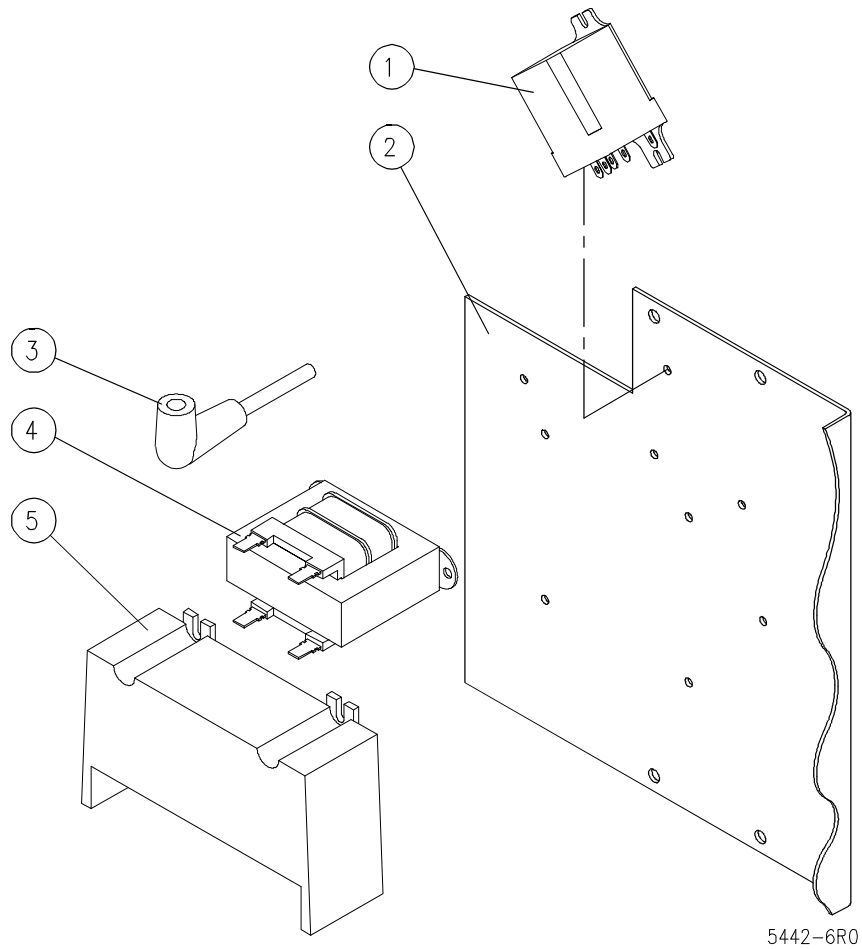

PARTS LIST, GAS BOILERS, MODELS CG320 (E), CG325 (E), CG330 (E)

FIGURE 5

<u>ITEM</u>	<u>PART No.</u>	<u>DESCRIPTION</u>	<u>CG320</u>	<u>CG325</u>	<u>CG330</u>
1	4624-1	Pressure Switch complete with Transducer	3	3	3
2	3-694B	Elbow, 1/4 C x 1/4 MP	3	3	3
3	4-PL04	Pilot Light - Green, 125V	1	1	1
4	9110-1	Power Switch	1	1	1
5	6582-1	Inner Panel	1	1	1
6	6590-1	Decal	1	1	1
7	4602-1	Control Box Cover	1	1	
	4055-2	Control Box Cover			1
8	4-PL07	Pilot Light - Red, 125V	3	3	3
9	4-PL06	Pilot Light - Amber, 125V	1	1	1
10	8-6012	Reset Switch	1	1	1
11	1-33C3	Cover Screw	4	4	4
12	3-696A	Elbow, 3/8C x 1/8 MP	3	3	3
13	3-S252	Water Fill Solenoid	1	1	1
14	3-S162	Cooling Solenoid	1	1	1
15	3-686A	Connector, 3/8C x 1/8 MP	1	1	1
16	1-23C3	Terminal Block Screw	4	4	4
17	4-22TB	Terminal Block Section	2	2	2
18	4-22ES	End Section	1	1	1
19	9-3175-1	Relay - Single Pole, 120V	2	2	2
20	4-TH04	Drain Thermostat	1	1	1
21	1-13C3	Thermostat Screws	2	2	2
22	4-WC80	Low Water Cut Off Secondary	1	1	1
*	4-WP80	Probe	1	1	1

FIGURE 6

ELECTRONIC IGNITION PARTS

5442-6R0