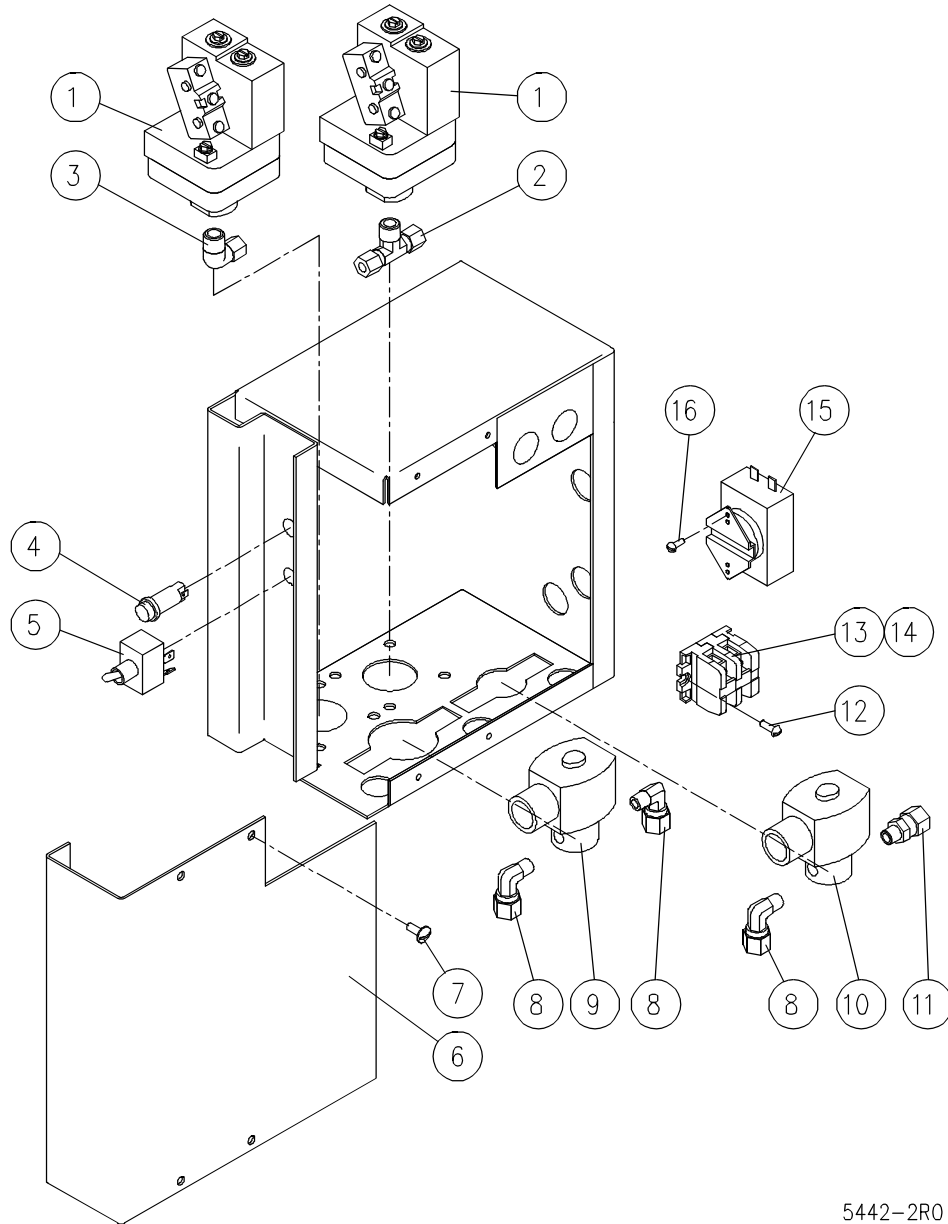

PARTS LIST, GAS BOILERS, MODELS CG320 (E), CG325 (E), CG330 (E)

<u>ITEM</u>	<u>PART No.</u>	<u>DESCRIPTION</u>	<u>CG320</u>	<u>CG325</u>	<u>CG330</u>
25	9-3114	Left Hand Insulation Cover	1	1	1
26	9010-000	Close Nipple, 3/4	3	3	3
27	9015-4	Union, 3/4 NPT	2	2	2
** *	28	3-BEV0	1	1	1
		3-S567	1	1	1
29	9010-044	Nipple 3/4 x 4-1/2"	1	1	1
30	9011-4	Elbow, 3/4	2	2	2
31	9010-040	Nipple, 3/4 x 4"	1	1	1
32	9010-032	Nipple, 3/4 x 3-1/4"	1	1	1
33	9010-060	Nipple, 3/4 x 6"	1	1	1
34	9013-11	Tee, 1 x 1 x 3/4	1	1	1
35	9035-6	Pipe Plug 1"	1	1	1
36	9108-1	Liquid Tite Elbow 3/8"	2	2	2
37	9019-1	Liquid Tite Connector 3/8"	2	2	2
38	3-PR52	Pressure Regulator	1	1	1
*	39	7140-1			1

* NOT SHOWN.

** SELECT AS REQUIRED.

FIGURE 4

STANDARD CONTROLS

5442-2R0

PARTS LIST, GAS BOILERS, MODELS CG320 (E), CG325 (E), CG330 (E)

FIGURE 4

<u>ITEM</u>	<u>PART No.</u>	<u>DESCRIPTION</u>	<u>CG320</u>	<u>CG325</u>	<u>CG330</u>
1	4624-1	Pressure Switch Complete With Transducer	2	2	2
2	3-724B	Tee, 1/4 C	1	1	1
3	3-694B	Elbow, 1/4C x 1/4 MP	1	1	1
4	4-PL04	Pilot Light - Green, 120V	1	1	1
5	9110-1	Power Switch	1	1	1
6	3238-1	Control Box Cover	1	1	
	4055-1	Control Box Cover			1
7	1-33C3	Cover Screws	4	4	4
8	3-696A	Elbow, 3/8C x 1/8 MP	3	3	3
9	3-S252	Water Fill Solenoid	1	1	1
10	3-S162	Condensate Solenoid	1	1	1
11	3-686A	Connector, 3/8 C x 1/8 MP	1	1	1
12	1-23C3	Terminal Block Screws	4	4	4
13	4-22TB	Terminal Block Section	3	3	3
14	4-22ES	End Section	1	1	1
15	4-TH04	Drain Thermostat	1	1	1
16	1-13C3	Thermostat Screws	2	2	2