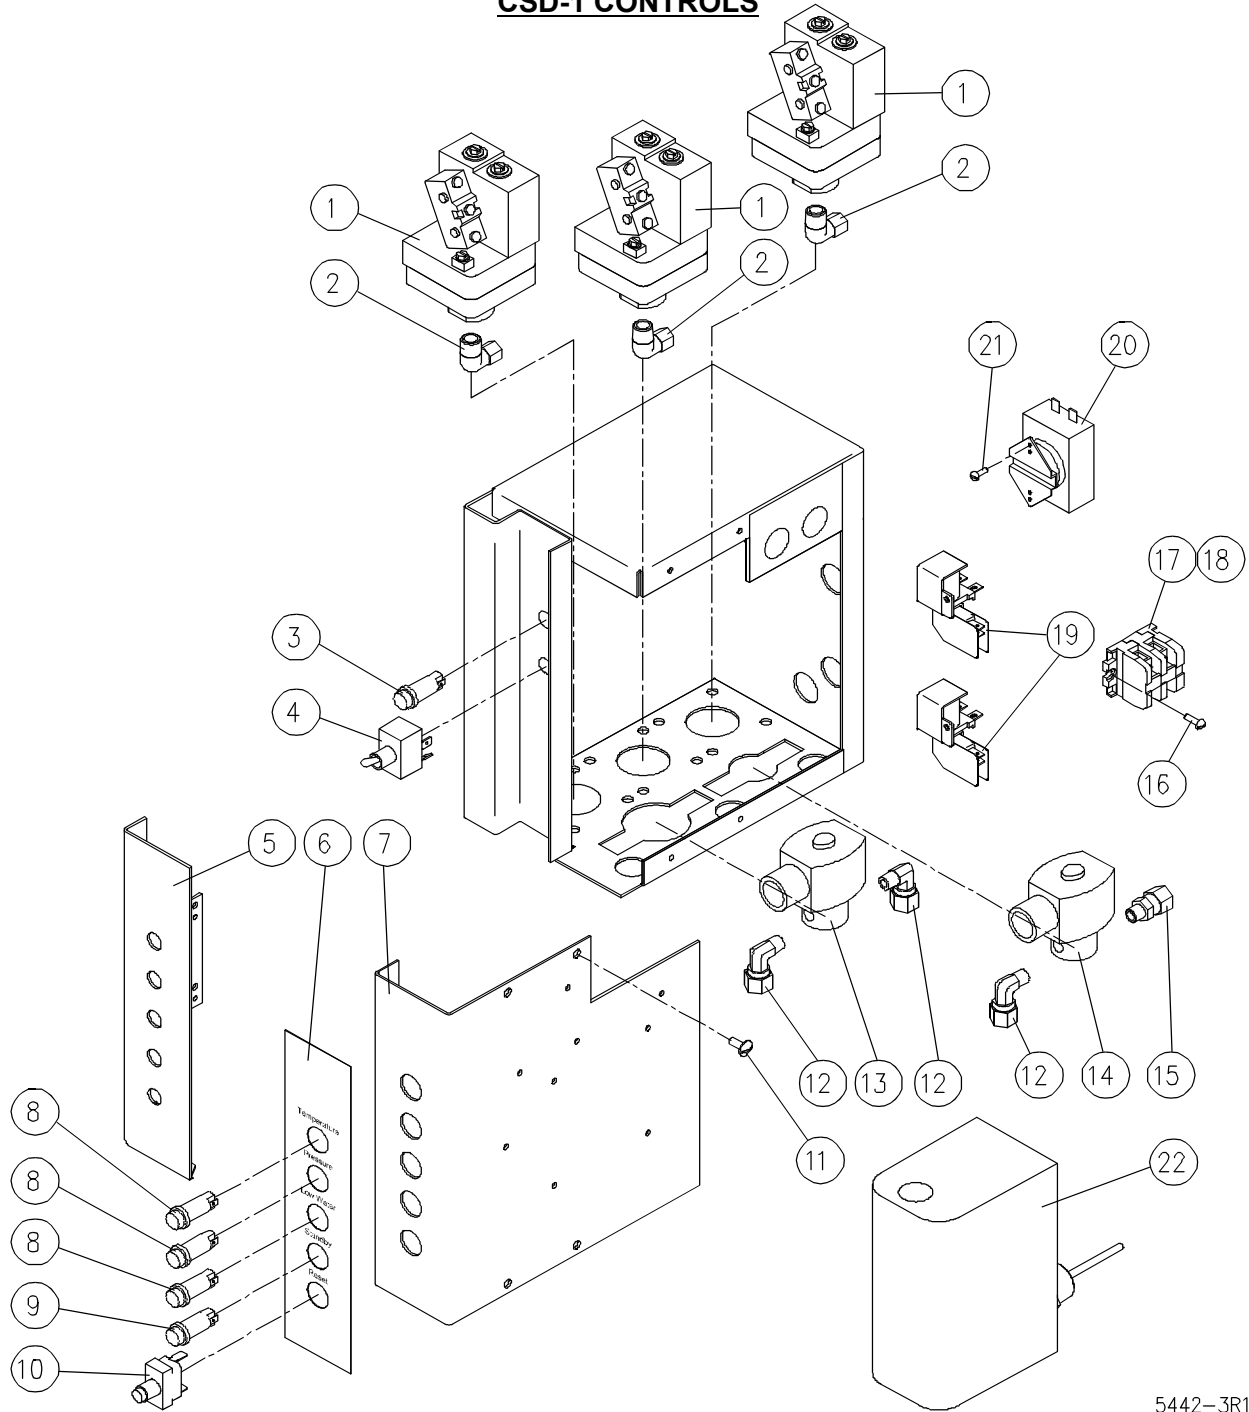

* NOT SHOWN.

** SELECT AS REQUIRED.

FIGURE 4

STANDARD CONTROLS

5442-2R0

PARTS LIST, GAS BOILERS, MODELS CG320 (E), CG325 (E), CG330 (E)

FIGURE 4

<u>ITEM</u>	<u>PART No.</u>	<u>DESCRIPTION</u>	<u>CG320</u>	<u>CG325</u>	<u>CG330</u>
1	4624-1	Pressure Switch Complete With Transducer	2	2	2
2	3-724B	Tee, 1/4 C	1	1	1
3	3-694B	Elbow, 1/4C x 1/4 MP	1	1	1
4	4-PL04	Pilot Light - Green, 120V	1	1	1
5	9110-1	Power Switch	1	1	1
6	3238-1	Control Box Cover	1	1	
	4055-1	Control Box Cover			1
7	1-33C3	Cover Screws	4	4	4
8	3-696A	Elbow, 3/8C x 1/8 MP	3	3	3
9	3-S252	Water Fill Solenoid	1	1	1
10	3-S162	Condensate Solenoid	1	1	1
11	3-686A	Connector, 3/8 C x 1/8 MP	1	1	1
12	1-23C3	Terminal Block Screws	4	4	4
13	4-22TB	Terminal Block Section	3	3	3
14	4-22ES	End Section	1	1	1
15	4-TH04	Drain Thermostat	1	1	1
16	1-13C3	Thermostat Screws	2	2	2

PARTS LIST, GAS BOILERS, MODELS CG320 (E), CG325 (E), CG330 (E)

FIGURE 5

CSD-1 CONTROLS

5442-3R1

PARTS LIST, GAS BOILERS, MODELS CG320 (E), CG325 (E), CG330 (E)

FIGURE 5

<u>ITEM</u>	<u>PART No.</u>	<u>DESCRIPTION</u>	<u>CG320</u>	<u>CG325</u>	<u>CG330</u>
1	4624-1	Pressure Switch complete with Transducer	3	3	3
2	3-694B	Elbow, 1/4 C x 1/4 MP	3	3	3
3	4-PL04	Pilot Light - Green, 125V	1	1	1
4	9110-1	Power Switch	1	1	1
5	6582-1	Inner Panel	1	1	1
6	6590-1	Decal	1	1	1
7	4602-1	Control Box Cover	1	1	
	4055-2	Control Box Cover			1
8	4-PL07	Pilot Light - Red, 125V	3	3	3
9	4-PL06	Pilot Light - Amber, 125V	1	1	1
10	8-6012	Reset Switch	1	1	1
11	1-33C3	Cover Screw	4	4	4
12	3-696A	Elbow, 3/8C x 1/8 MP	3	3	3
13	3-S252	Water Fill Solenoid	1	1	1
14	3-S162	Cooling Solenoid	1	1	1
15	3-686A	Connector, 3/8C x 1/8 MP	1	1	1
16	1-23C3	Terminal Block Screw	4	4	4
17	4-22TB	Terminal Block Section	2	2	2
18	4-22ES	End Section	1	1	1
19	9-3175-1	Relay - Single Pole, 120V	2	2	2
20	4-TH04	Drain Thermostat	1	1	1
21	1-13C3	Thermostat Screws	2	2	2
22	4-WC80	Low Water Cut Off Secondary	1	1	1
*	4-WP80	Probe	1	1	1