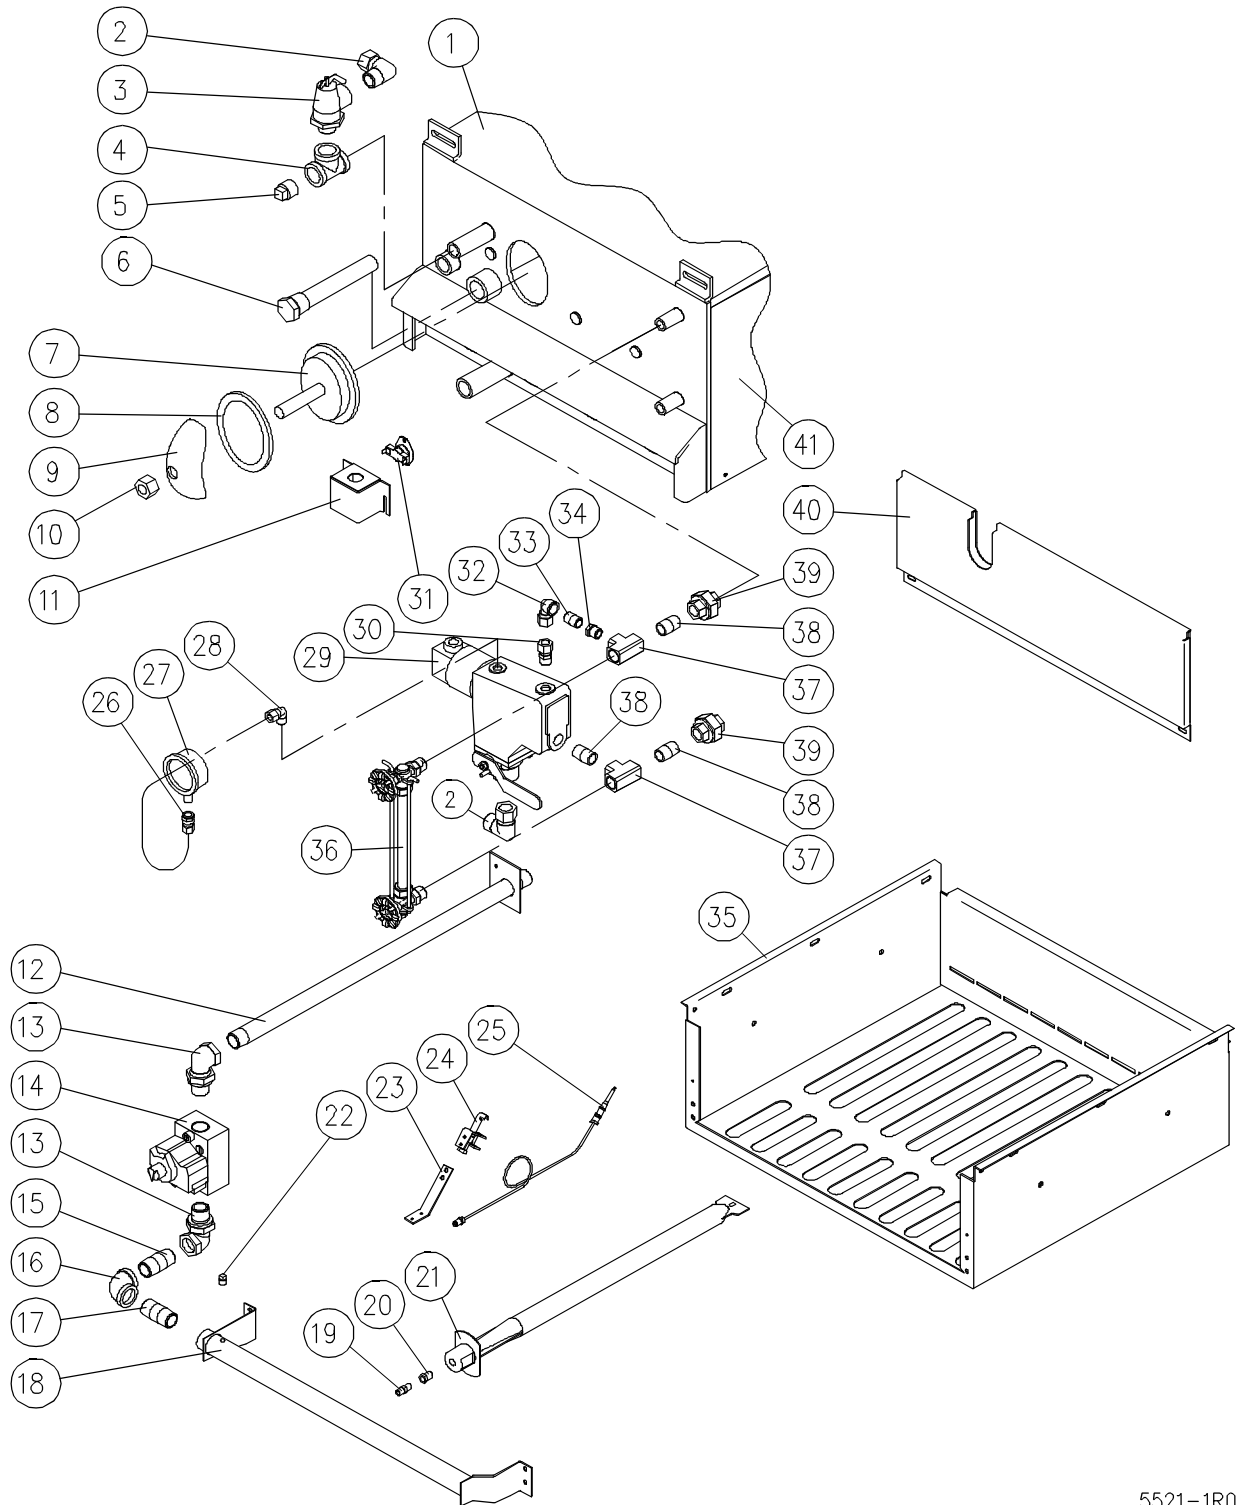

PARTS LIST

GAS BOILERS

MODELS: CG320 (E)
CG325 (E)
CG330 (E)

WWW.SOLARISSTEAM.COM

PARTS LIST, GAS BOILERS, MODELS CG320 (E), CG325 (E), CG330 (E)

FIGURE 1

GAS BOILER SHELLS, 24" WIDE

(Choose replacement boiler shell based on description and shape of flue as illustrated in the diagrams. Illustrations are based on front view of the boiler when looking at front of unit.)

5442-5R1

PARTS LIST, GAS BOILERS, MODELS CG320 (E), CG325 (E), CG330 (E)

FIGURE 2

5521-1R0

PARTS LIST, GAS BOILERS, MODELS CG320 (E), CG325 (E), CG330 (E)

FIGURE 2

<u>ITEM</u>	<u>PART No.</u>	<u>DESCRIPTION</u>	<u>CG320</u>	<u>CG325</u>	<u>CG330</u>	
1	9-3112	Top Insulation Cover	1	1	1	
2	3-6912E	Elbow, 3/4C x 3/4 MPT	1	1	1	
3	3-SRV3	Safety Relief Valve	1	1	1	
4	9013-10	Tee, 3/4 FPT	1	1	1	
5	9034-5	Square Head Plug 3/4 NPT	1	1	1	
**	6	9-3441	Anode 1" NPT x 6"	1	1	1
*	8-6011	Anode (Hanging)	1	1	1	
7	8-1922	Hand Hole Cover Plate	1	1	1	
8	8-1923	Hand Hole Gasket	1	1	1	
9	8-1924	Yoke	1	1	1	
10	2-75U0	Nut	1	1	1	
11	4079-1	High Limit Box	1	1	1	
12	5522-1	Gas Supply Pipe Assembly	1	1	1	
13	3-U6BE	Union Elbow, 3/4"	1	1	1	
**	14	6-36CO	Combination Gas Control, Natural	1	1	1
		6-36CO-1	Combination Gas Control, LP	1	1	1
**	5447-1	Combination Gas Control, Natural, Electronic Ignition	1	1	1	
**	5447-2	Combination Gas Control LP, Electronic Ignition	1	1	1	
15	9010-030	Nipple, 3/4 x 3"	1	1	1	
16	9011-4	Elbow, 3/4"	1	1	1	
17	9010-024	Nipple, 3/4 x 2-1/2	1	1	1	
18	2236-1	Manifold Assembly	1	1		
	2920-1	Manifold Assembly			1	
19	3-122A	Hex Nipple	8	10	8	