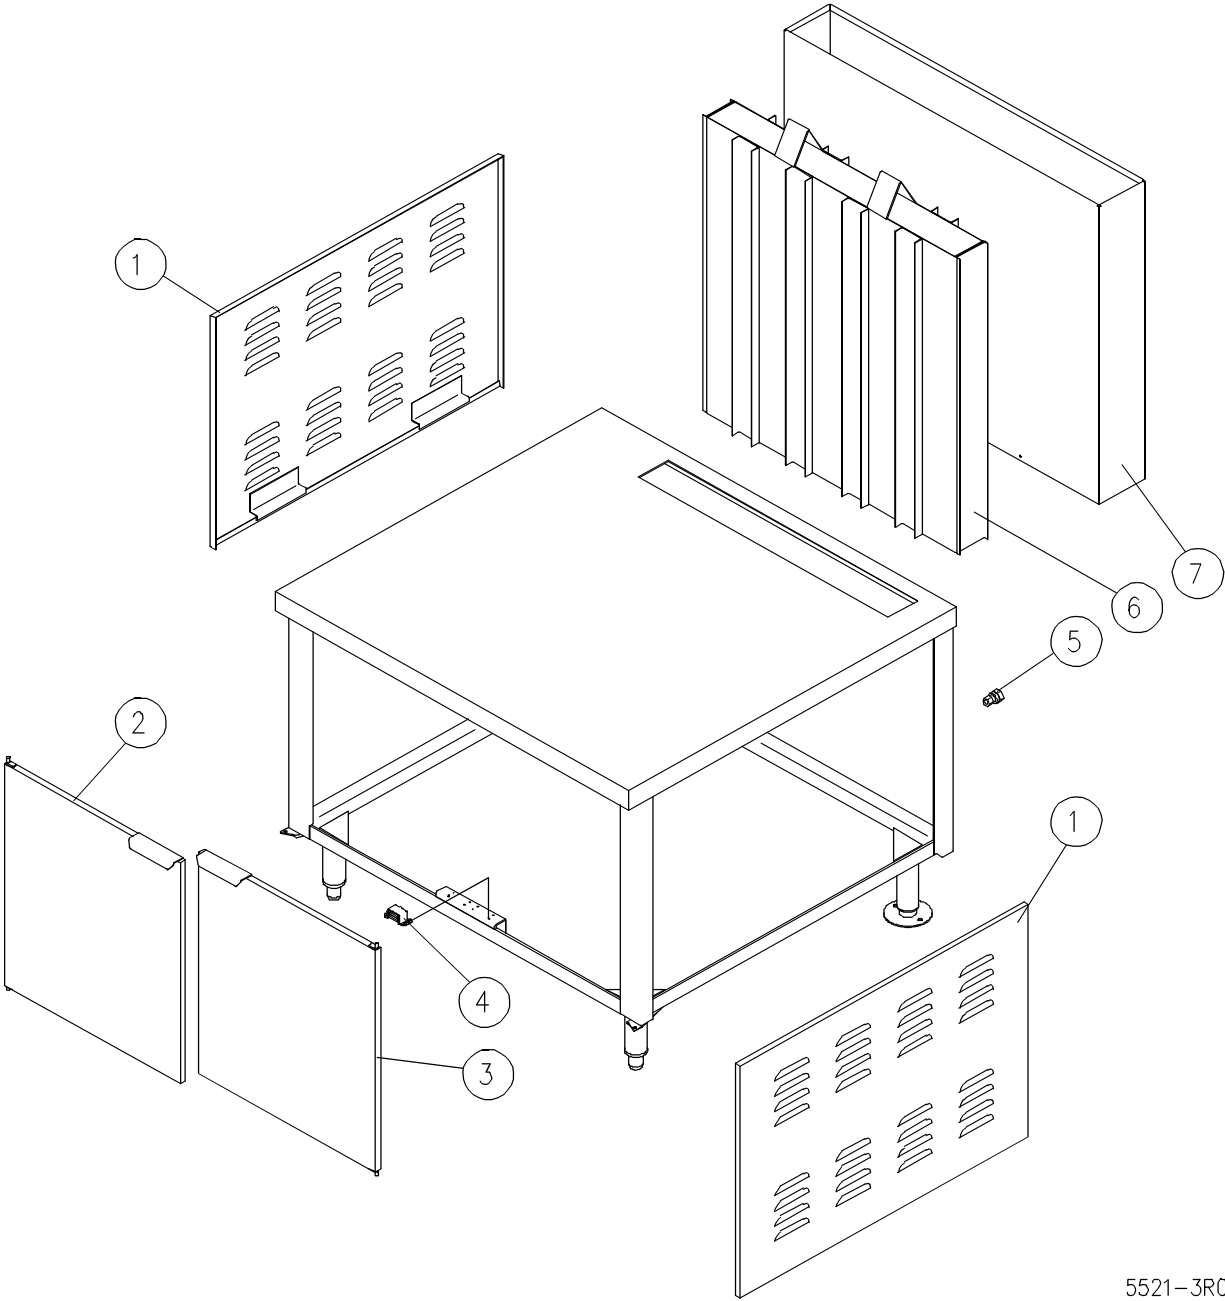

PARTS LIST, GAS BOILERS, MODELS CG320 (E), CG325 (E), CG330 (E)

FIGURE 6

<u>ITEM</u>	<u>PART No.</u>	<u>DESCRIPTION</u>	<u>CG320</u>	<u>CG325</u>	<u>CG330</u>
1	4-RL55	Relay	1	1	1
2	4135-1	Control Box Cover	1	1	
	4055-1	Control Box Cover			1
3	9-3382	Ignitor Cable	1	1	1
4	9123-1	Transformer, 115/24V, 50/60 Hz, 50 VA	1	1	1
5	9-3381	Ignition Module	1	1	1

PARTS LIST, GAS BOILERS, MODELS CG320 (E), CG325 (E), CG330 (E)

FIGURE 7

5521-3R0