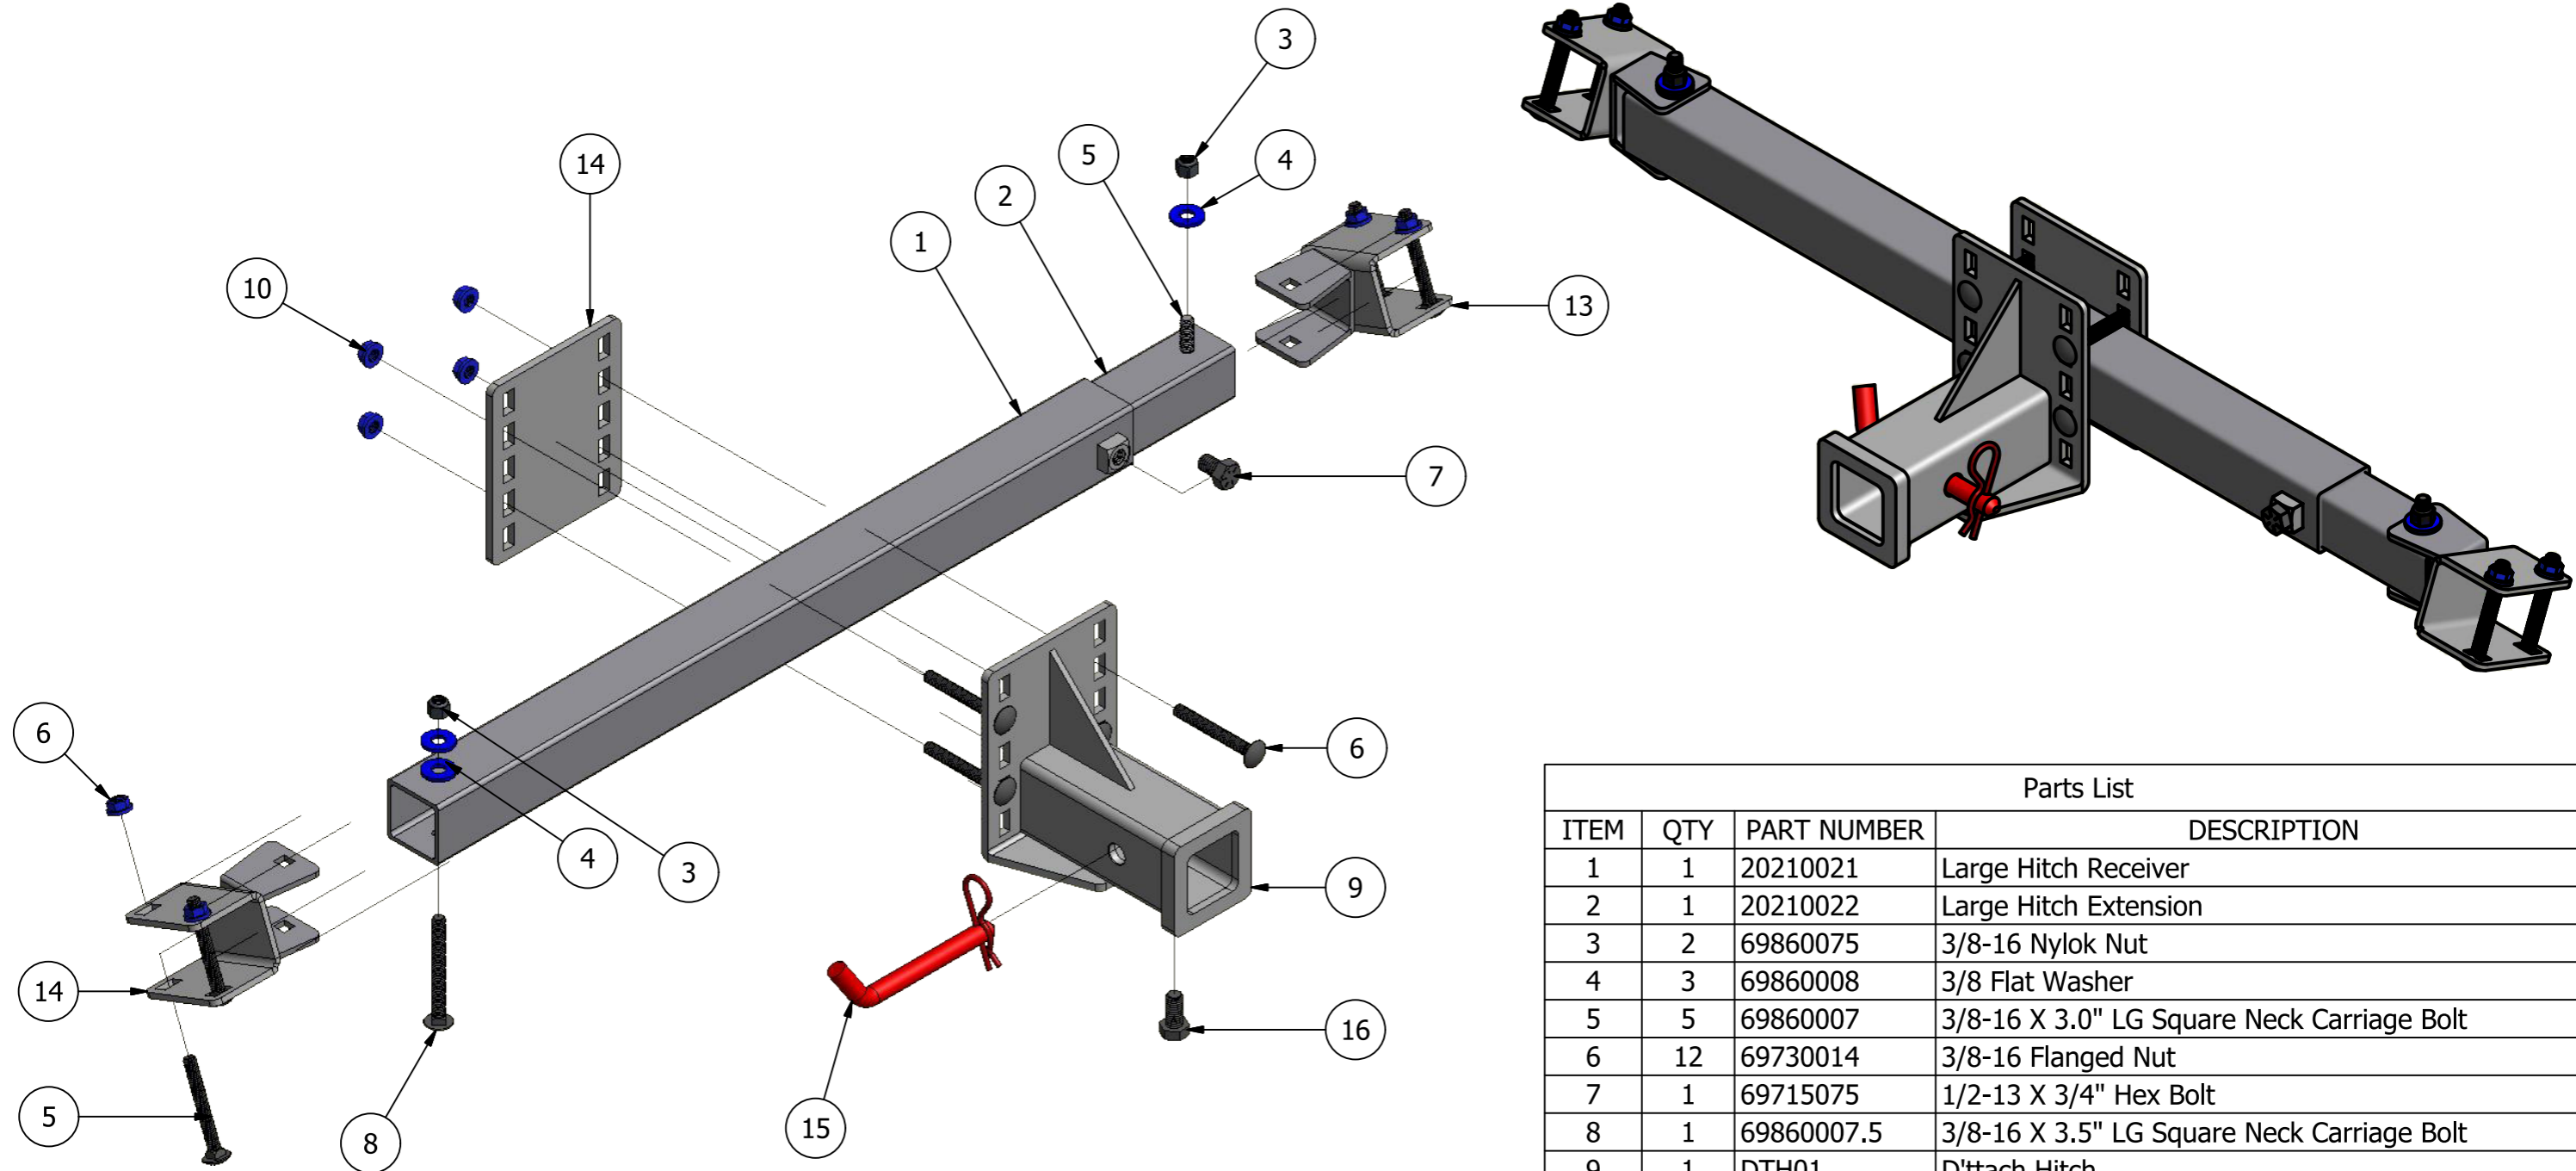

NOTE: Part Number **DTHWRI-4861FD** 2020 & Up Small Telescopic Cross Bar Spans 20-26 inches between castor arms with 48"-61" Wright Stander Fixed Deck Brackets.
Includes all parts below.

Parts List			
ITEM	QTY	PART NUMBER	DESCRIPTION
1	1	20210021	Large Hitch Receiver
2	1	20210022	Large Hitch Extension
3	2	69860075	3/8-16 Nylok Nut
4	3	69860008	3/8 Flat Washer
5	5	69860007	3/8-16 X 3.0" LG Square Neck Carriage Bolt
6	12	69730014	3/8-16 Flanged Nut
7	1	69715075	1/2-13 X 3/4" Hex Bolt
8	1	69860007.5	3/8-16 X 3.5" LG Square Neck Carriage Bolt
9	1	DTH01	D'ttach Hitch
10	1	DTHBP	D'ttach Hitch Back Plate
11	1	DT58HP	5/8 Hitch Pin w/ Cotter Pin
12	1	69715100	1/2-13 X 1.0" Hex Bolt
13	1	20210028	Fixed Deck Left Bracket for the 1.75 Extension Tube
14	1	20210027	Fixed Deck Right Bracket for the 2" Receiver Tube