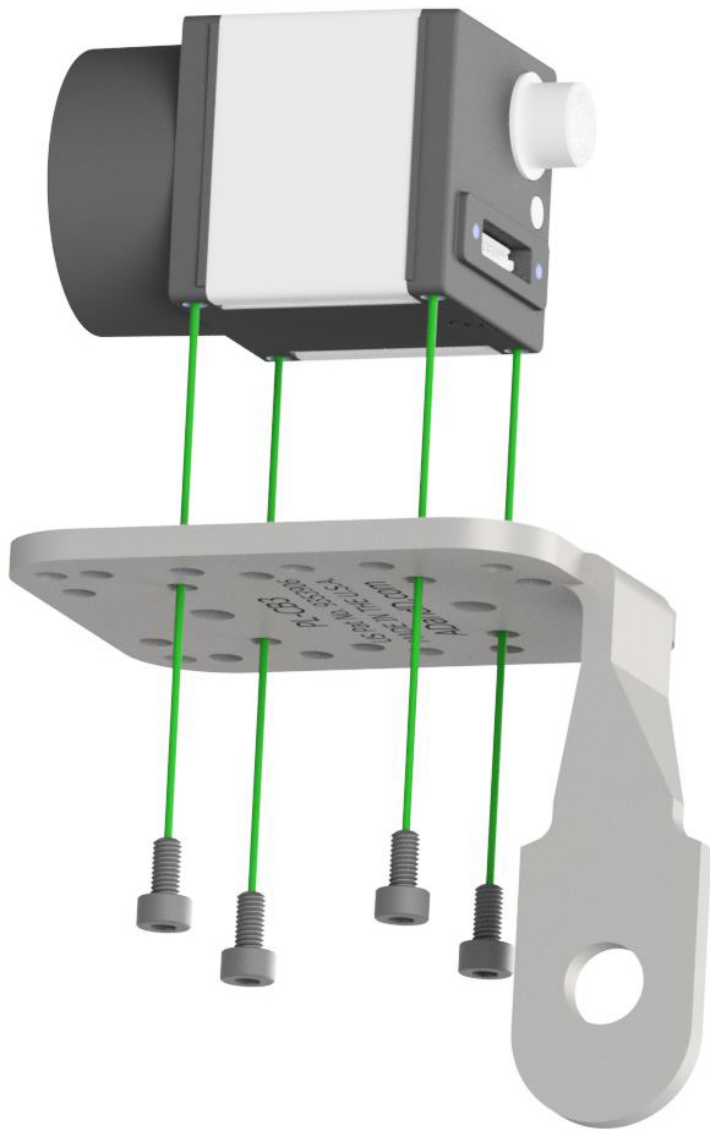

# ADandD P/N PL-CB3

Mounting for IDS UI-3040 Series Camera

Mounts with included (4) S.H.C.S. - M3-0.5mm X 6mm 18-8SS

# Sample Setup Application