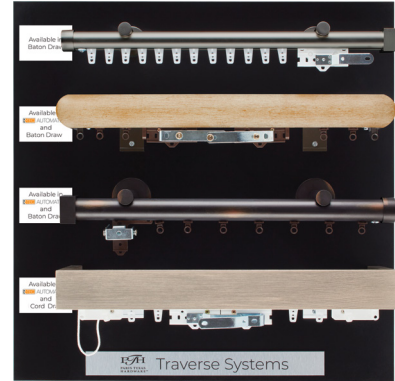

new Traverse Wall Display Board
PTH22TDB
24" H x 24" W x 6" Deep
Wall Mount