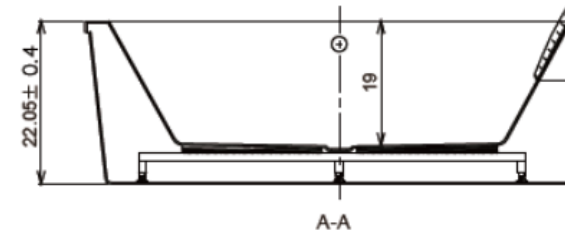

CABALO

Where performance meets design.

RF1220B Freestanding Acrylic Bath

Features:

Modern Design
67" L x 32"W
Acrylic
White

www.cabalo.ca