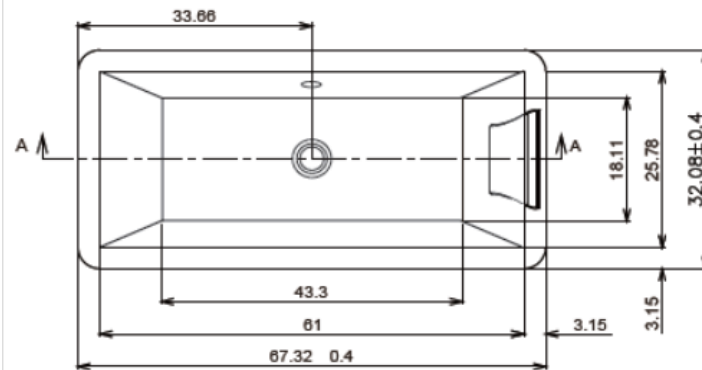

CABALO

Where performance meets design.

RF1220B Freestanding Acrylic Bath

Features:

Modern Design
67" L x 32"W
Acrylic
White

www.cabalo.ca