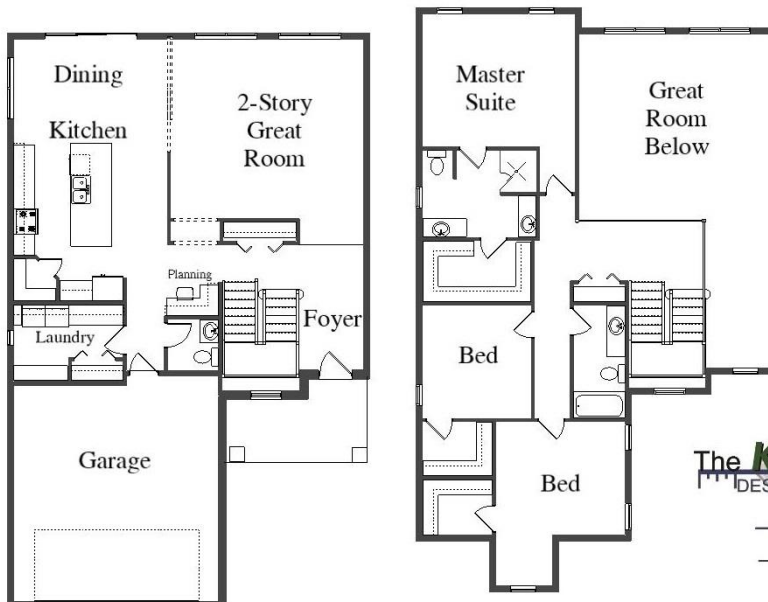

Your Land Your Style Your Home Your Way
Design + Build = Your Best Value

In Town 5036
2200 Sq.Ft.

Copyright © 2020 Kraus Design Build
All Rights Reserved

Designed For Your
50' x 120' Lot

The **Kraus** Company
DESIGN BUILD