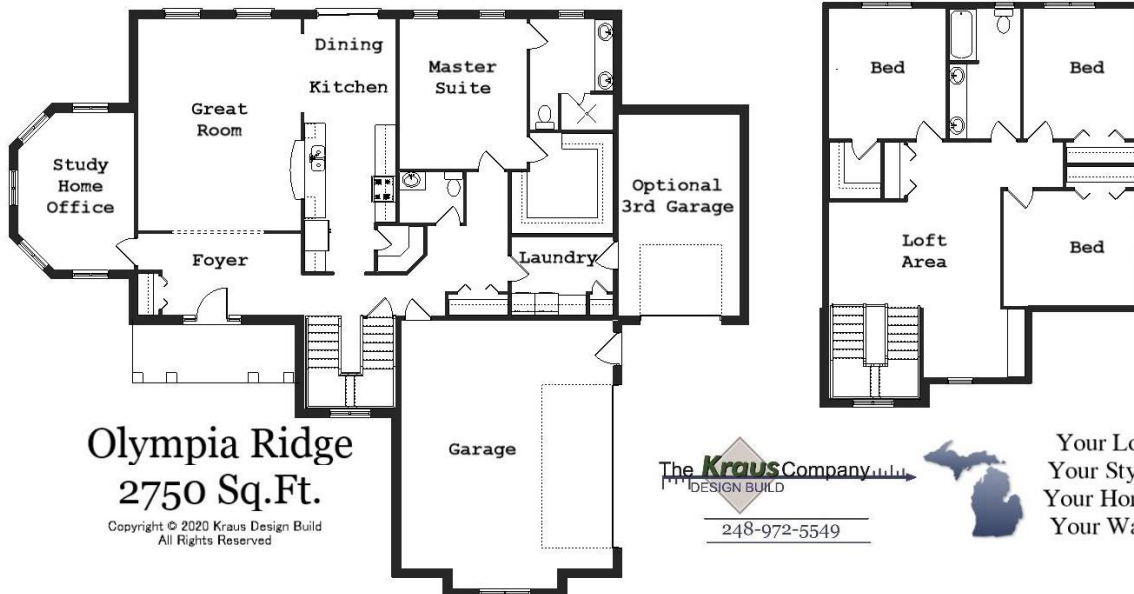

Your Land Your Style Your Home Your Way  
Design + Build = Your Best Value

www.krausbuild.com

Olympia Ridge  
2750 Sq.Ft.

Copyright © 2020 Kraus Design Build  
All Rights Reserved

The **Kraus** Company, LLC  
DESIGN BUILD

248-972-5549

Your Lot  
Your Style  
Your Home  
Your Way

Setting the New Standard