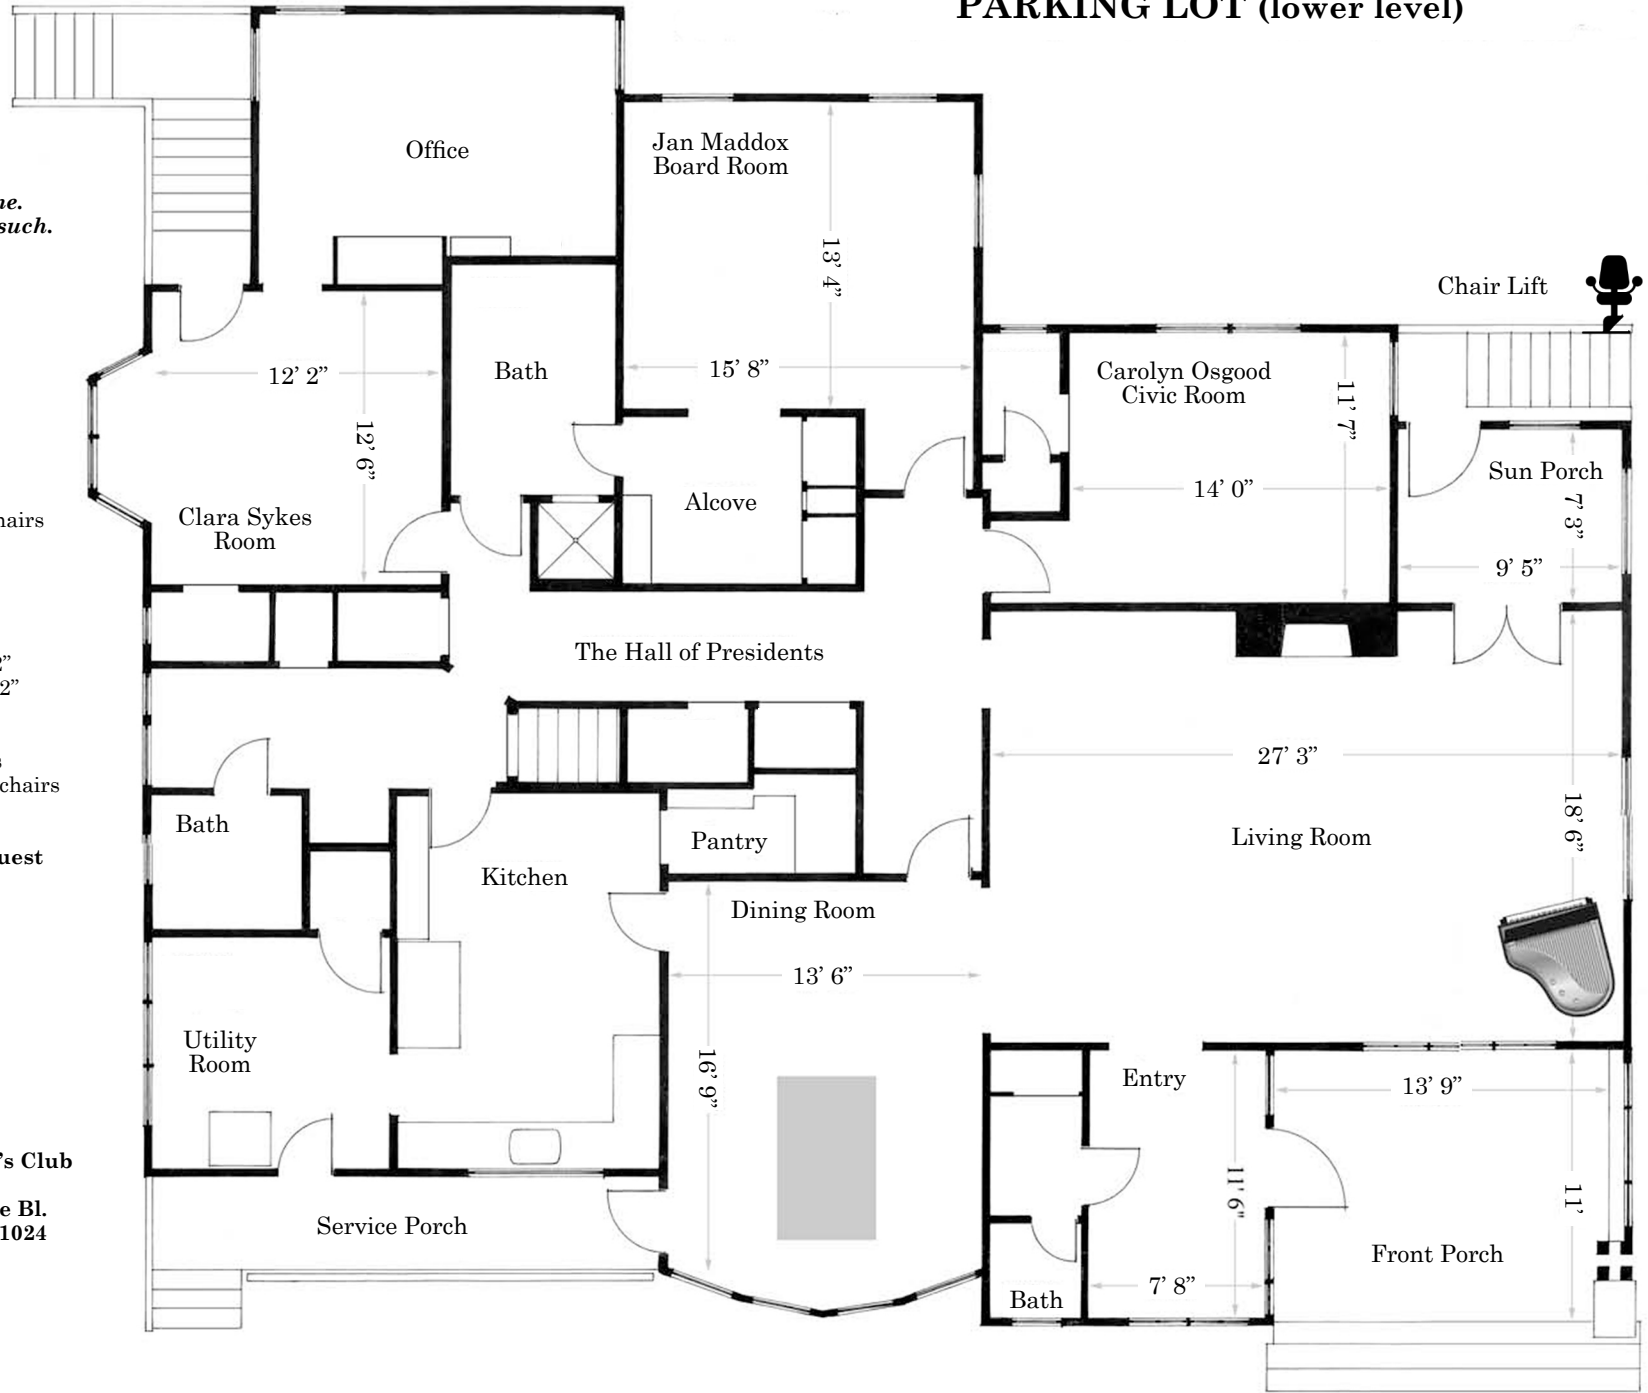

**PARKING LOT (lower level)**

*This is our home.  
Please treat it as such.*

**Tables**  
 (1) Formal Dining Room  
 Table—45" x 108" w/6 chairs  
 (3) Misc. tables

**Folding Tables**  
 (11) Resin, each 30" x 72"  
 (2) Formica, each 30" x 72"

**Chairs**  
 (50) metal folding chairs  
 (86) cushioned stacking chairs

**Essick House Total Guest  
 Capacity is 75**

**Sierra Madre Woman's Club  
 Essick House  
 550 W. Sierra Madre Bl.  
 Sierra Madre, CA 91024  
 626.355.4379**

Chair Lift 