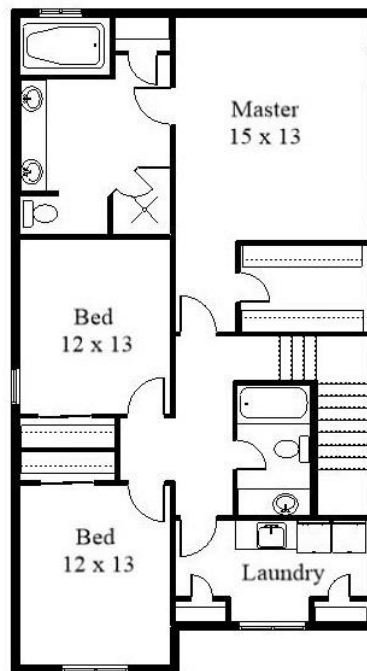

Your Land Your Style Your Home Your Way

Design + Build = Your Best Value

IN-Town 4008D
2100 Sq.Ft.

KRAUS
DESIGN + BUILD
248-972-5549

Copyright © 2017 Kraus Design
All Rights Reserved

Setting the New Standard