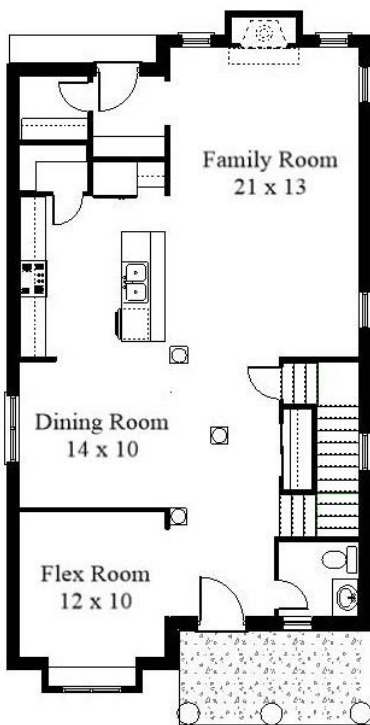

Your Land Your Style Your Home Your Way

Design + Build = Your Best Value

IN-Town 4008D
2100 Sq.Ft.

KRAUS
DESIGN + BUILD
248-972-5549

Copyright © 2017 Kraus Design
All Rights Reserved

Setting the New Standard