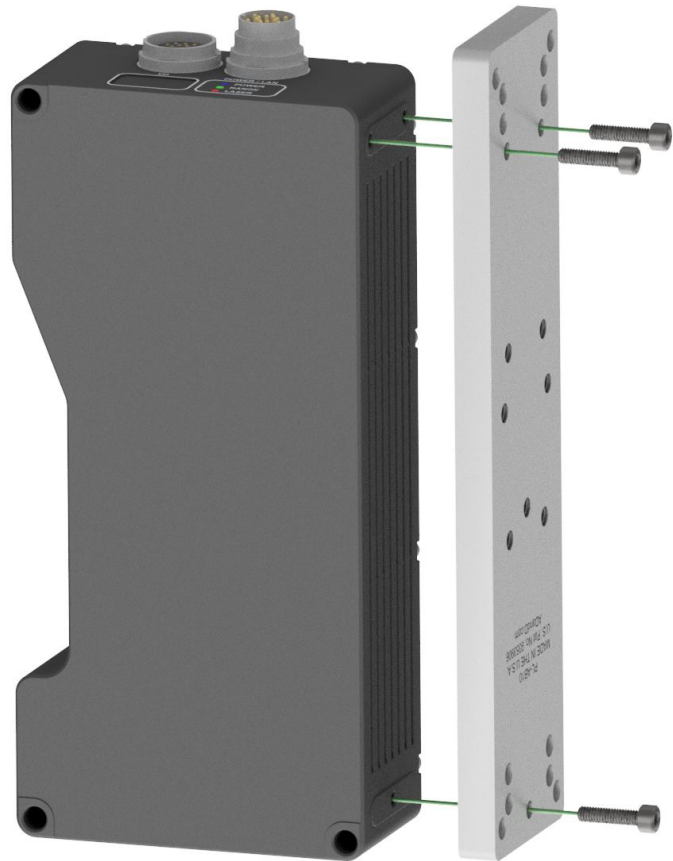

ADandD P/N PL-AB10

Mounting for LMI Gocator 2440

Mounts with included (3) S.H.C.S. - M4-0.7mm X 16mm 18-8SS

Sample Setup Application