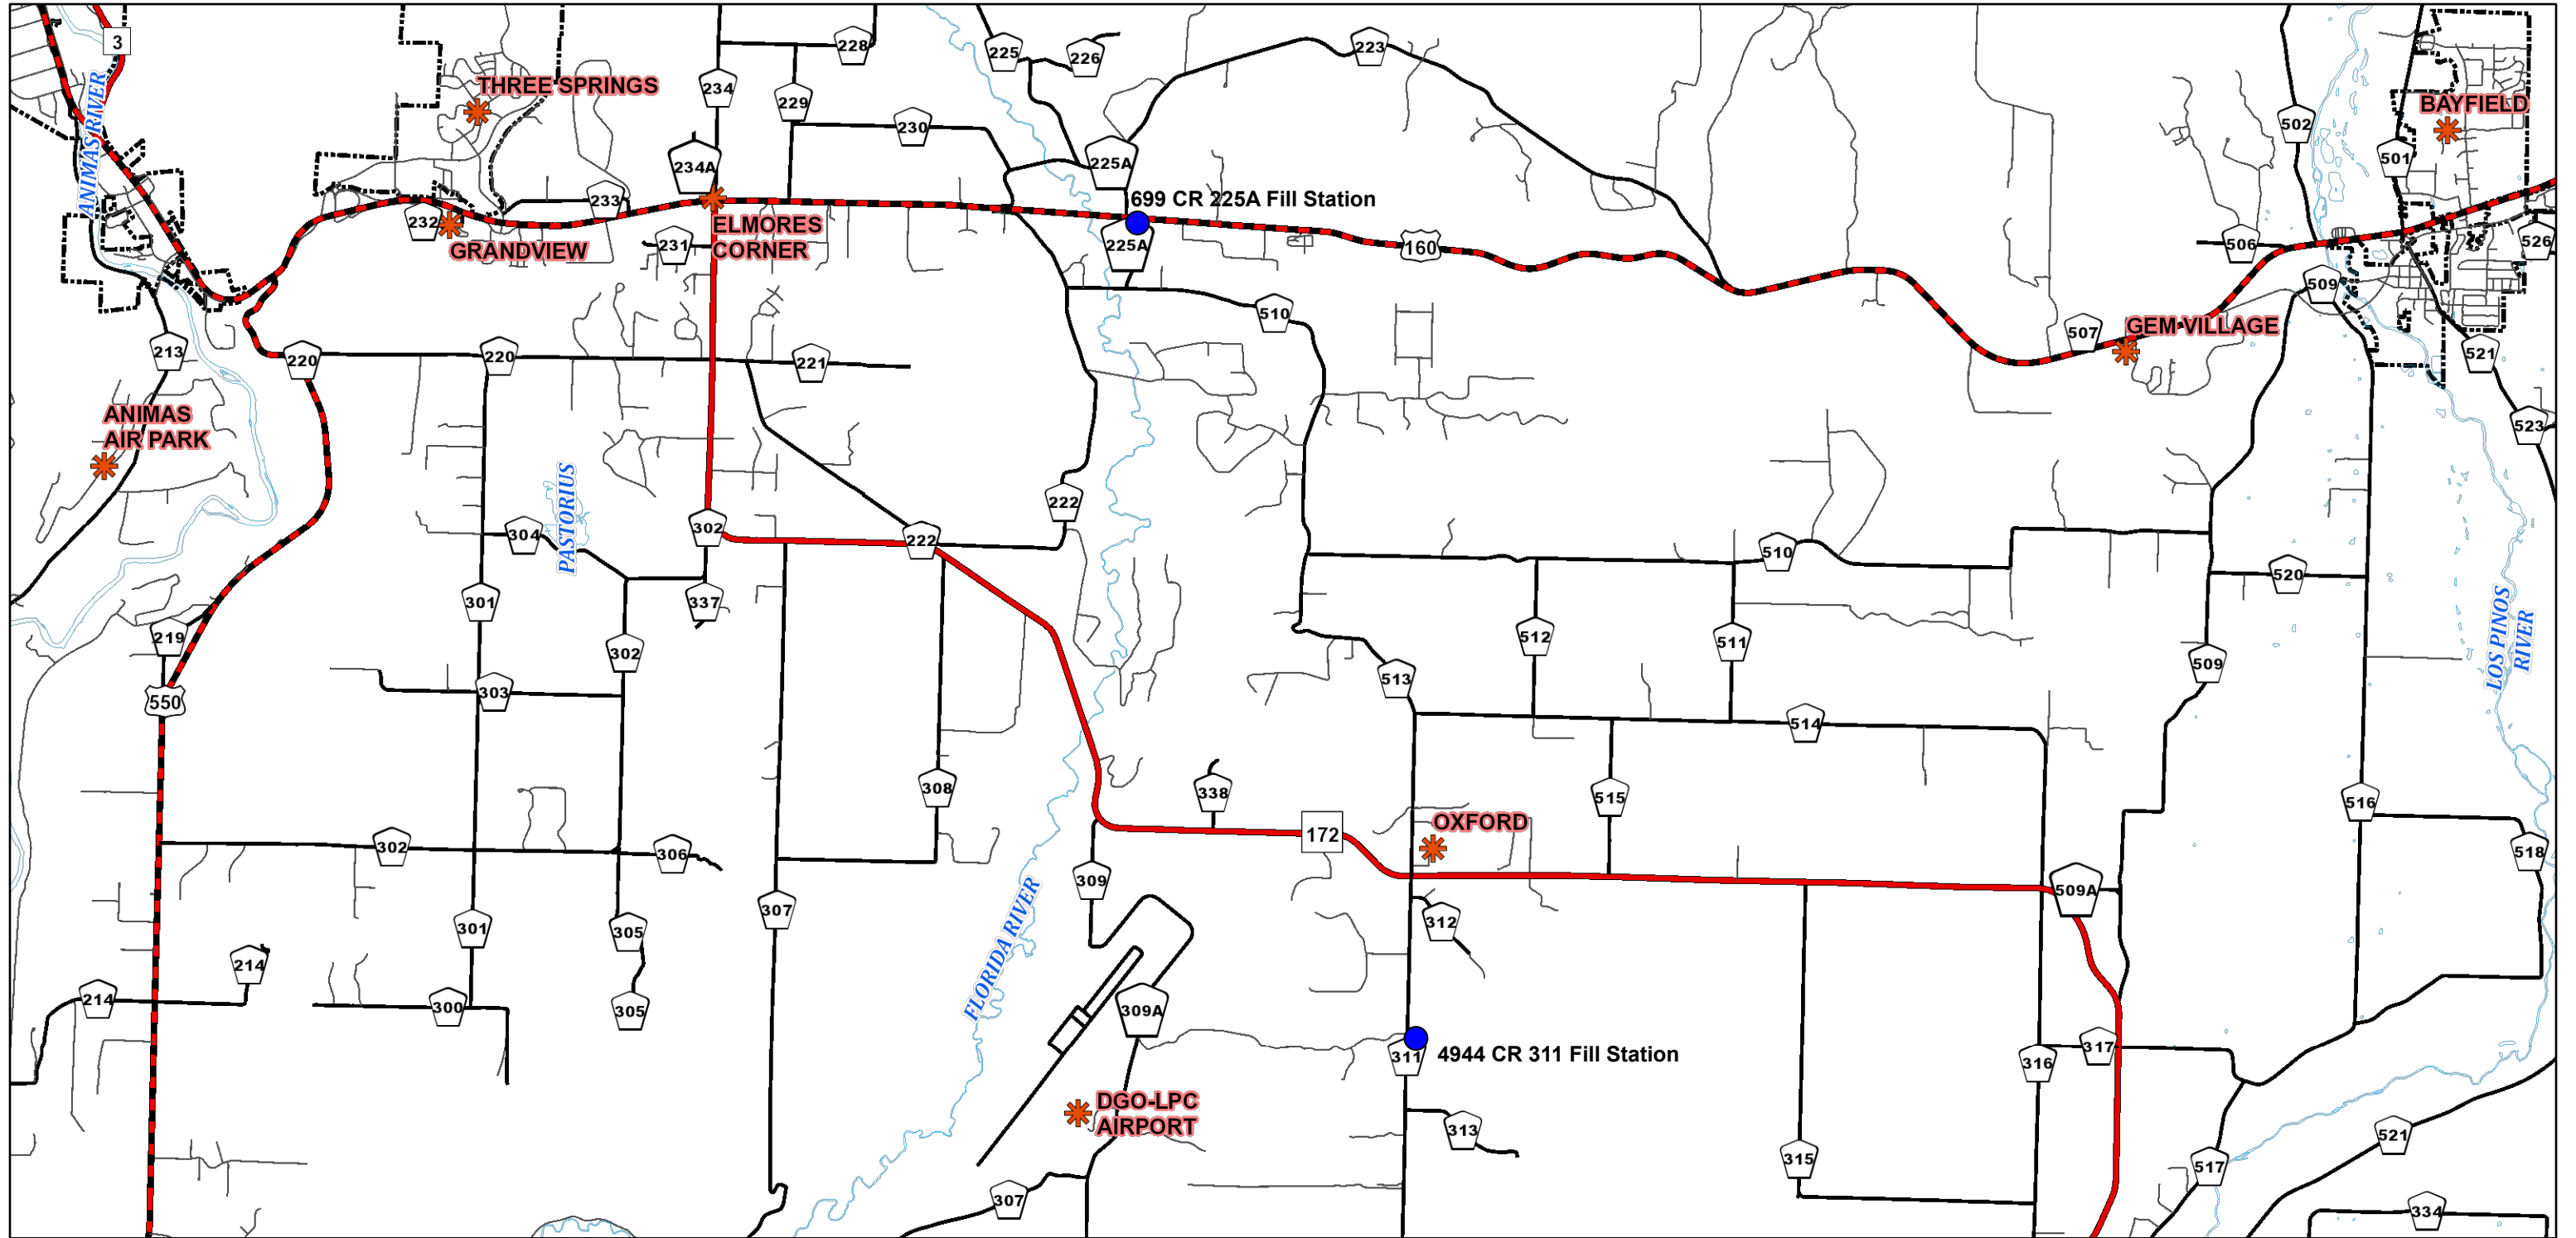

LAPLAWD FILL STATIONS

December 21, 2020

1:64,000

Admin