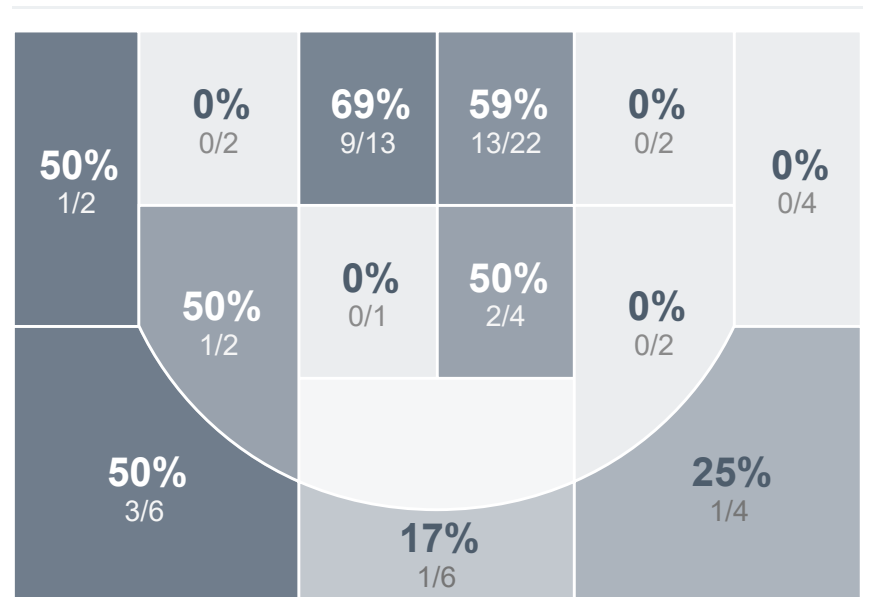

Dickinson Girls Varsity Basketball