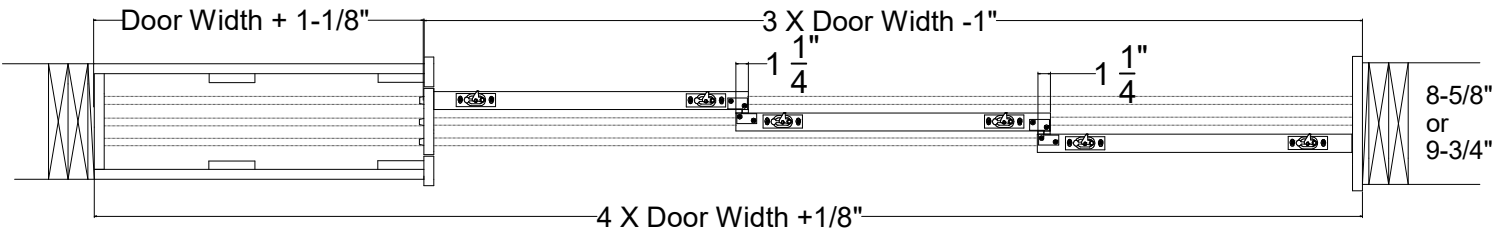

3 DOOR MULTIPASS UNIT