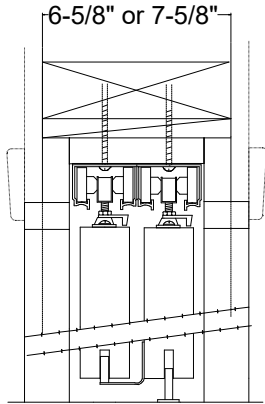

Waterloo Mfg., Inc.

Waterloo Mfg., Inc.

606 N. Bell Blvd. Cedar Park, Texas 78613

(512) 219-1935 fax; (512) 219-7378 e-mail: jcburch@wlmfg.com

Web Site : WLMFG.COM

Trackless Guides

Track spacing for 1-3/4" doors

6-5/8" wall will accommodate two 1-3/8" thick doors
7-5/8" wall will accommodate two 1-3/4" thick doors

8-5/8" wall will accommodate three 1-3/8" doors.
9-3/4" wall will accommodate three 1-3/4" doors.