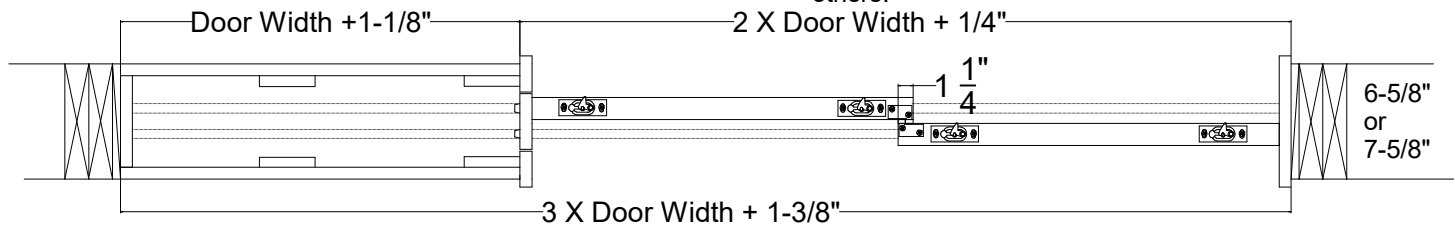

6-5/8" wall will accommodate two 1-3/8" thick doors
7-5/8" wall will accommodate two 1-3/4" thick doors

8-5/8" wall will accommodate three 1-3/8" doors.
9-3/4" wall will accommodate three 1-3/4" doors.

Bottom guide tracks or trackless guides are included but must be installed at job site by others!

2 DOOR MULTIPASS UNIT