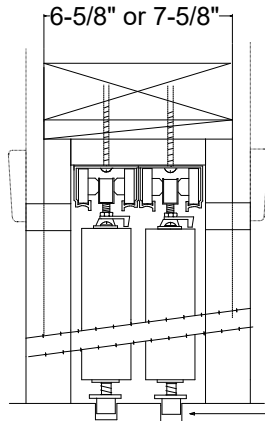

Waterloo Mfg., Inc.

Waterloo Mfg., Inc.

606 N. Bell Blvd. Cedar Park, Texas 78613

(512) 219-1935 fax; (512) 219-7378 e-mail: jcburch@wlmfg.com

Web Site : WLMFG.COM

Trackless Guides

Track spacing for 1-3/4" doors

6-5/8" wall will accommodate two 1-3/8" thick doors
7-5/8" wall will accommodate two 1-3/4" thick doors

8-5/8" wall will accommodate three 1-3/8" doors.
9-3/4" wall will accommodate three 1-3/4" doors.