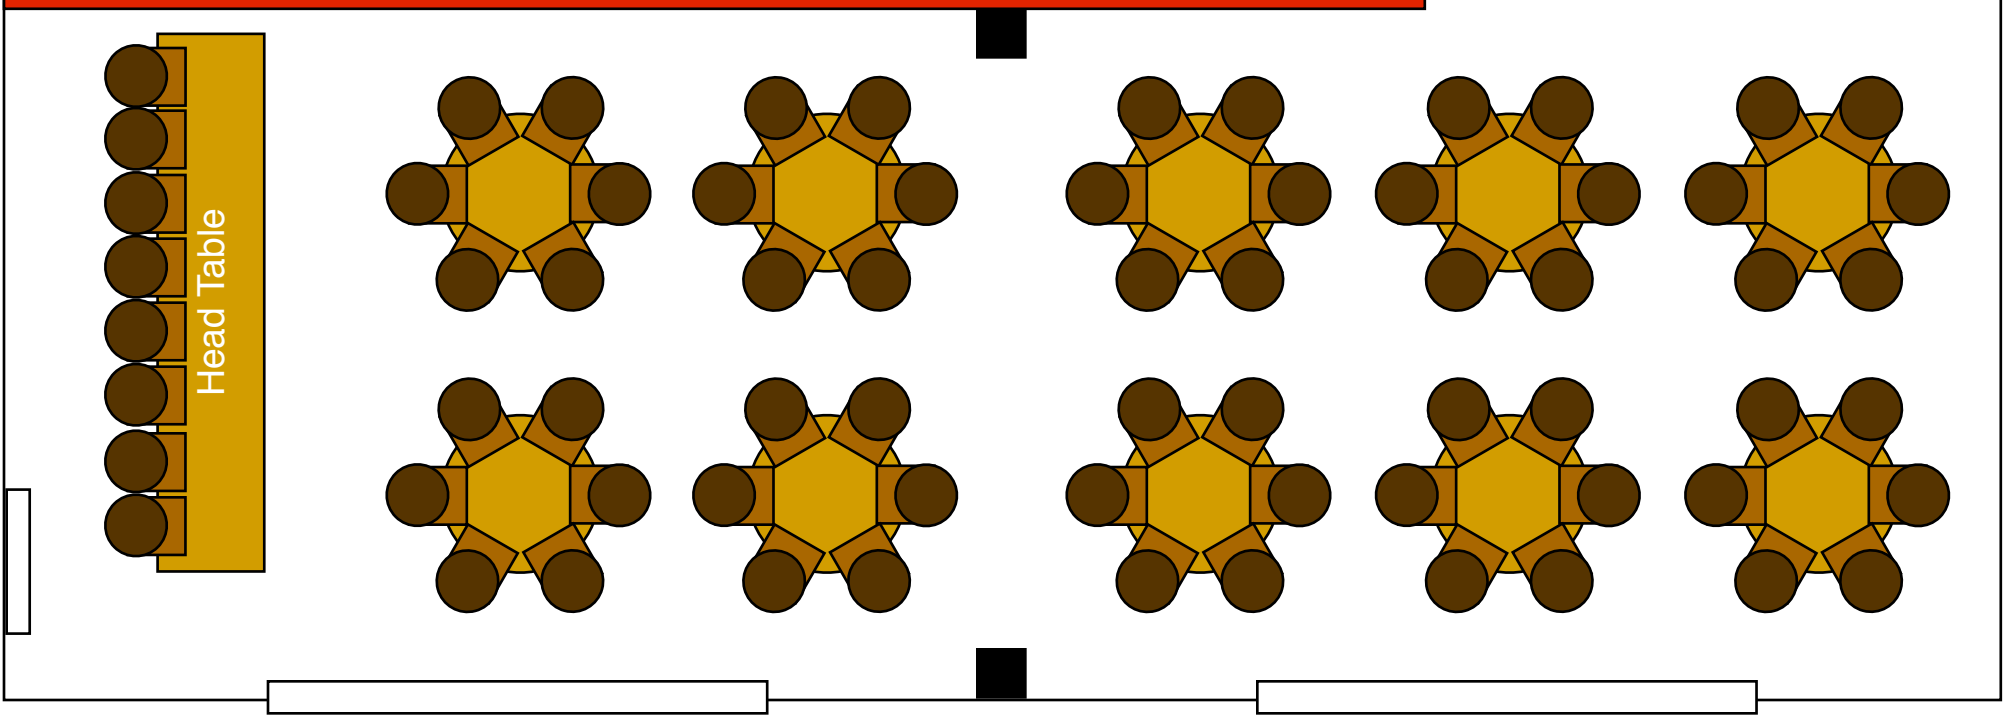

The Railcar Club

CENTER TABLE - 40 GUESTS

The Railcar Club
12 TABLES - 48 GUESTS

The Railcar Club

6 TABLES - 24 GUESTS PLUS COCKTAILS

The Railcar Club

HALF ROOM WITH TWO TABLES - 40 GUESTS

The Railcar Club
12 TABLES - 72 GUESTS

The Railcar Club

6 TABLES - 36 GUESTS PLUS COCKTAILS

The Railcar Club

TWO TABLES - 40 GUESTS PLUS COCKTAILS

BUFFET

The Railcar Club

10 TABLES plus HEAD - 68 GUESTS

The Railcar Club

10 TABLES plus HEAD - 68 GUESTS