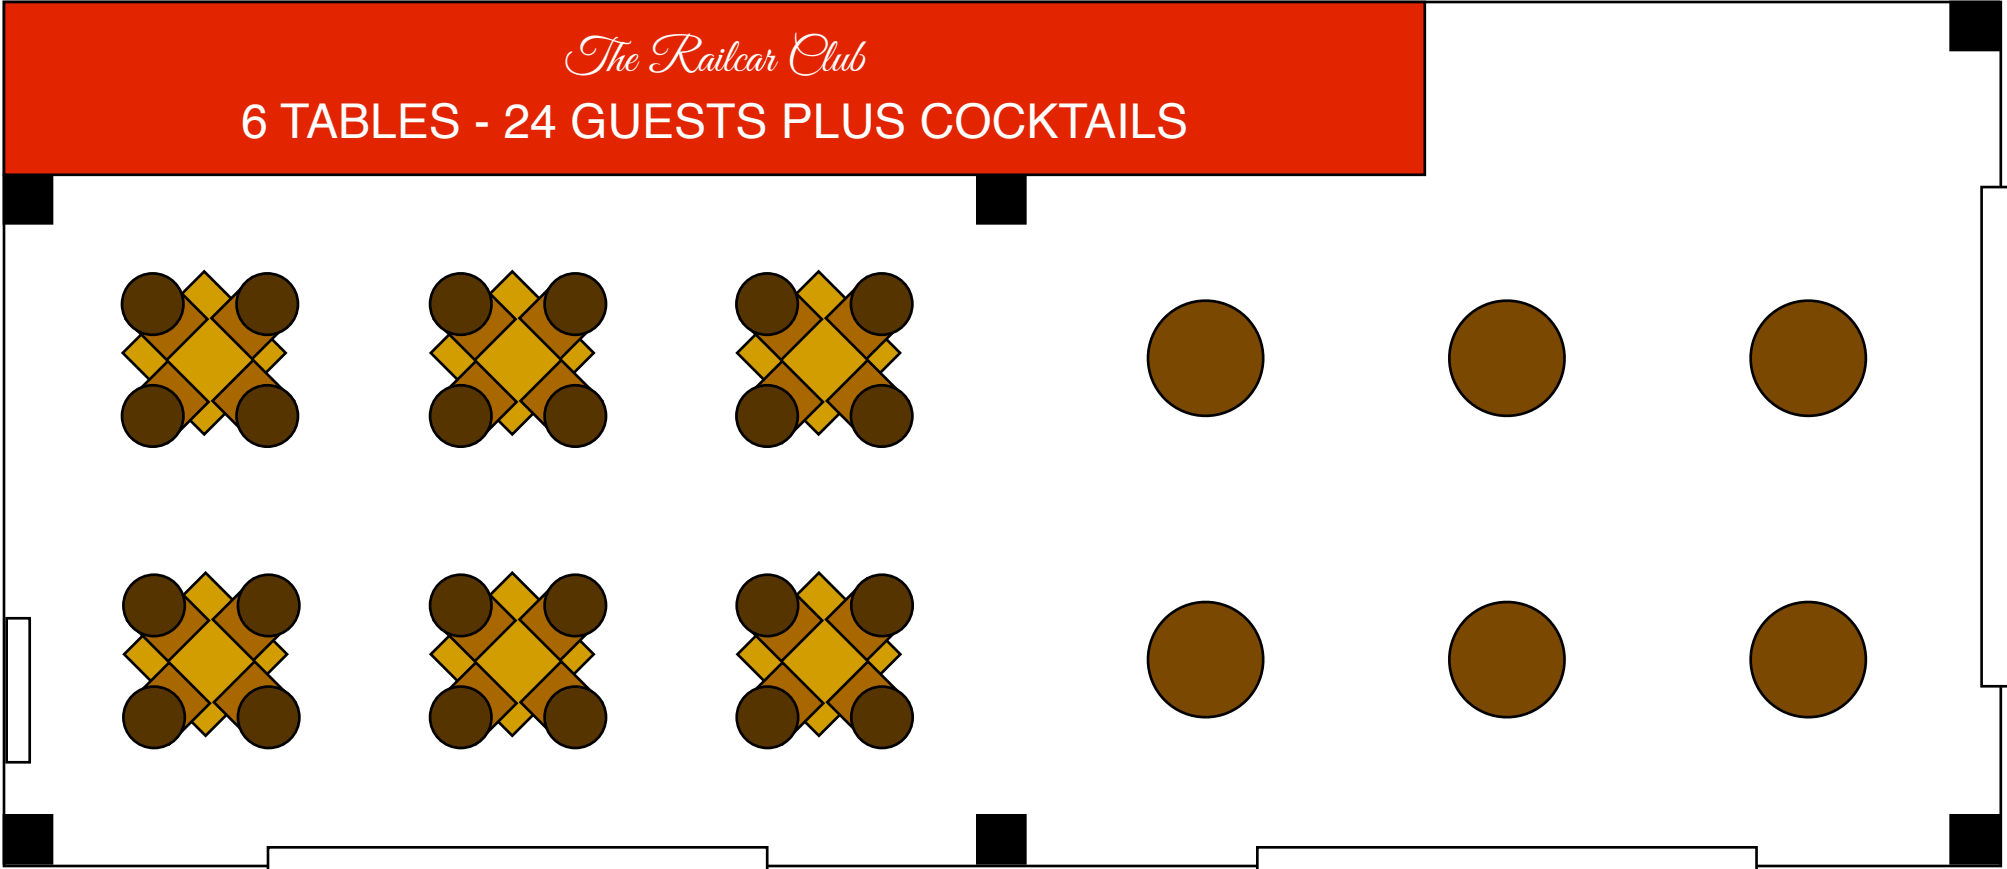

The Railcar Club

CENTER TABLE - 40 GUESTS

The Railcar Club
12 TABLES - 48 GUESTS

The Railcar Club

6 TABLES - 24 GUESTS PLUS COCKTAILS

The Railcar Club

HALF ROOM WITH TWO TABLES - 40 GUESTS

The Railcar Club
12 TABLES - 72 GUESTS

The Railcar Club

6 TABLES - 36 GUESTS PLUS COCKTAILS

The Railcar Club

TWO TABLES - 40 GUESTS PLUS COCKTAILS

BUFFET

The Railcar Club

10 TABLES plus HEAD - 68 GUESTS

The Railcar Club

10 TABLES plus HEAD - 68 GUESTS