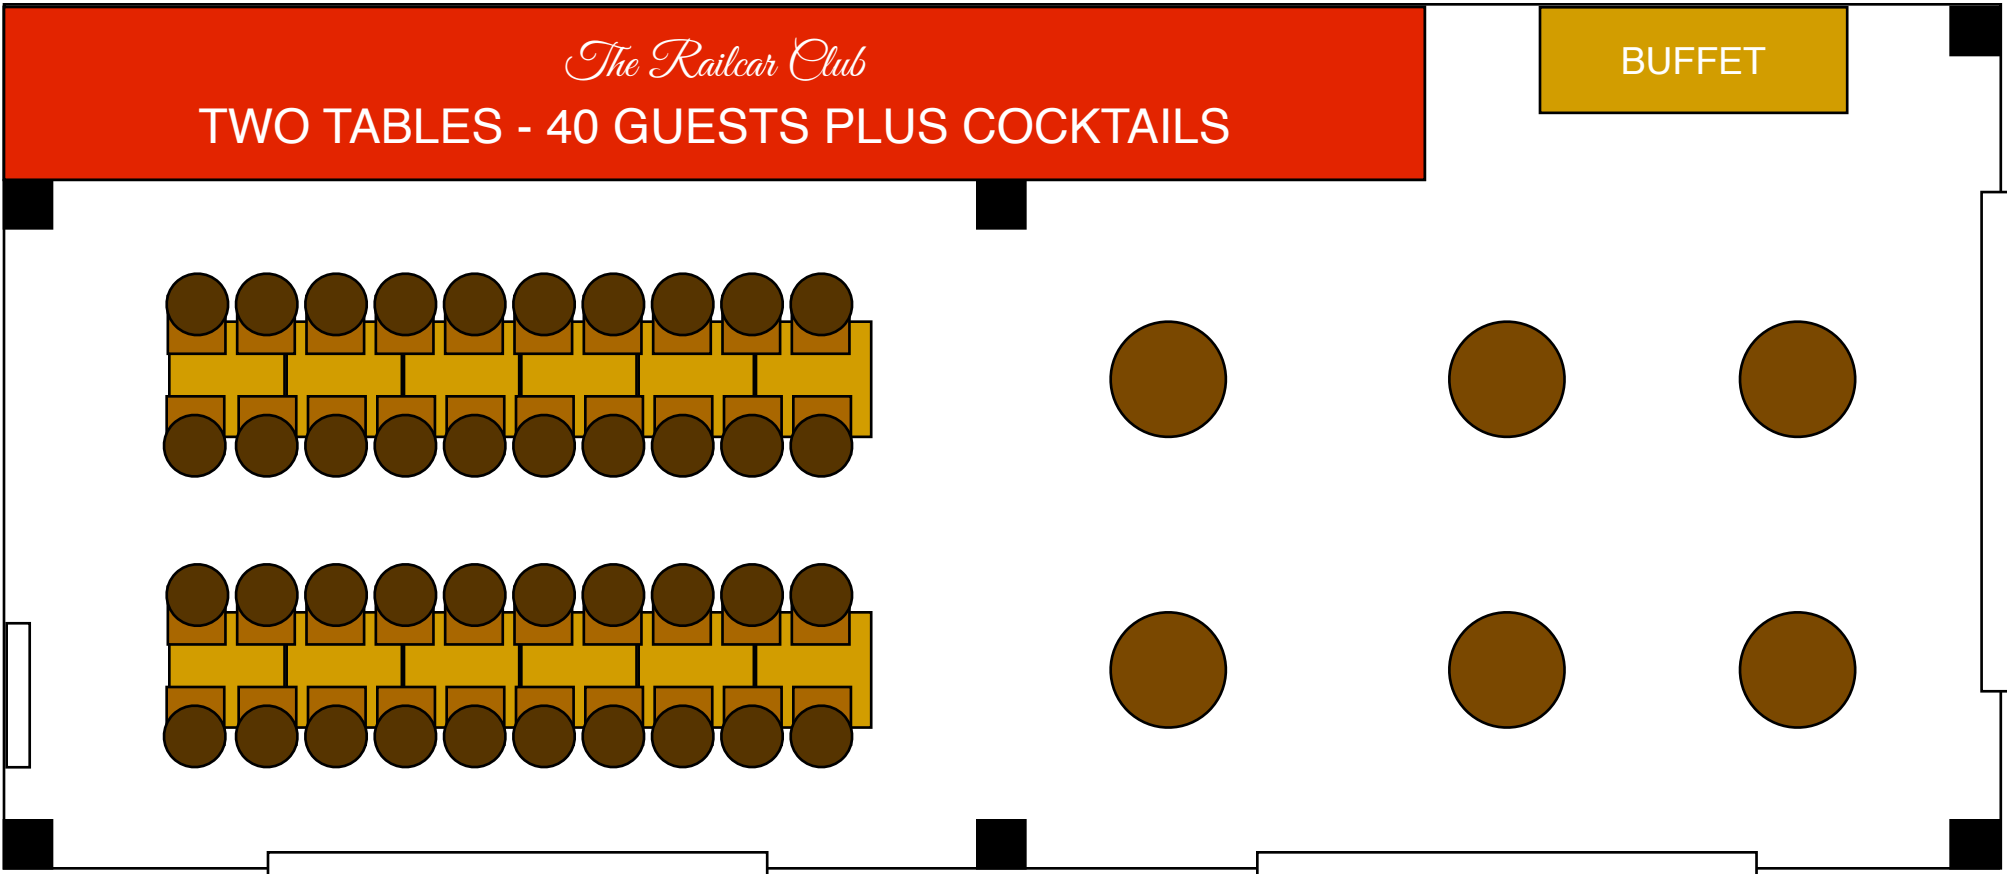

The Railcar Club

CENTER TABLE - 40 GUESTS

The Railcar Club
12 TABLES - 48 GUESTS

The Railcar Club

6 TABLES - 24 GUESTS PLUS COCKTAILS

The Railcar Club

HALF ROOM WITH TWO TABLES - 40 GUESTS

The Railcar Club
12 TABLES - 72 GUESTS

The Railcar Club

6 TABLES - 36 GUESTS PLUS COCKTAILS

The Railcar Club

TWO TABLES - 40 GUESTS PLUS COCKTAILS

BUFFET

The Railcar Club

10 TABLES plus HEAD - 68 GUESTS

The Railcar Club

10 TABLES plus HEAD - 68 GUESTS