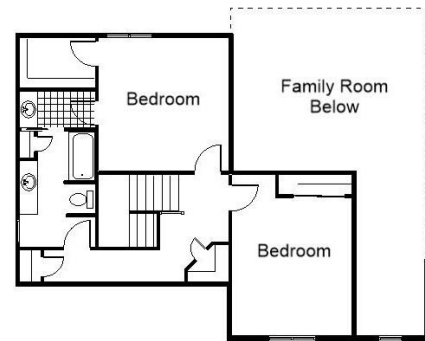

Your Land Your Style Your Home Your Way
Design + Build = Your Best Value

www.krausbuild.com

The Sussex
2650 Sq.ft.

Copyright © 2016 Kraus Design Build

We welcome your changes
to all of our plans

The **Kraus** Company
DESIGN BUILD