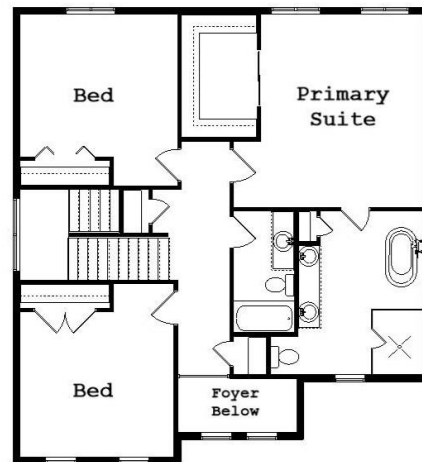

Your Land Your Style Your Home Your Way

Design + Build = Your Best Value

The **Kraus** Company
DESIGN BUILD

Plan 2301
2700 Sq.Ft.

Copyright © 2023 Kraus Design
All Rights Reserved

Setting the New Standard