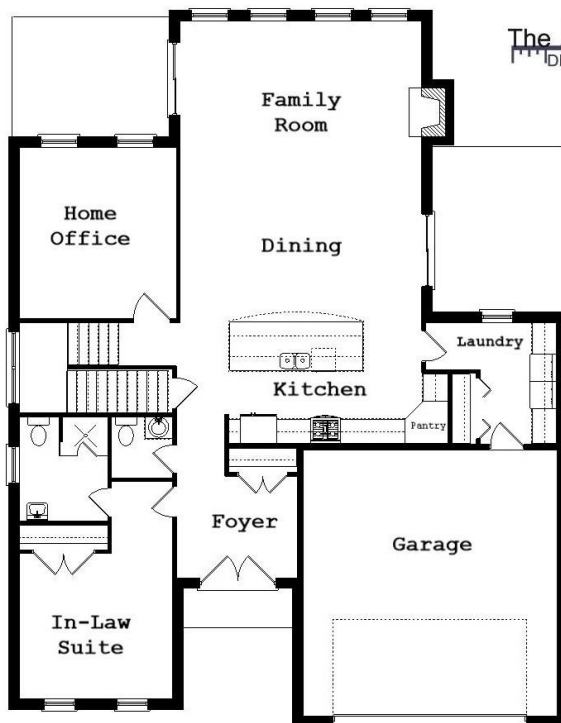

Your Land Your Style Your Home Your Way

Design + Build = Your Best Value

The **Kraus** Company
DESIGN BUILD

Plan 2301
2700 Sq.Ft.

Copyright © 2023 Kraus Design
All Rights Reserved

Setting the New Standard