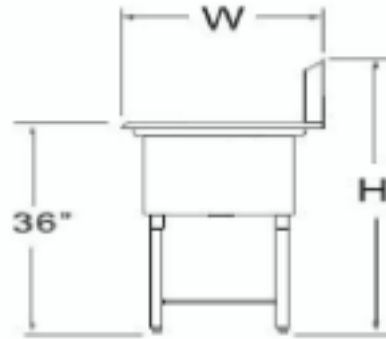

## SPECIFICATION

Stainless Steel Service Sink

ALL MADE OF TYPE 304 STAINLESS STEEL

STAINLESS STEEL LEGS WITH CROSS BRACING FOR SUPPORT

EXTRA WELDED UNDER TUBS FOR LONGEVITY

STARINERS INCLUDED

| Product Number | Ga | Description  | Bowl Size (Inch) |    |    | Overall Size (Inch) |        |    |
|----------------|----|--------------|------------------|----|----|---------------------|--------|----|
|                |    |              | W                | L  | D  | W                   | L      | H  |
| WE-15151P      | 18 | Service Sink | 15               | 15 | 13 | 18 1/4              | 18     | 45 |
| WE-18181P      | 18 | Service Sink | 18               | 18 | 13 | 21                  | 21 1/2 | 45 |
| WH-24241P      | 16 | Service Sink | 24               | 24 | 13 | 27 1/2              | 27     | 45 |