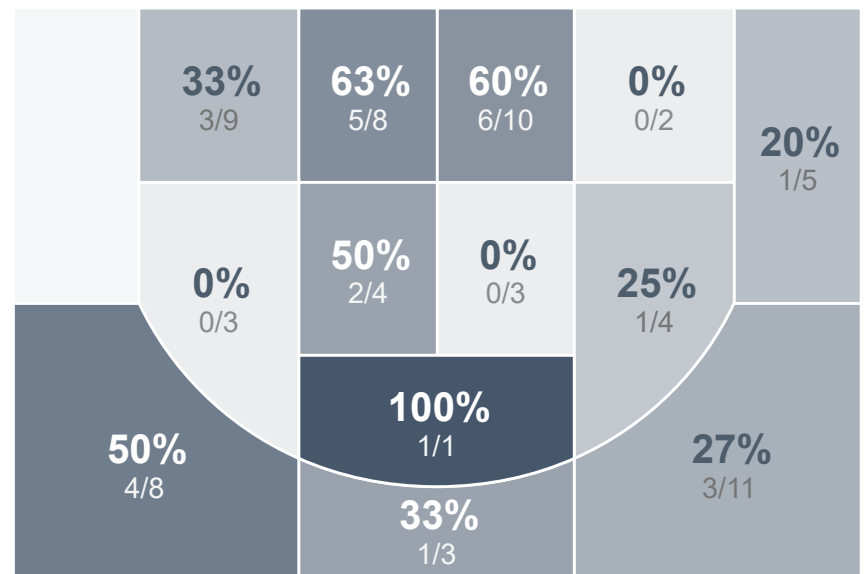

Girls Varsity Basketball