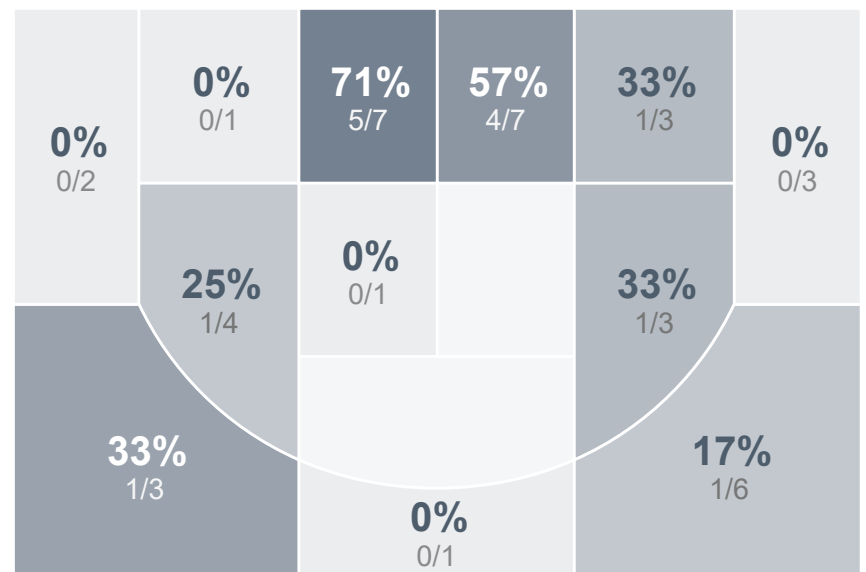

Watford City High School