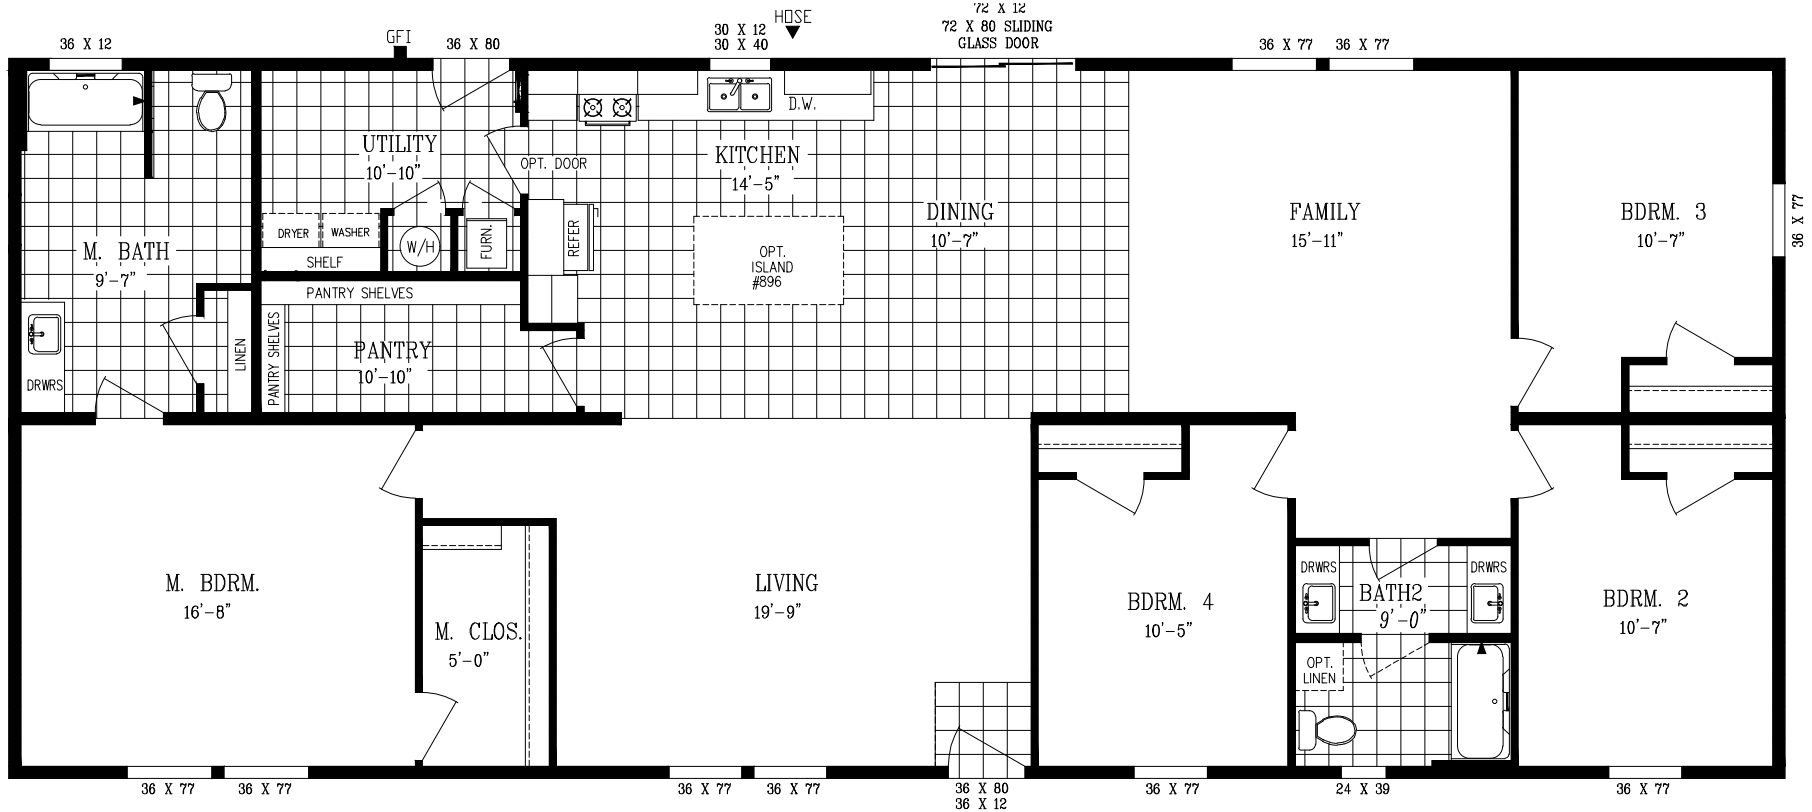

OPT. DLX. BATH / UTILITY

COLUMBIA RIVER COLLECTION "2026"

30'-0" x 74'-0"
APPROX. 2,220 SQ. FT.

OPT. DBL. LAVS.

OPT. REC. ENTRY