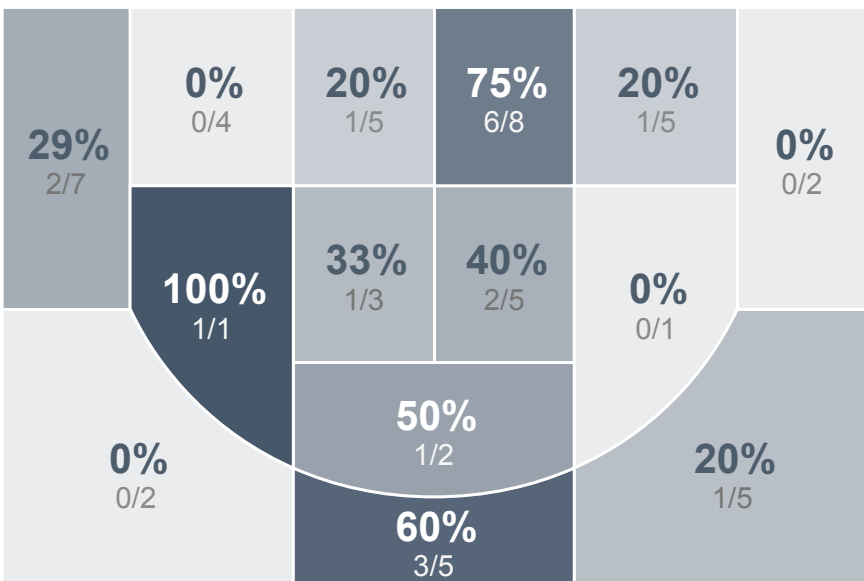

Minot High School