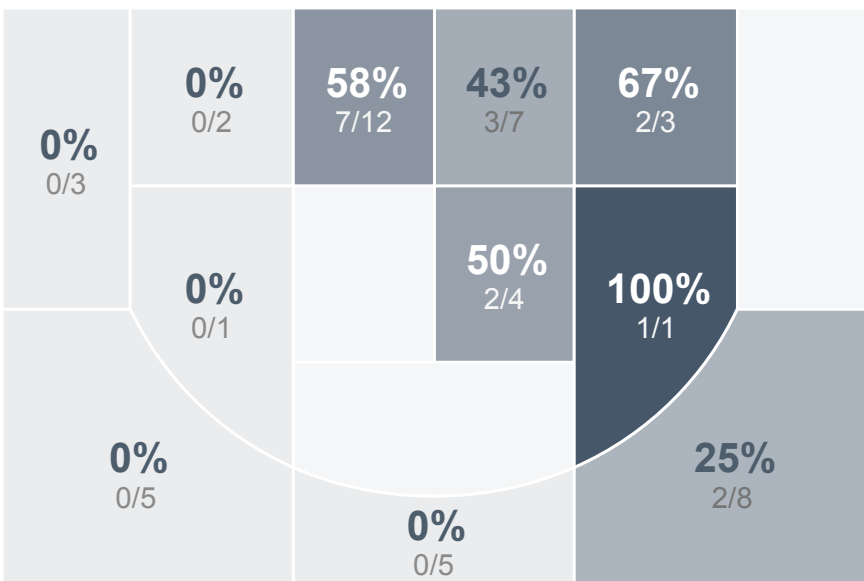

Girls Varsity Basketball