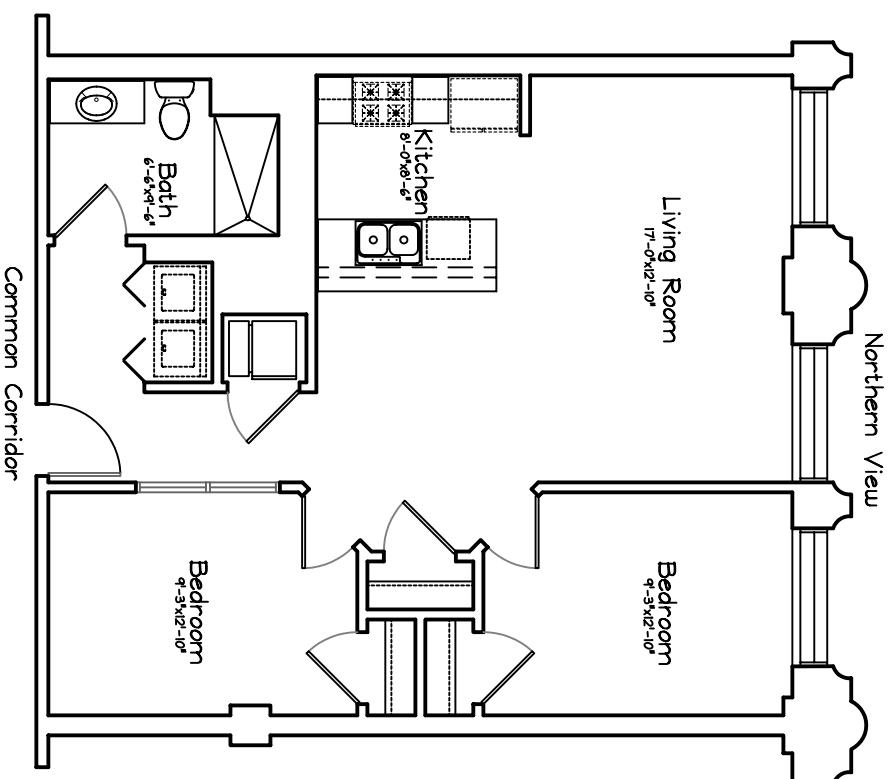

PLANKINTON LOFT APARTMENTS - 4th FLOOR

Unit #411 = 865 sq ft
Two Bedroom, 1 Bath

Scale : 1/8" = 1'-0"

Square Footage taken from center of corridor/party walls to exterior of turned walls.