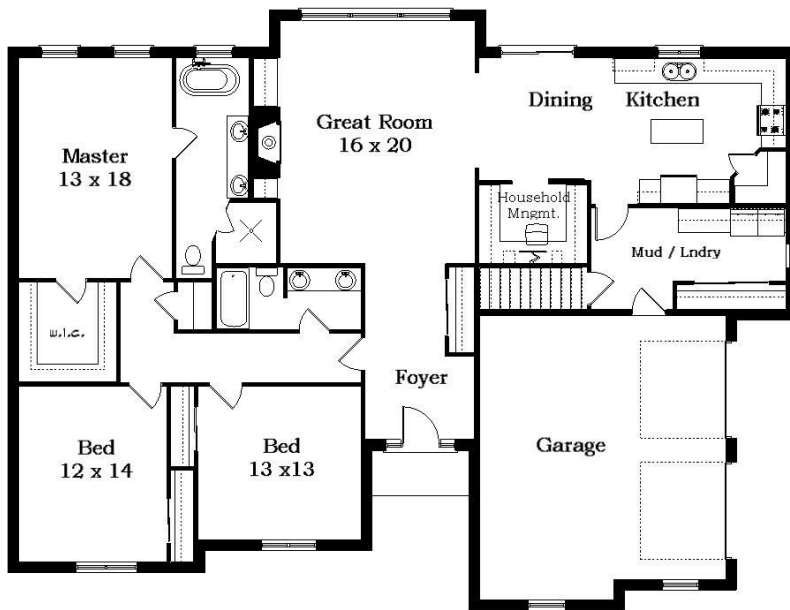

Your Land Your Style Your Home Your Way  
Design + Build = Your Best Value

[www.krausbuild.com](http://www.krausbuild.com)

The **Kraus** Company  
DESIGN BUILD

248-972-5549

## The Grapevine 2125 Sq.Ft.

Copyright © 2018 Kraus Design  
All Rights Reserved

We Welcome Your Changes  
to All of Our Plans

Setting the New Standard