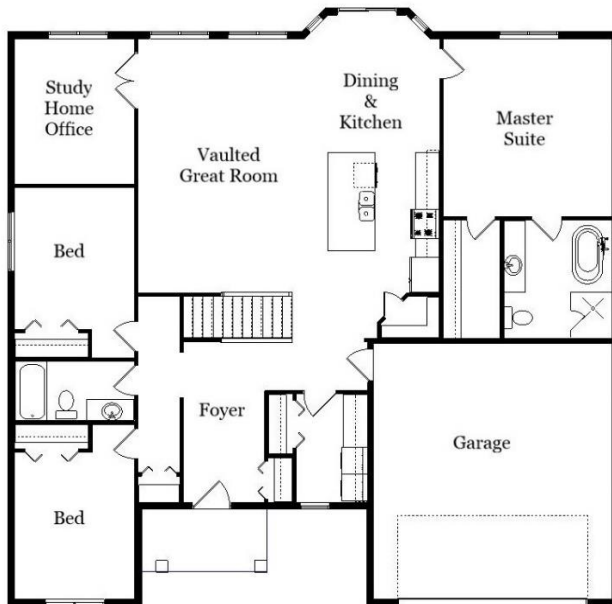

Your Land Your Style Your Home Your Way
Design + Build = Your Best Value

Walnut Lake 1860 Sq. Ft.

Copyright © 2021 Kraus Design Build
All Rights Reserved

The **Kraus** Company
DESIGN BUILD

248-972-5549

All Plans are Customizable
to Meet Your Needs

Setting the New Standard

Your Land Your Style Your Home Your Way
Design + Build = Your Best Value

Walnut Lake 1860 Sq. Ft.

Copyright © 2021 Kraus Design Build
All Rights Reserved

The **Kraus** Company
DESIGN BUILD