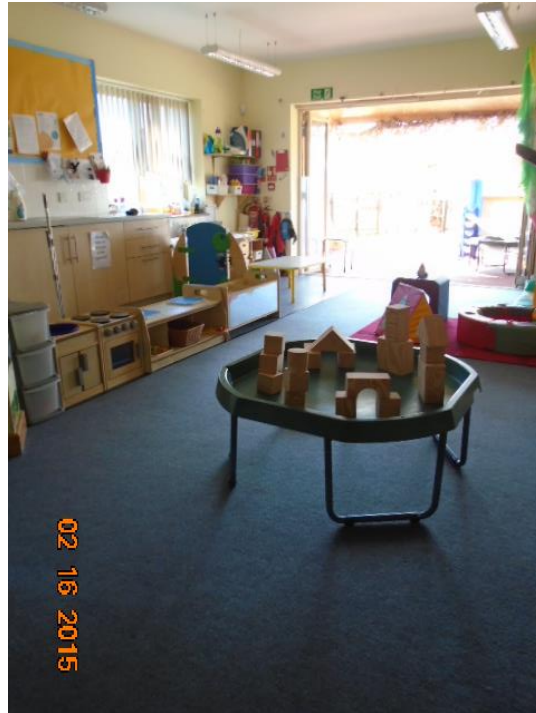

Welcome to the baby room at Puddleducks

Exploring and investigating!

This is our room layout which changes weekly to keep it interesting

A small soft play area and reading area are popular spots to play in

Our messy play table is in constant use and a daily activity. The children like nothing better than to be creative.

**This is our tuff tray for learning and exploring.
This may be building blocks or a colour theme.**

**Our home corner and self-selection units.
The children love to look at what toys are
available here.**

Sensory
area

home
corner

Soft
play

book
corner

This is our sleep area.

It is a small annex off the play room which allows us to easily check in on them sleeping.

This is our outdoor area, full of exploration and fun. The picture shows some cars sliding down a cascade which the children love. We also have the small slide which is an all-round favourite.

Here we have our mud kitchen and bug hotel. Also pictured is our play house.