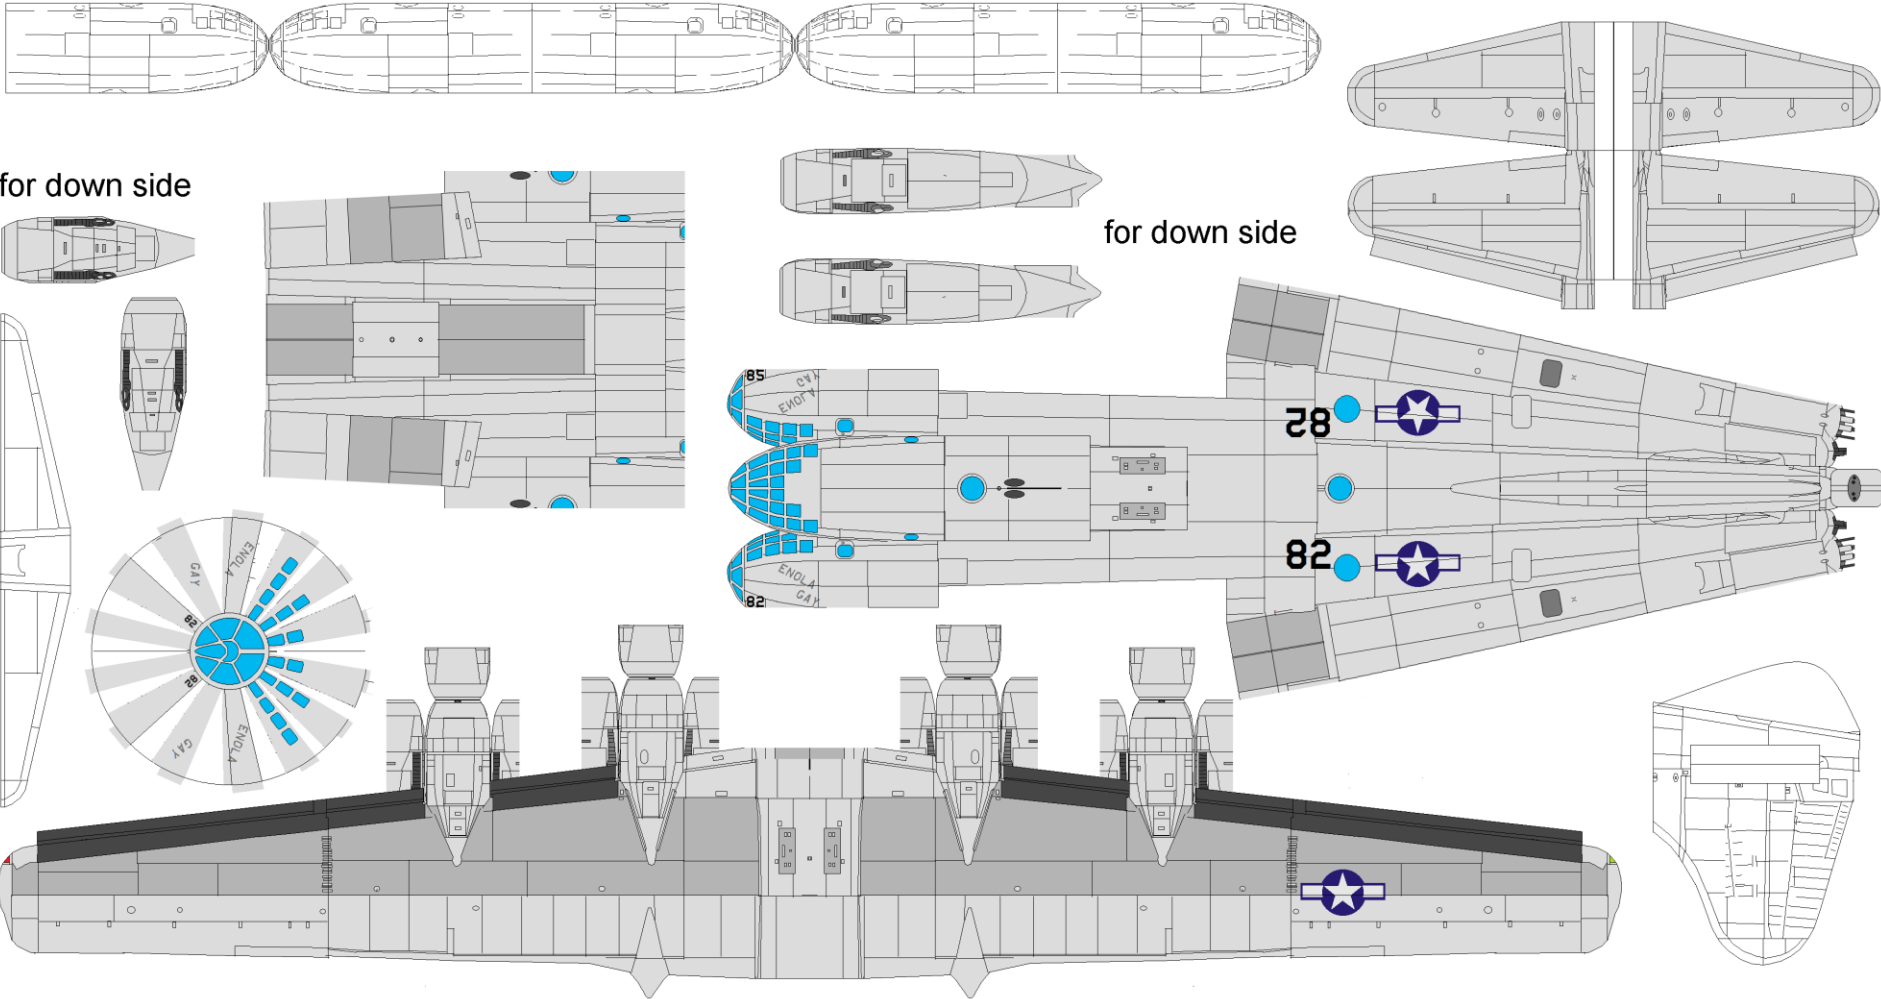

Boeing B-29 Superfortress

Enola Gay

5.94 inch (1:200)

www.4dpaperairplane.com

for down side

for down side