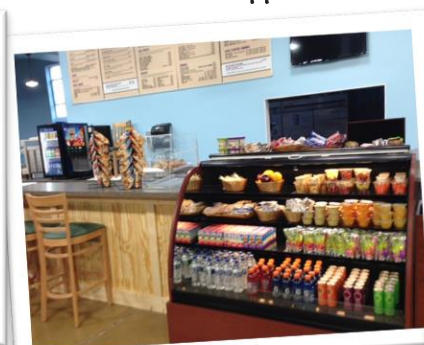

Recycle, Re-use, Reduce!

Teaching our kids to value their environment can be fun! Our Play Center and Café offers several teachable moments...whether it is talking about recyclable products we use (plates, cups, straws, food containers, etc.), the animals in our decor or showing your kids how to use our kid-sized recycling bins, you can help them learn to value the world around us during your visit. Together, our efforts here average over 5 times the amount of recycling than trash!

Let's move and raise a healthier generation of kids!

Our Play Center will make 'em sweat and kids love all our café food and drink choices! As a parent, you will too! We hope and invite you to compare our offerings with other centers. With childhood obesity still on the rise and nearly one in three children in America either overweight or obese, it's important to give kids plenty of daily opportunities to run around and play as well as have the ability to make healthier, great tasting food choices. Whether you are looking for some family time, or you are just looking for a new challenge for the kids, our play structure, active game area, and VR arena is just the thing to get them moving. We guarantee that your little one will sleep a little better after getting some much needed fun play and exercise at our center. Our café has lots of delicious and healthy options for them to re-fuel; you won't have to worry about trying to talk them out of junk food when they're ready for a snack, because there isn't any here and the kids love what we offer!