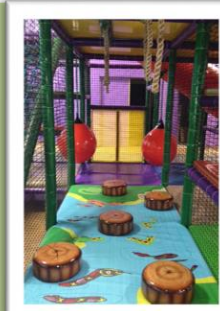

"A Great Place For The Kids To PLAY! and You To Stay."

"We come to Rochester Play! for play dates with friends, or just to let the kids run around and get some exercise. They'll play for hours and never want to leave...and when we do, they're tired out!"

- Jennifer S.

Premier and active play center and cafe

Our goal is simple – provide families a place where they enjoy and can feel good about coming to play and eat. We want you to have the best play experience possible. So, along with a wonderful staff to ensure that all your needs are met, we've tried to cover all the bases of what parents are looking for... a clean environment, safe play equipment, active gaming, free wi-fi, comfortable seating, indoor walking track and great tasting and healthier food options featuring freshly prepared sandwiches, salads, pizza, healthier snacks (and Dippin' Dots!), kids meals, smoothies, coffee drinks, and other drinks along with organic and gluten free options.

What is there for my kids to do?

Climb, jump, roll, slide, swing, crawl, explore, and play! Our custom built, northern Michigan themed, soft cushioned obstacle structure, active gaming area and Boxblaster Virtual Reality (VR) arena provides plenty of opportunities for fun and gross motor activities for kids aged 1 - 15! No ball pits or bouncy rooms here; our play structure is built for good, old fashioned playing and our games have been specifically selected with active play in mind. We also offer a separate, smaller play structure that is reserved for toddlers under the age of four that provides lots of fun activities that are more age appropriate.

What do I do while they play?

Play with them if you would like, experience our active games and Virtual Reality arena, or stroll around our walking track – 22 laps is a mile! Our structure and active games are selected and built for kids (and adults) of all ages! If you would rather let the kids play while you kick back and relax, then we have some comfortable seating for you while you watch them play. Our center has free wi-fi, a café with lots of tasty and nutritious options, coffee drinks and smoothies, and large screen TVs for the grown-ups.

What is the cost of using the Play Center?

Whether 'PRIVATE' or 'OPEN' Play!, we have several affordable admission pricing options for you to choose from to meet your needs.